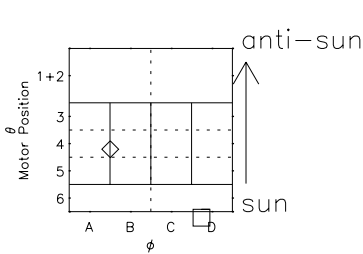

Galileo EPD Real Time R6 Ions Spectra 00306

Software Version: RTSPEC_R6 V 1.20
 Data Production: 18-05-01
 Plot Production: Mon Sep 17 13:13:58 2001
 Color File: wondr3
 Geofactor File: 1.1

◇ = Jupiter look direction
 □ = Corotation look direction