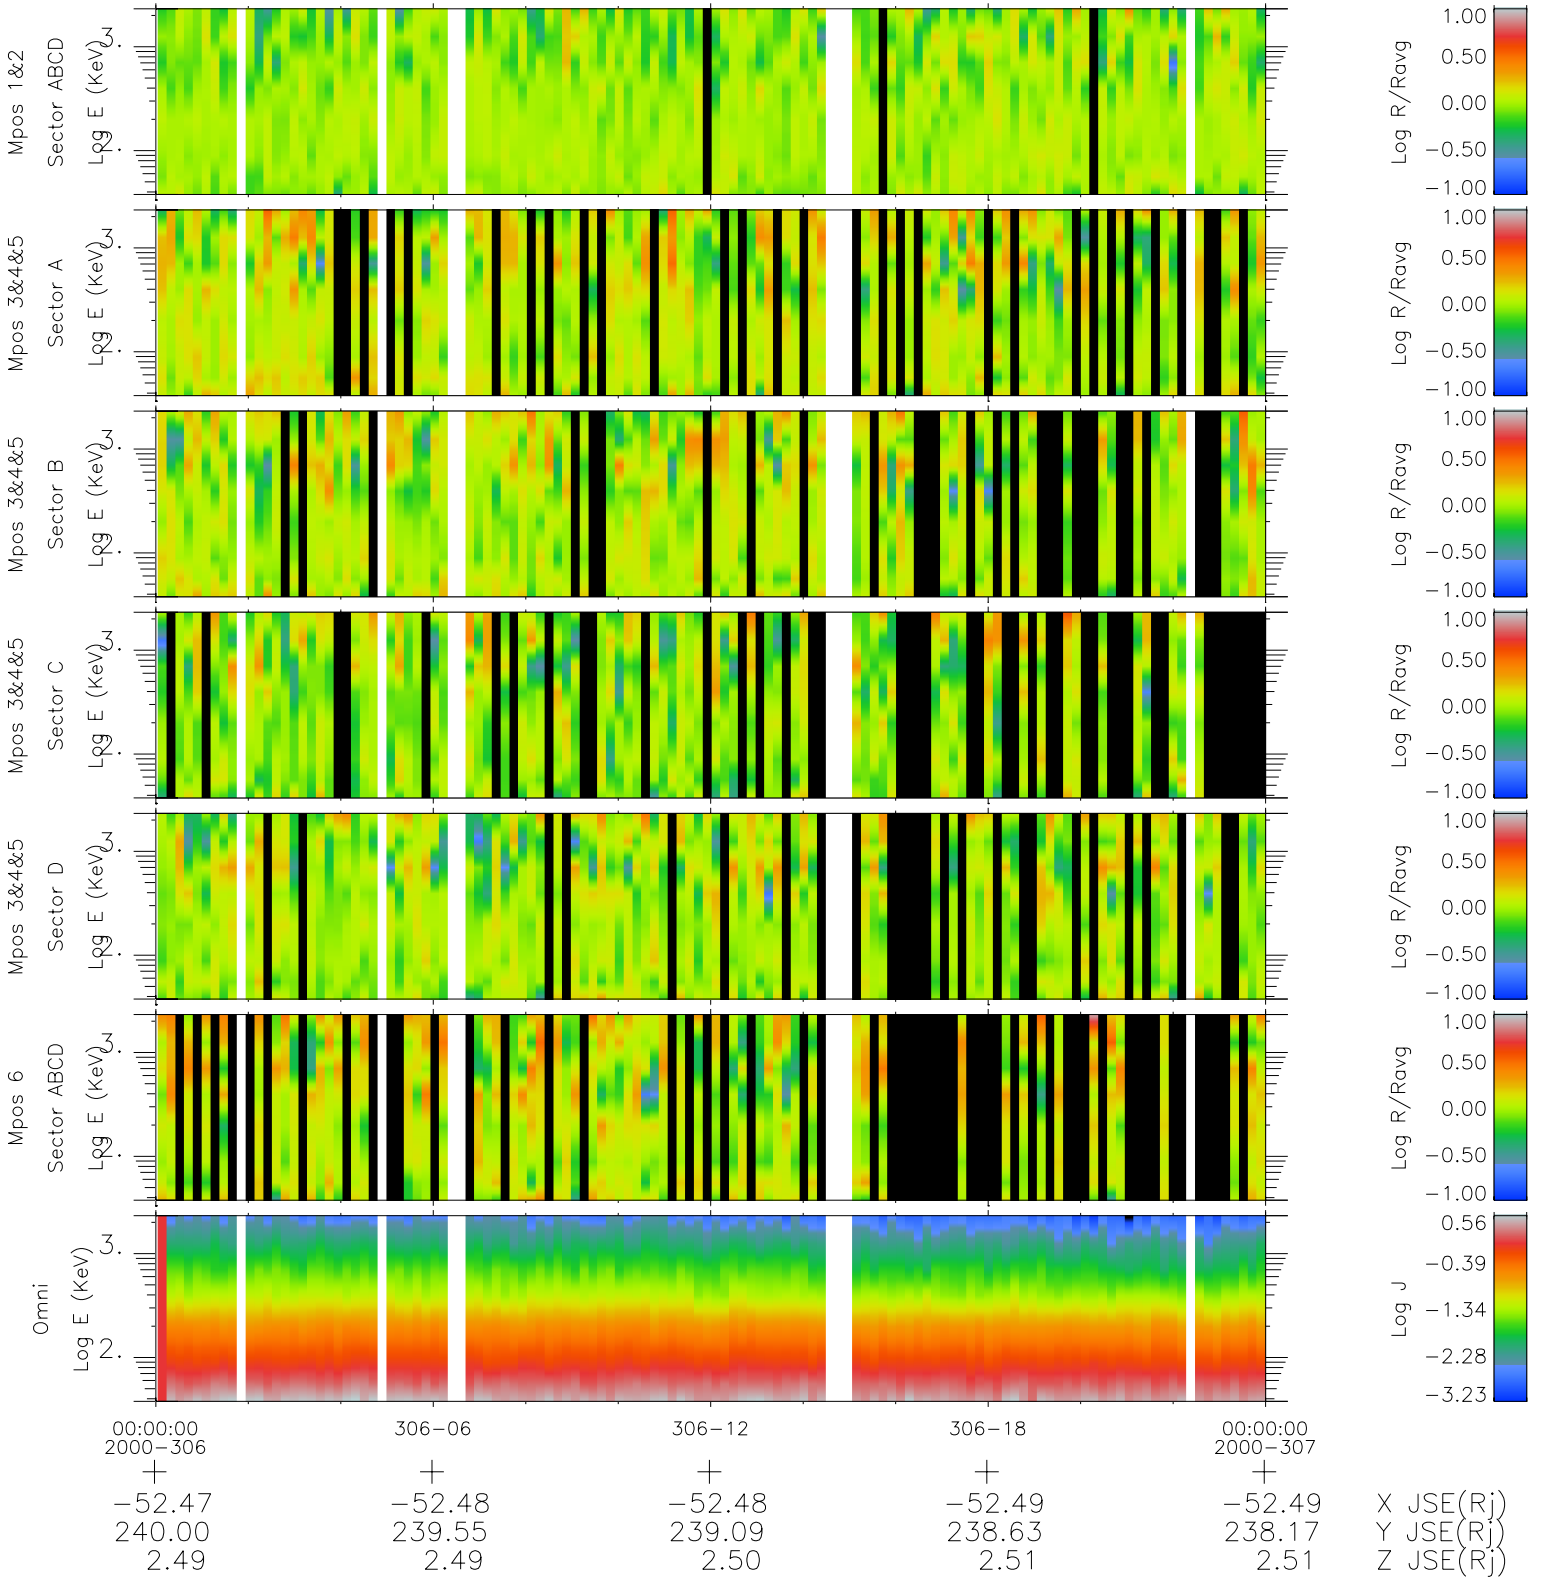

Galileo EPD Real Time R6 Ions Spectra 00306

Software Version: RTSPEC_R6 V 1.20
 Data Production: 18-05-01
 Plot Production: Mon Sep 17 13:13:58 2001
 Color File: wondr3
 Geofactor File: 1.1

◇ = Jupiter look direction
 □ = Corotation look direction