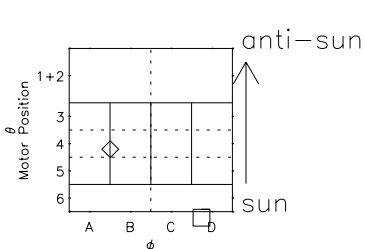

Galileo EPD Real Time All-Sky Anisotropies 00306

Software Version: RTSKY_FLUX V 1.20
 Data Production: 18-05-01
 Plot Production: Mon Sep 17 13:14:36 2001
 Color File: wondr3
 Geofactor File: 1.1

- ◇ = Jupiter look direction
- = Corotation look direction