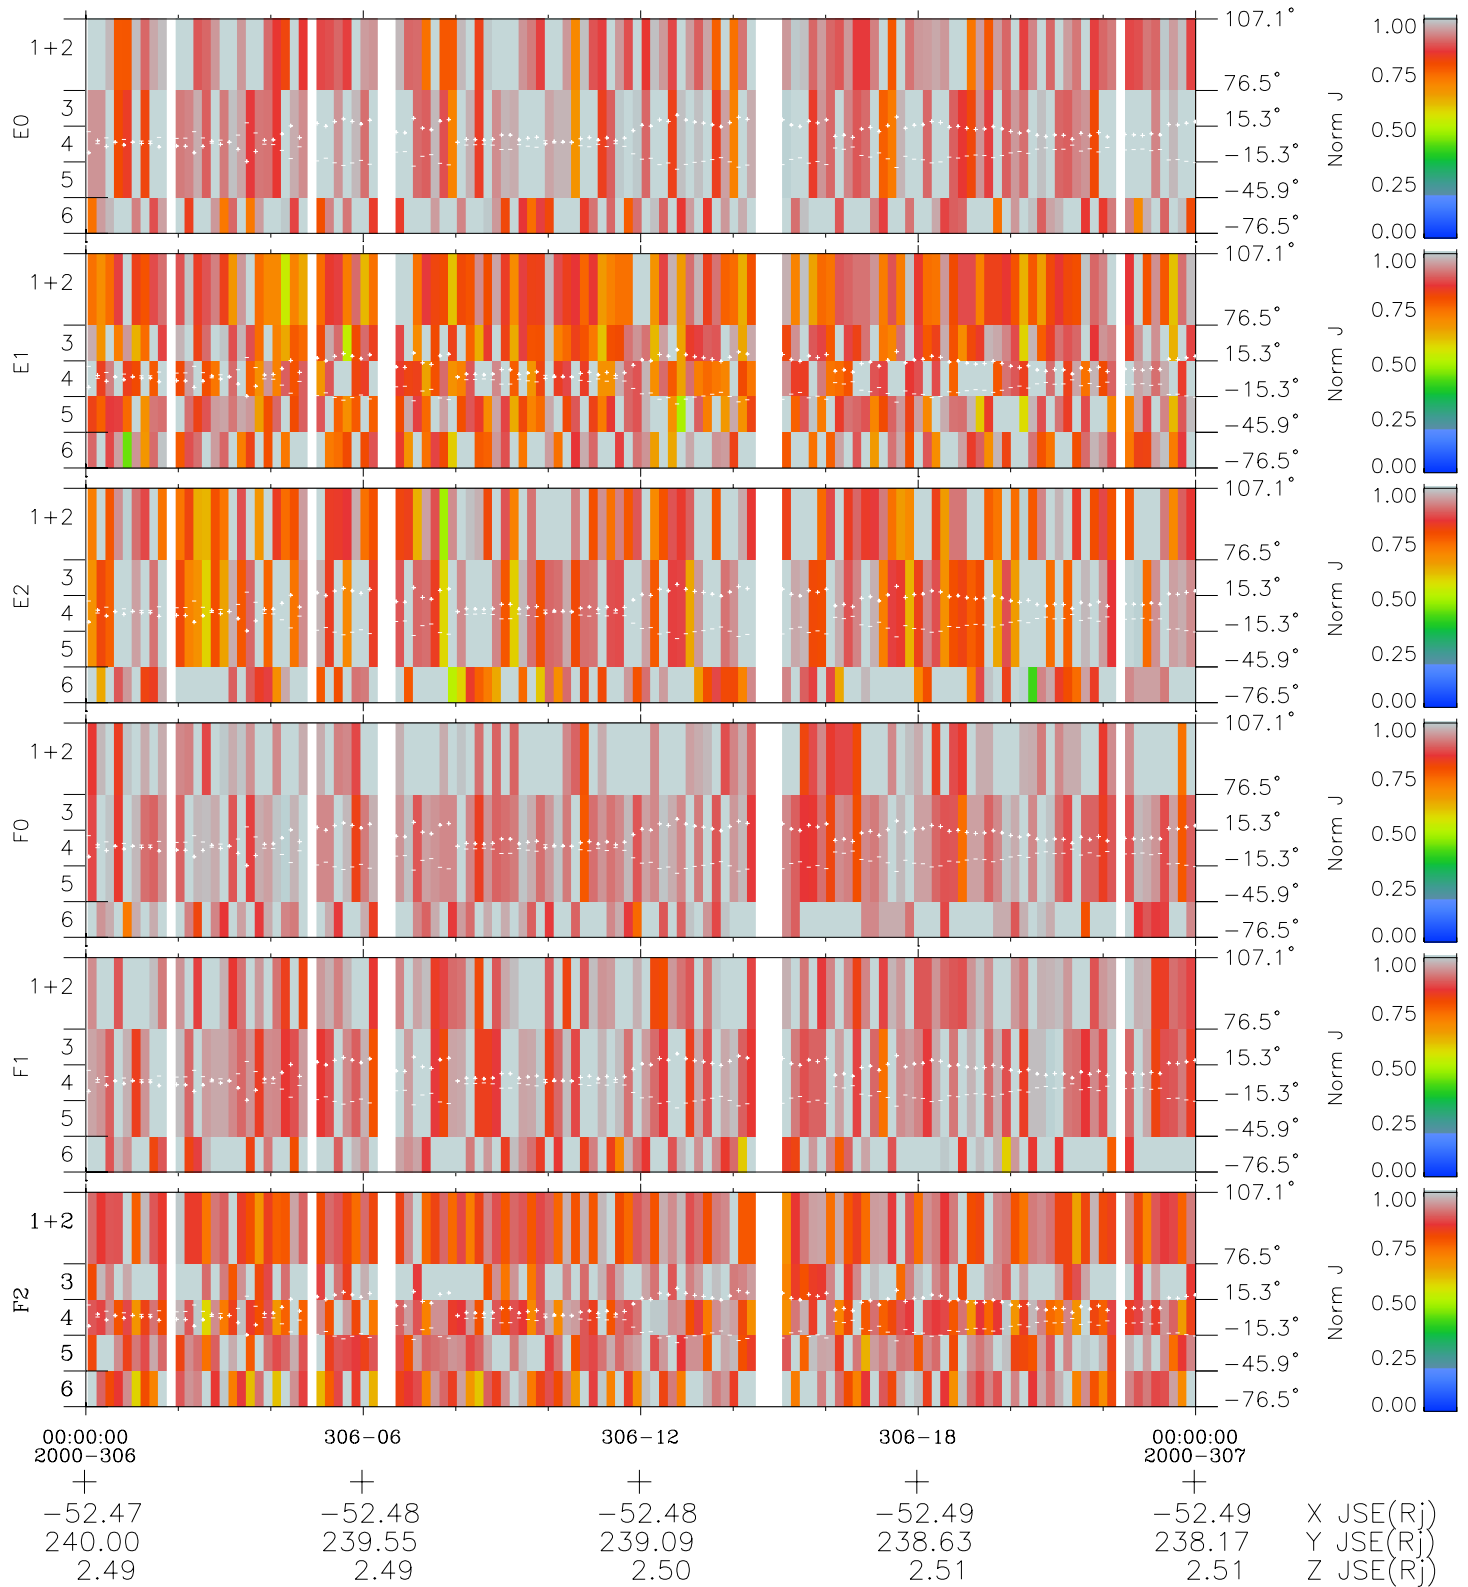

Galileo EPD Real Elevation Anisotropies 00306

Software Version: RTELEV_NORM V 1.20
 Data Production: 18-05-01
 Plot Production: Mon Sep 17 13:15:20 2001
 Color File: wondr3
 Geofactor File: 1.1

- ◇ = Jupiter look direction
- = Corotation look direction