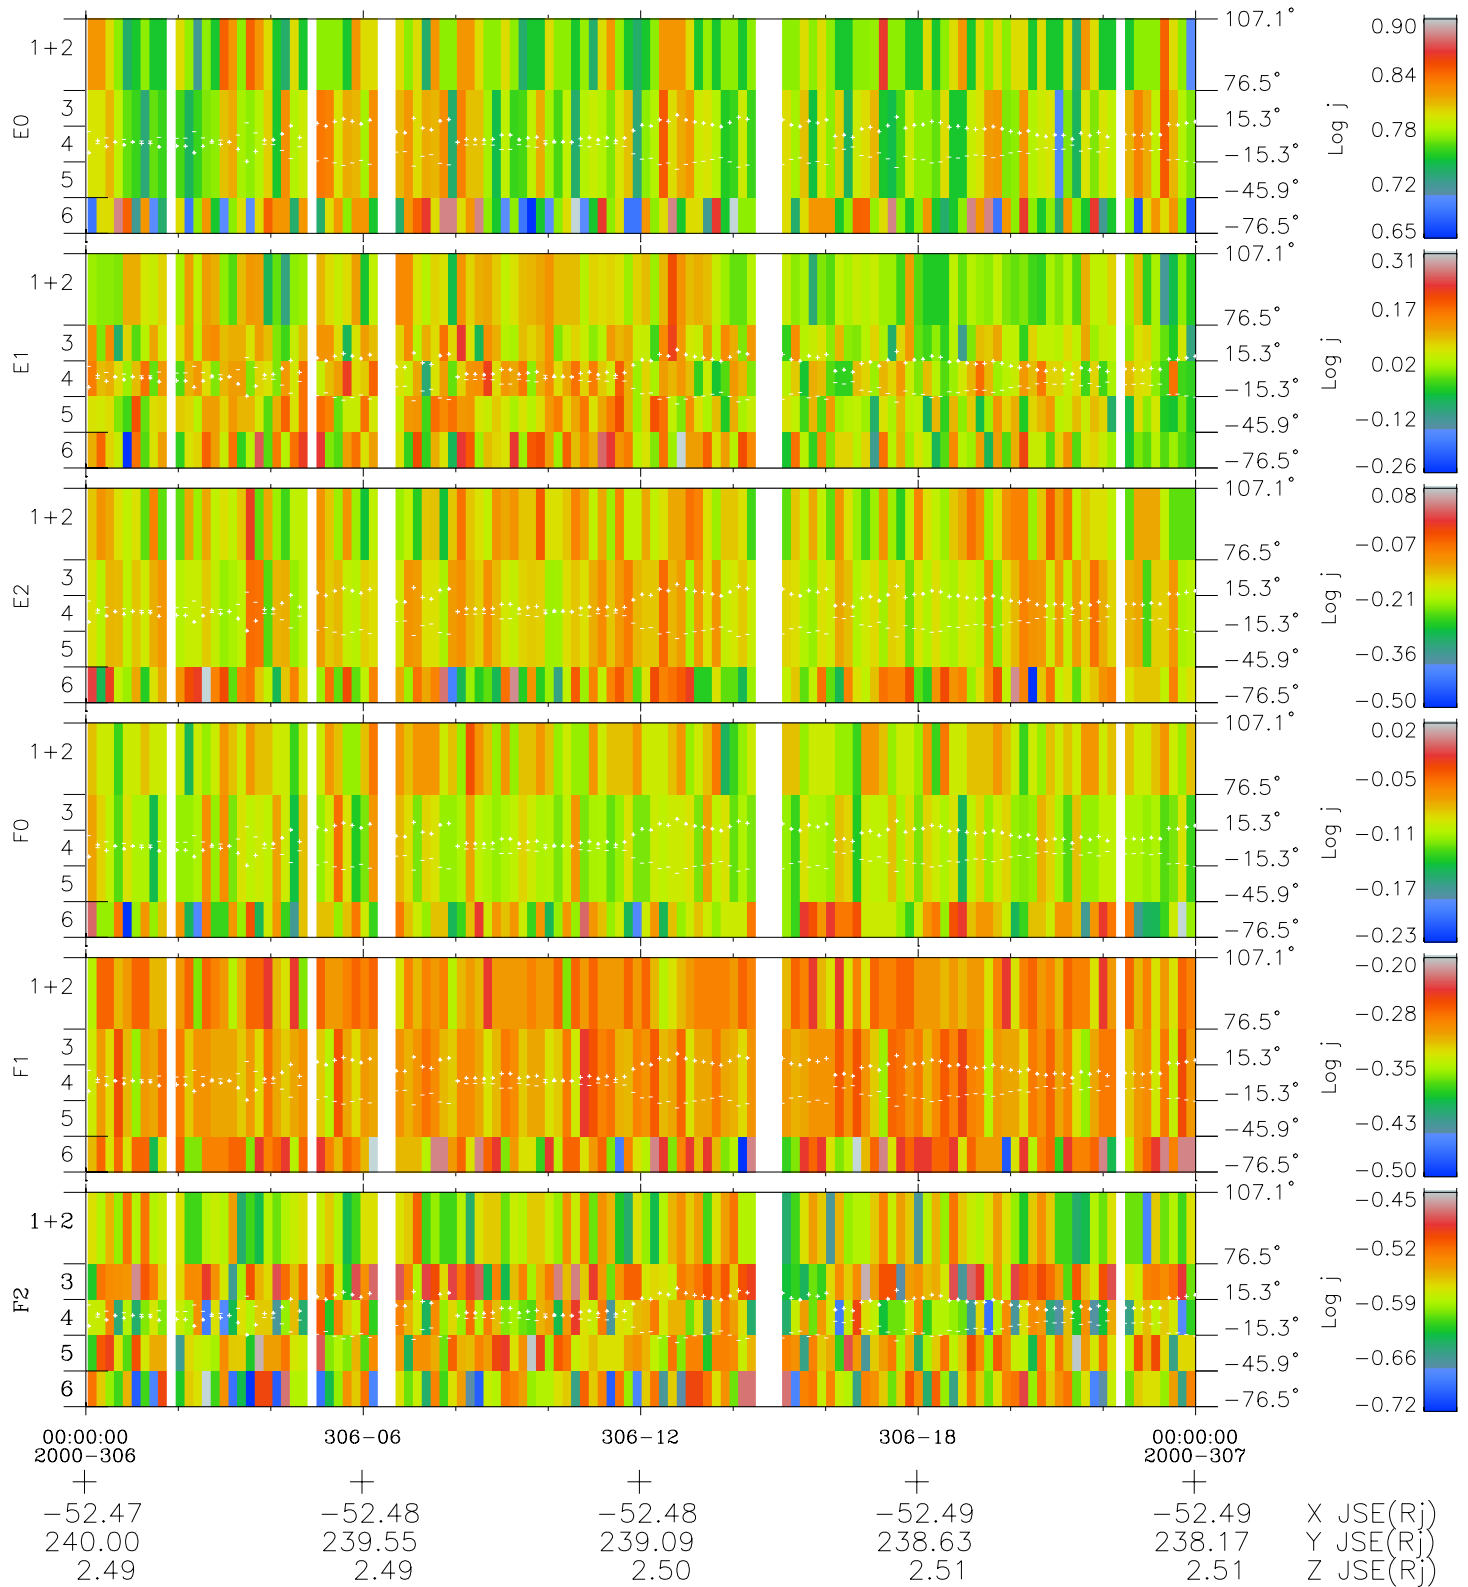

Galileo EPD Real Elevation Anisotropies 00306

Software Version: RTELEV_FLUX V 1.20
 Data Production: 18-05-01
 Plot Production: Mon Sep 17 13:15:10 2001
 Color File: wondr3
 Geofactor File: 1.1

- ◇ = Jupiter look direction
- = Corotation look direction