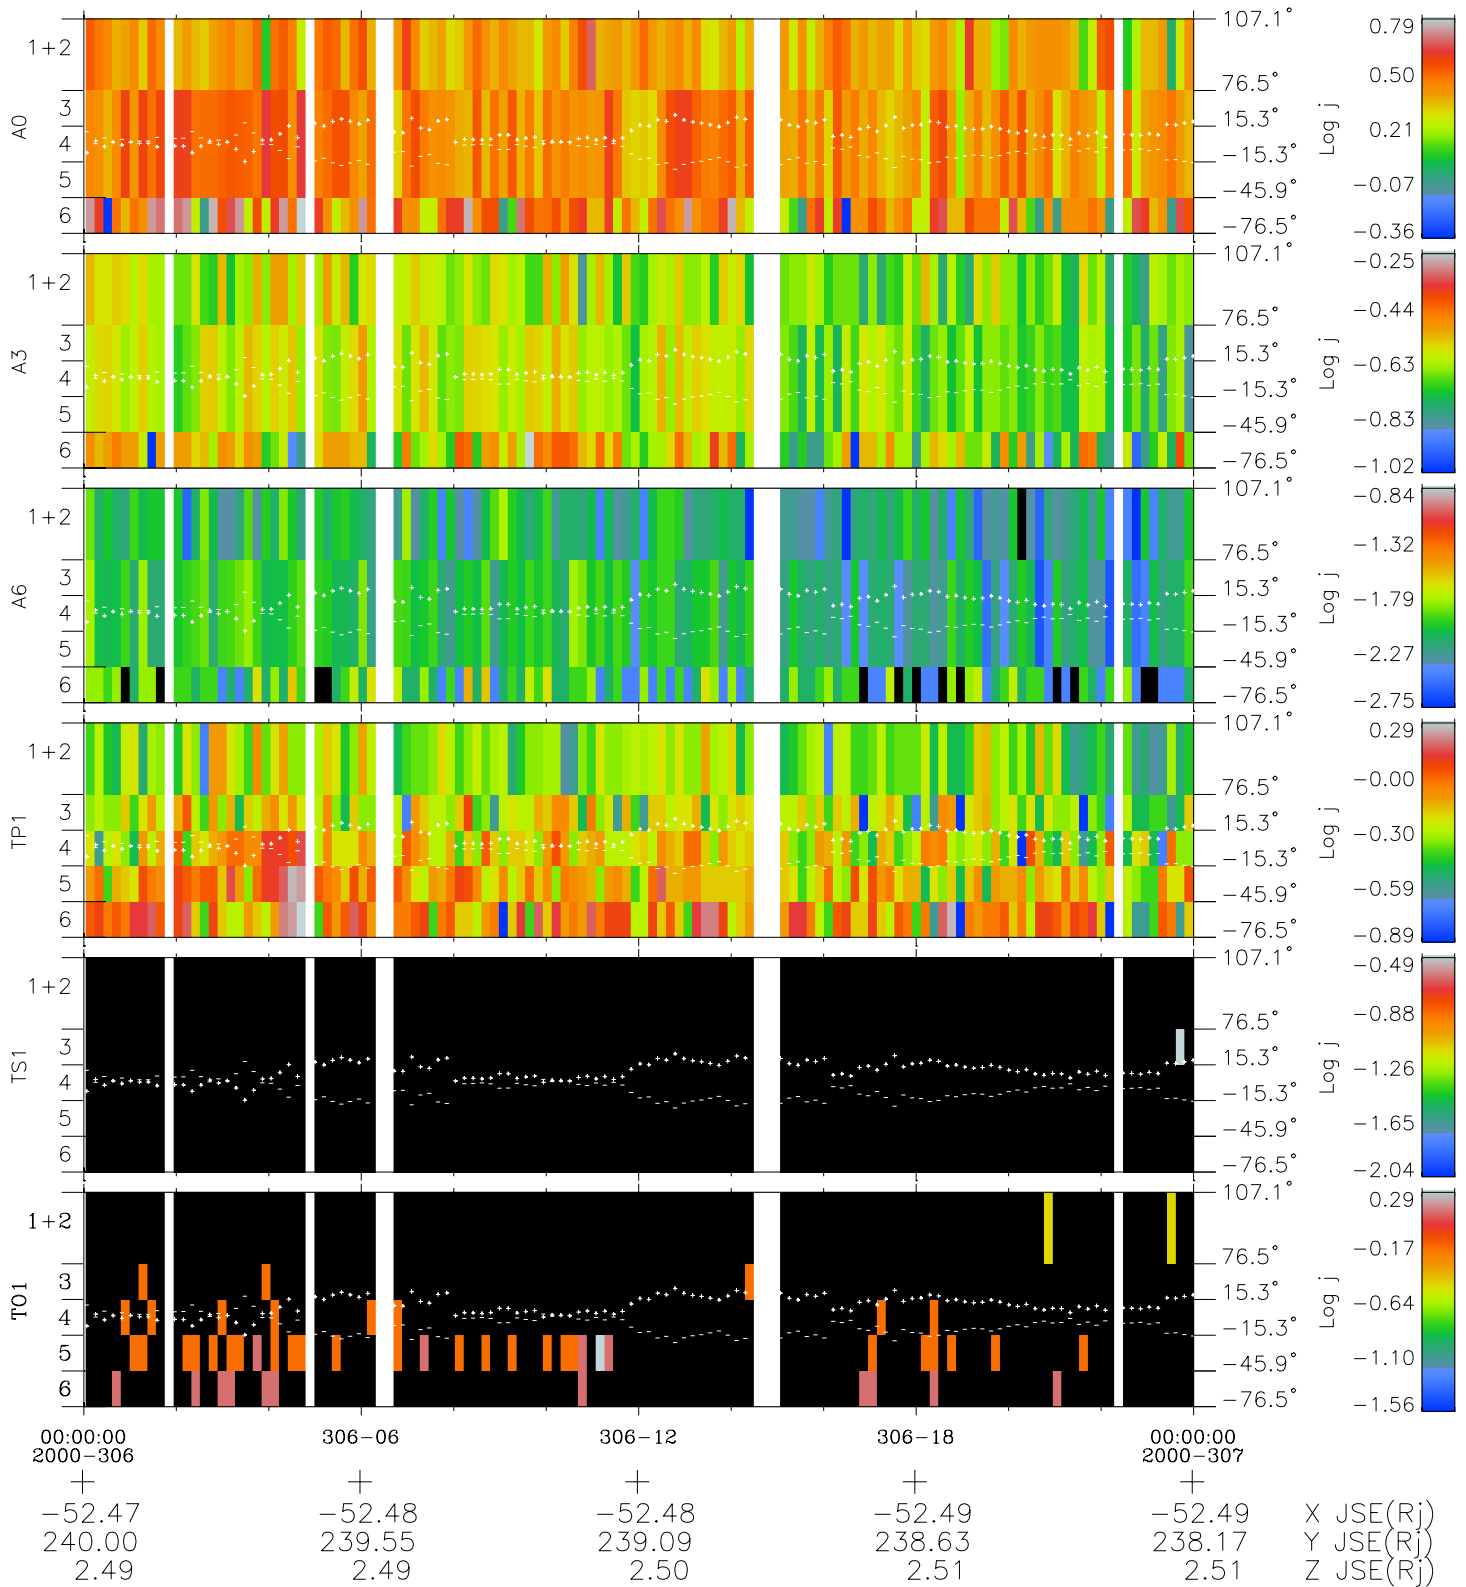

# Galileo EPD Real Elevation Anisotropies 00306

Software Version: RTELEV\_FLUX V 1.20  
 Data Production: 18-05-01  
 Plot Production: Mon Sep 17 13:15:05 2001  
 Color File: wondr3  
 Geofactor File: 1.1

- ◇ = Jupiter look direction
- = Corotation look direction