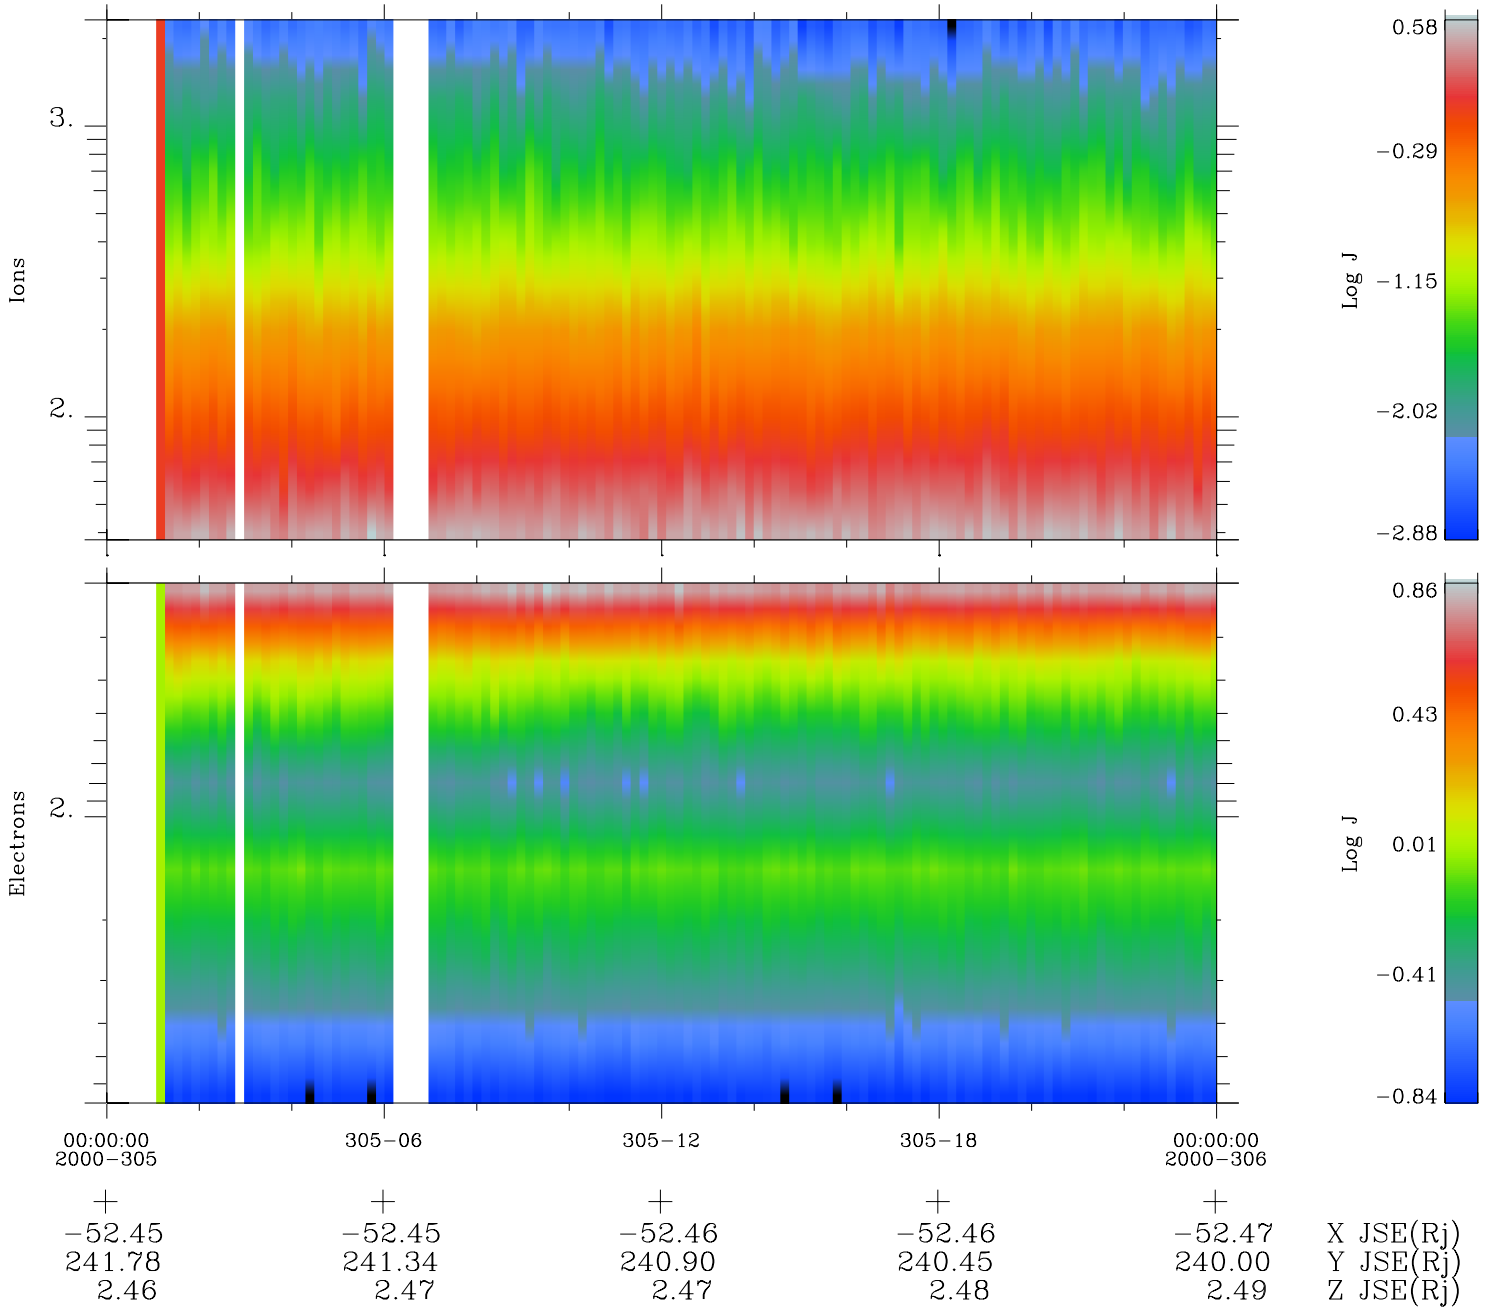

# Galileo EPD Real Time Omni Spectrum 00305

Software Version: RTSPEC\_OMNI V 1.20  
 Data Production: 18-05-01  
 Plot Production: Mon Sep 17 13:06:52 2001  
 Color File: wondr3  
 Geofactor File: 1.1

- ◇ = Jupiter look direction
- = Corotation look direction