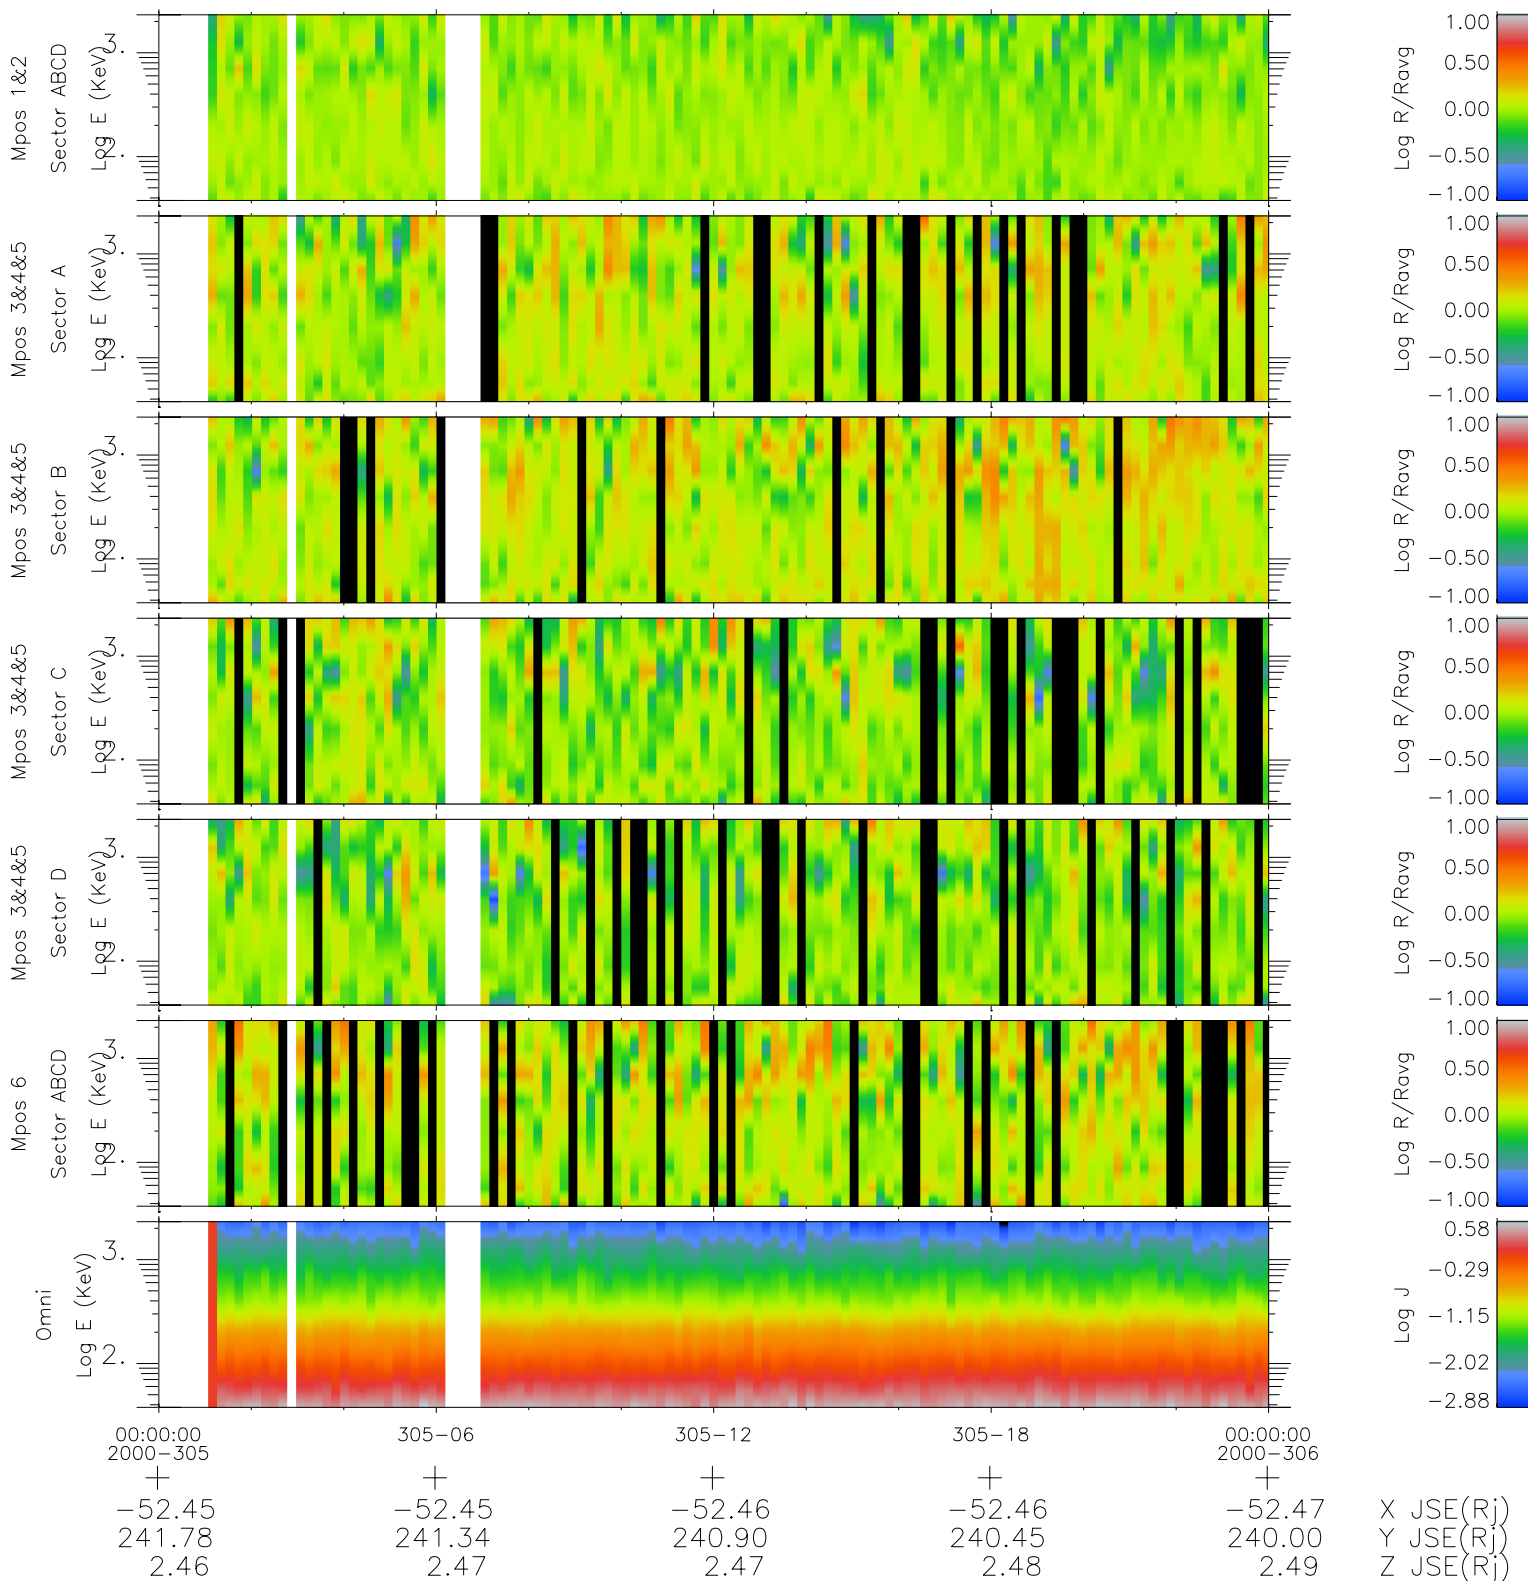

Galileo EPD Real Time R6 Ions Spectra 00305

Software Version: RTSPEC_R6 V 1.20
 Data Production: 18-05-01
 Plot Production: Mon Sep 17 13:06:40 2001
 Color File: wondr3
 Geofactor File: 1.1

- ◇ = Jupiter look direction
- = Corotation look direction