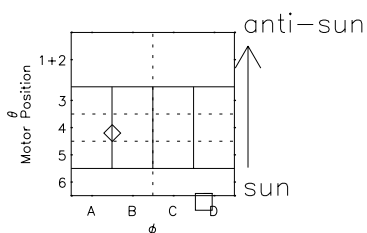

Galileo EPD Real Time R6 Ions Spectra 00305

Software Version: RTSPEC_R6 V 1.20
 Data Production: 18-05-01
 Plot Production: Mon Sep 17 13:06:40 2001
 Color File: wondr3
 Geofactor File: 1.1

- ◇ = Jupiter look direction
- = Corotation look direction