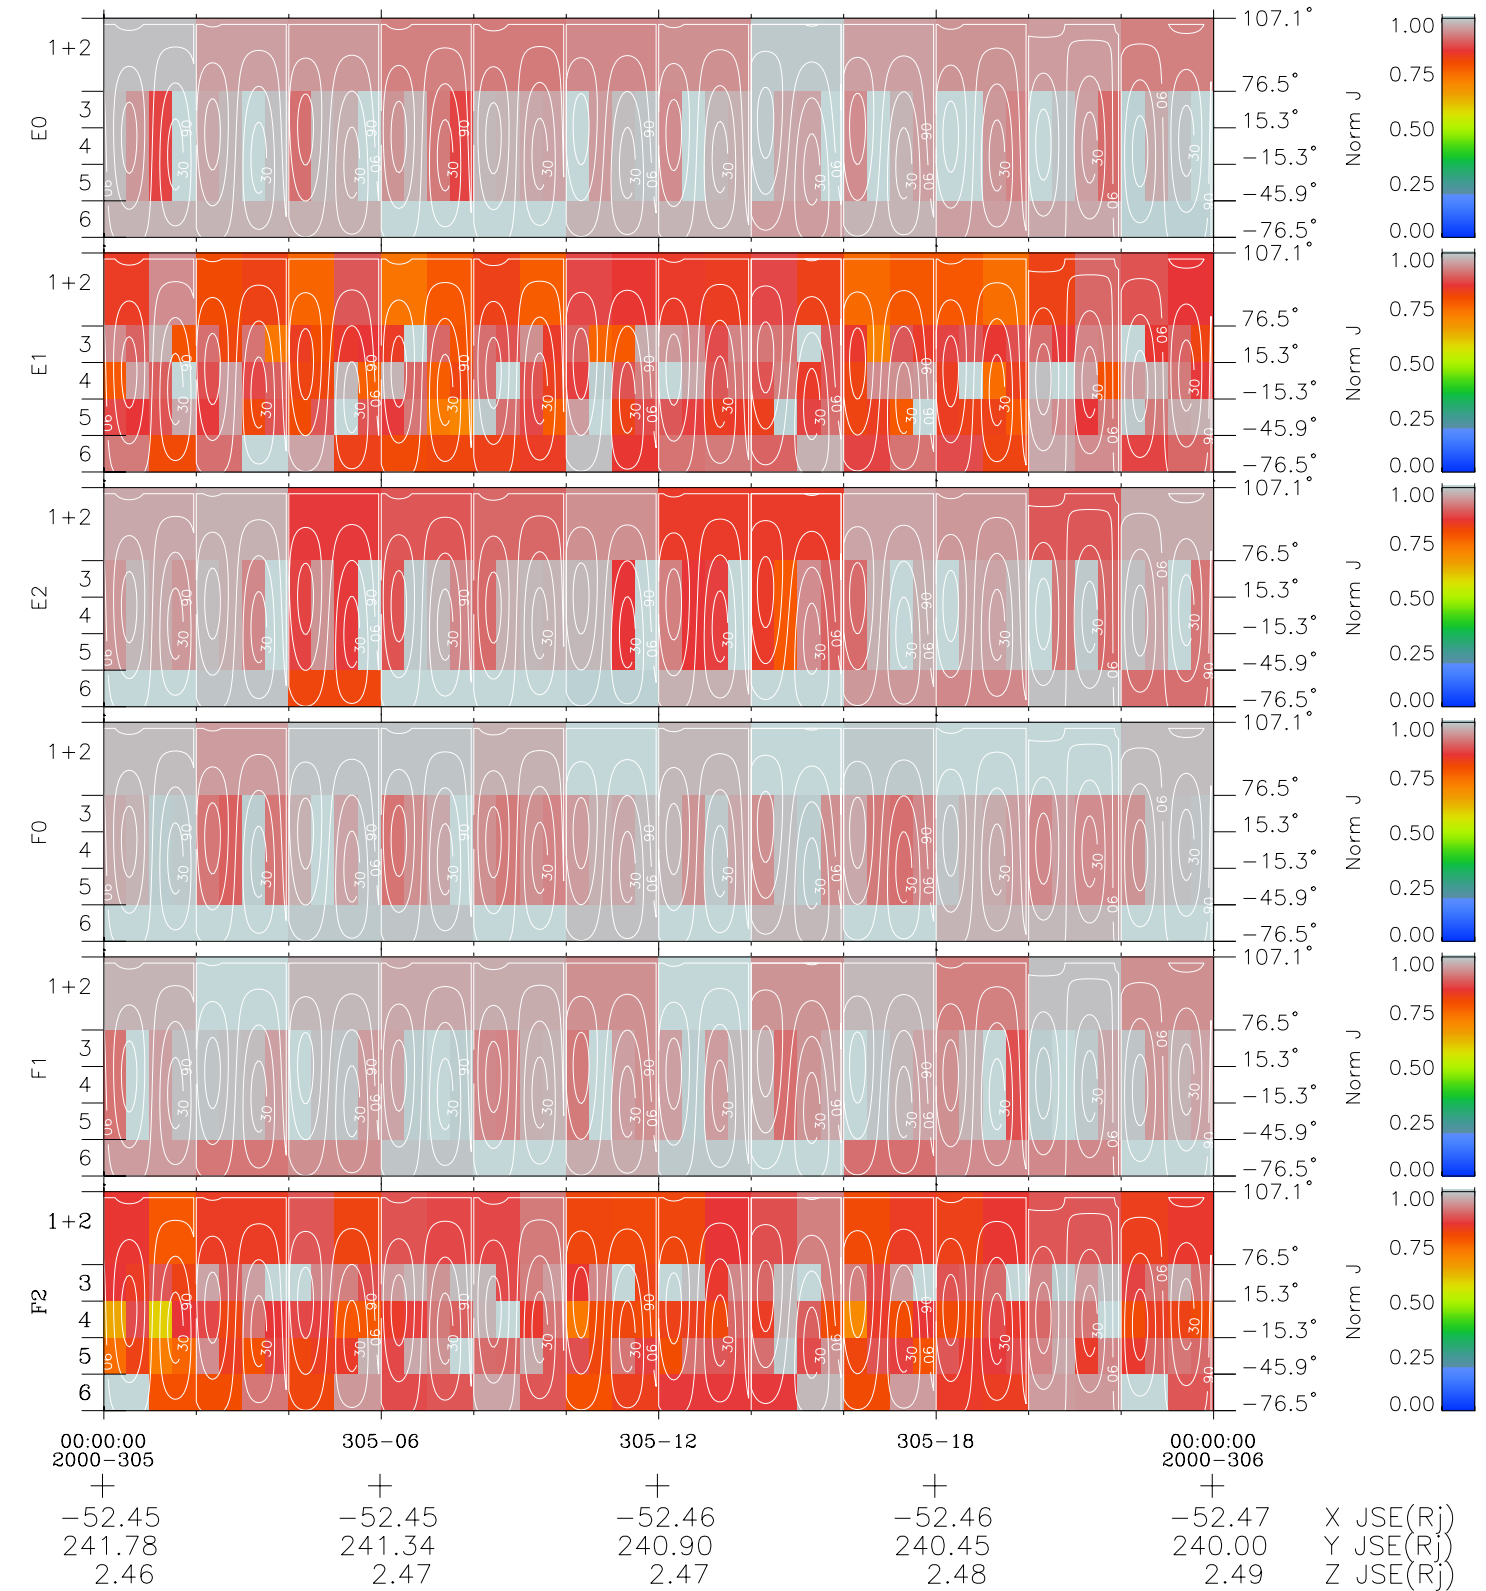

Galileo EPD Real Time All-Sky Anisotropies 00305

Software Version: RTSKY_NORM V 1.20
 Data Production: 18-05-01
 Plot Production: Mon Sep 17 13:07:31 2001
 Color File: wondr3
 Geofactor File: 1.1

◇ = Jupiter look direction
 □ = Corotation look direction