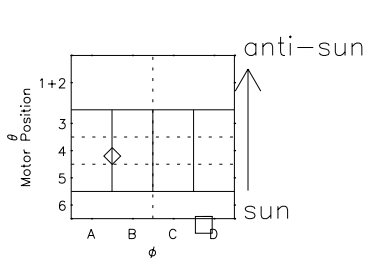

Galileo EPD Real Time All-Sky Anisotropies 00305

Software Version: RTSKY_NORM V 1.20
 Data Production: 18-05-01
 Plot Production: Mon Sep 17 13:07:31 2001
 Color File: wondr3
 Geofactor File: 1.1

◇ = Jupiter look direction
 □ = Corotation look direction