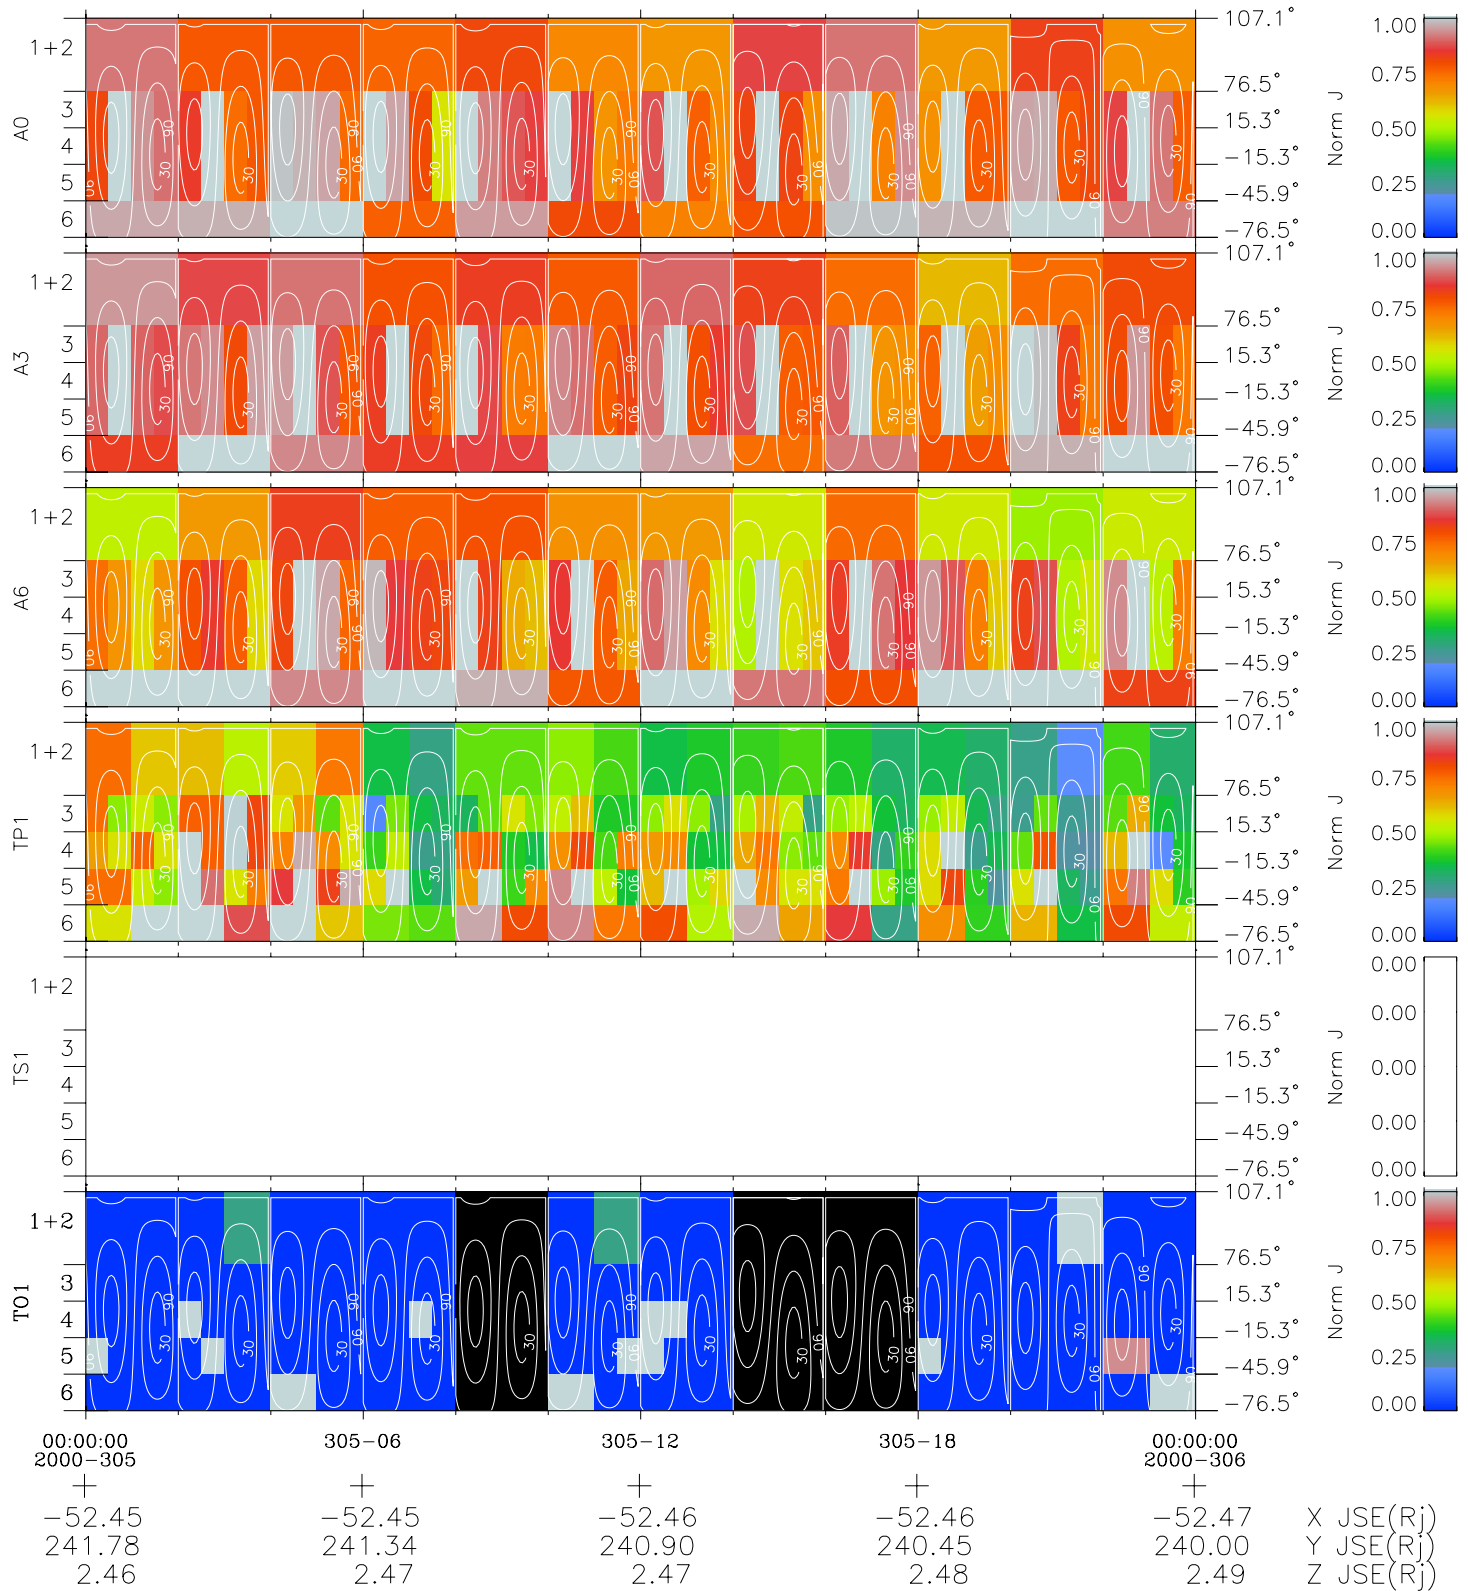

Galileo EPD Real Time All-Sky Anisotropies 00305

Software Version: RTSKY_NORM V 1.20
Data Production: 18-05-01
Plot Production: Mon Sep 17 13:07:24 2001
Color File: wondr3
Geofactor File: 1.1

- ◇ = Jupiter look direction
- = Corotation look direction