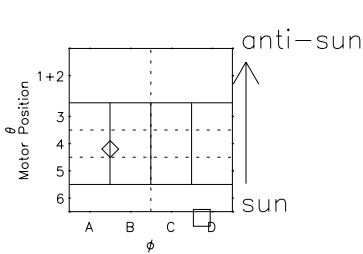

Galileo EPD Real Time All-Sky Anisotropies 00305

Software Version: RTSKY_NORM V 1.20
Data Production: 18-05-01
Plot Production: Mon Sep 17 13:07:24 2001
Color File: wondr3
Geofactor File: 1.1

- ◇ = Jupiter look direction
- = Corotation look direction