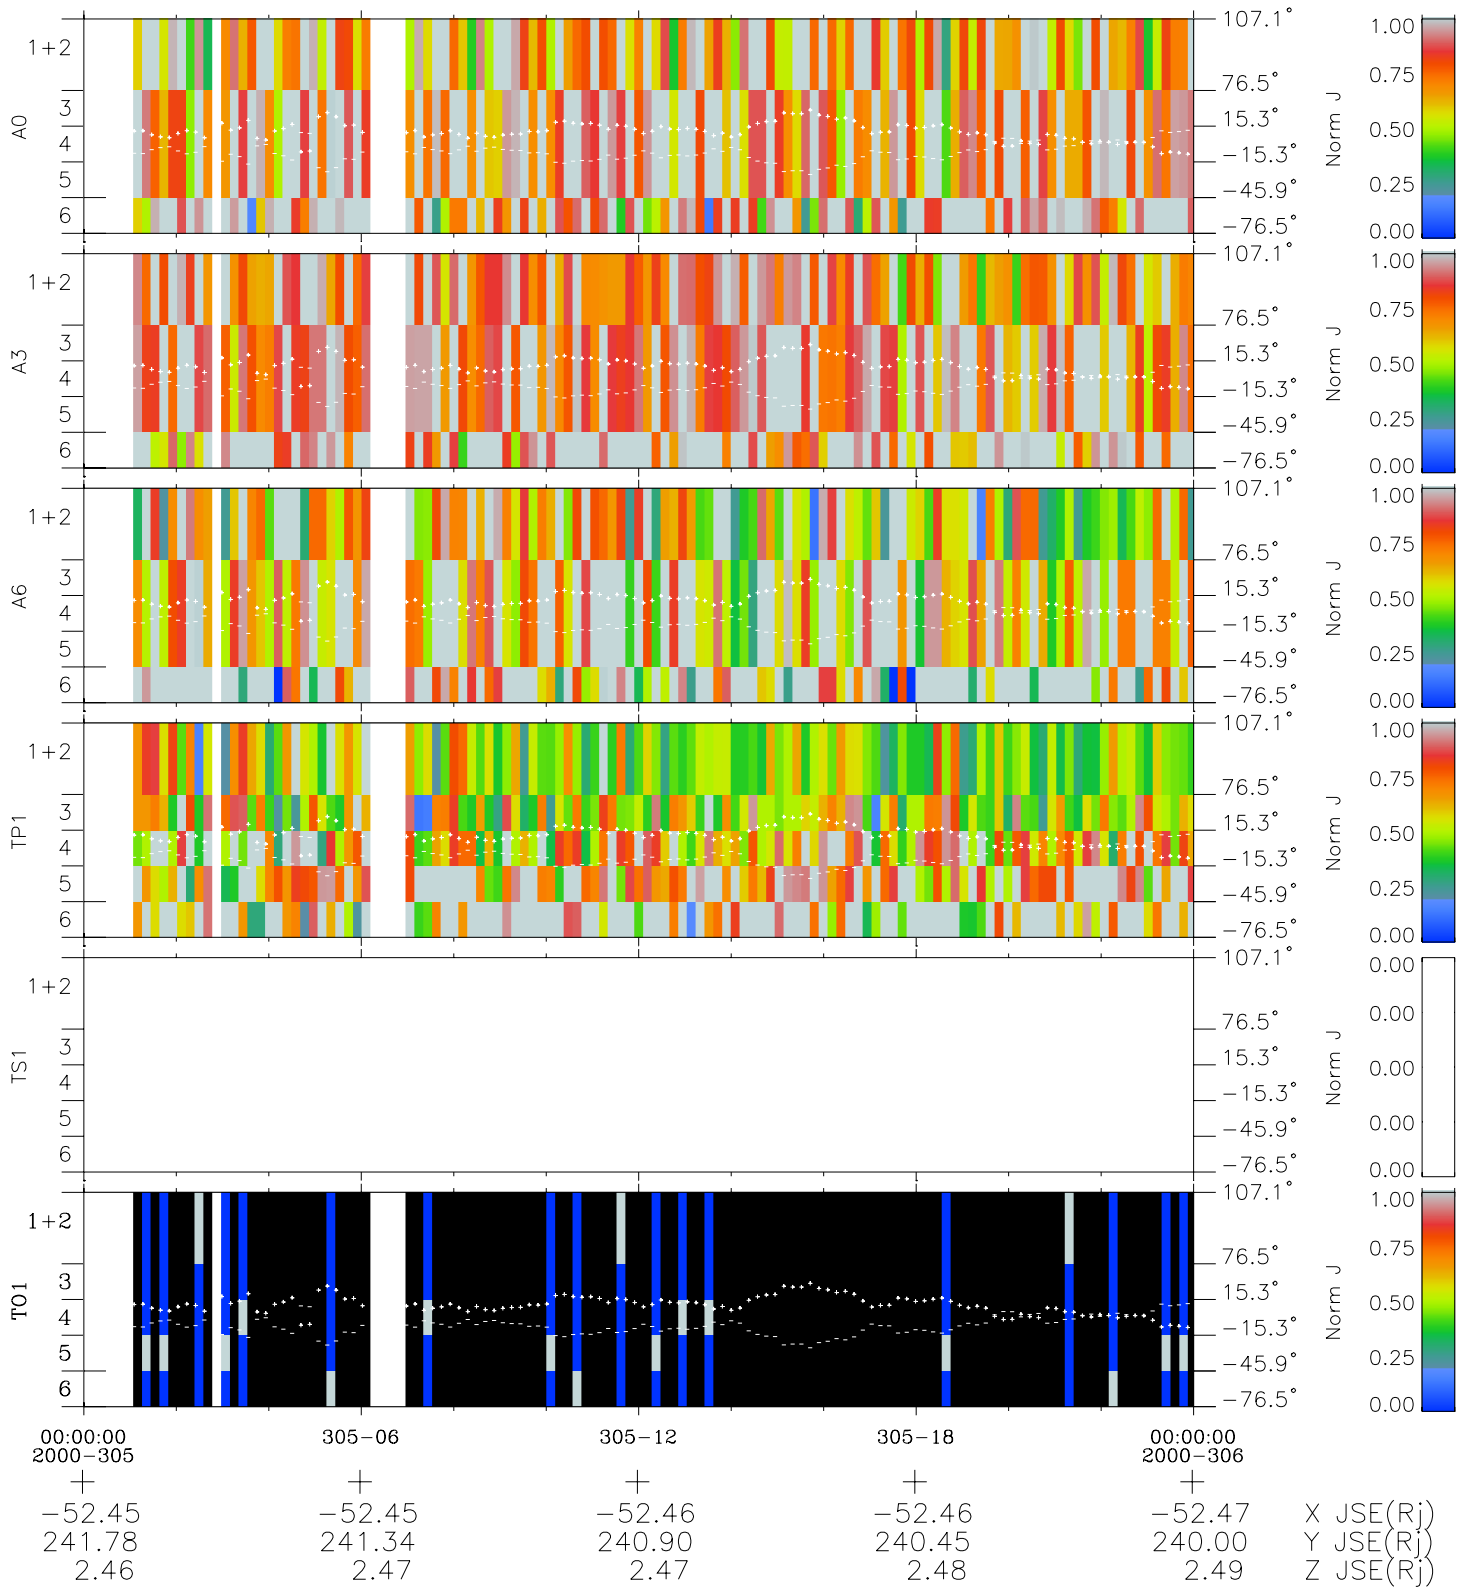

Galileo EPD Real Elevation Anisotropies 00305

Software Version: RTELEV_NORM V 1.20
 Data Production: 18-05-01
 Plot Production: Mon Sep 17 13:07:57 2001
 Color File: wondr3
 Geofactor File: 1.1

- ◇ = Jupiter look direction
- = Corotation look direction