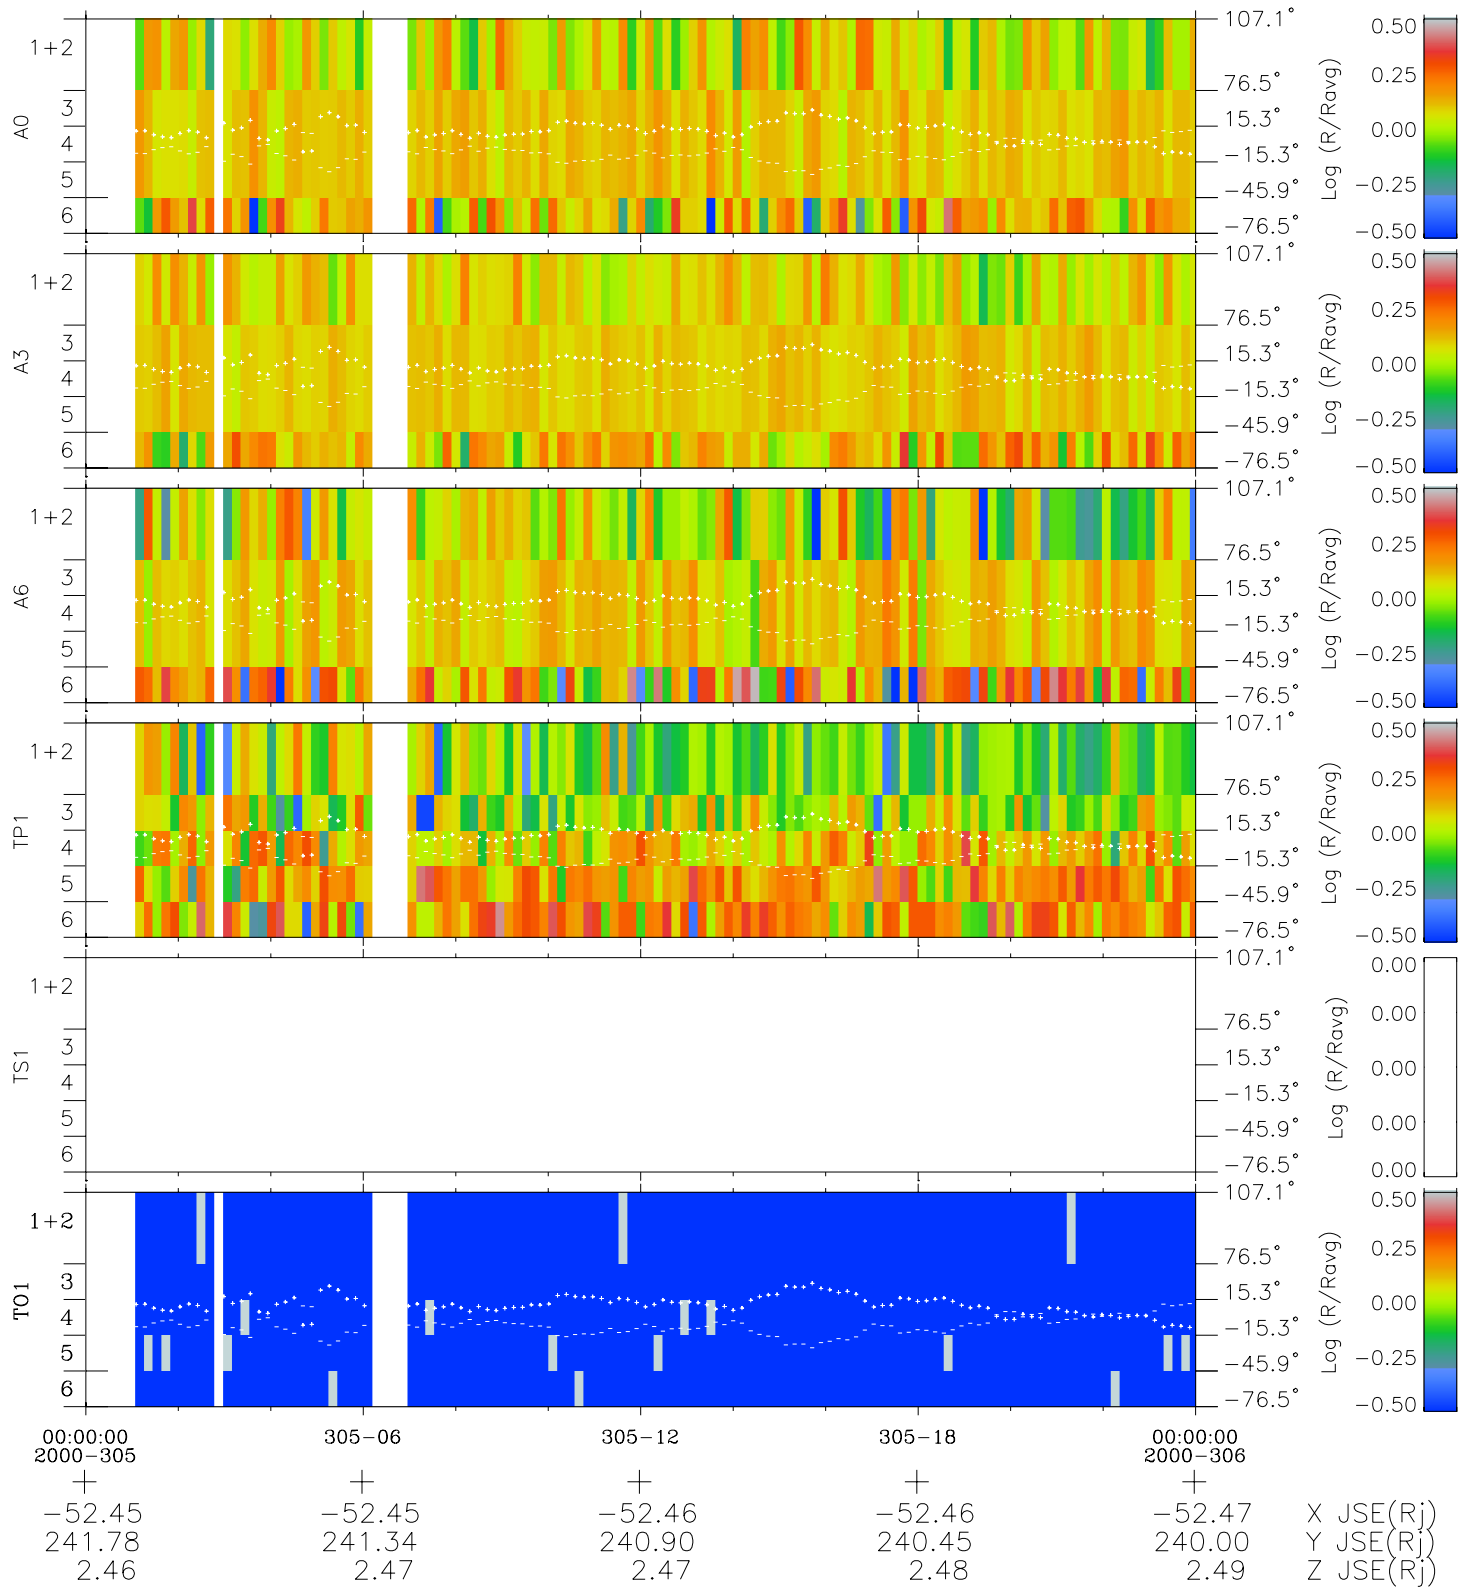

Galileo EPD Real Elevation Anisotropies 00305

Software Version: RTELEV_MEAN V 1.20
Data Production: 18-05-01
Plot Production: Mon Sep 17 13:07:37 2001
Color File: wondr3
Geofactor File: 1.1

- ◇ = Jupiter look direction
- = Corotation look direction