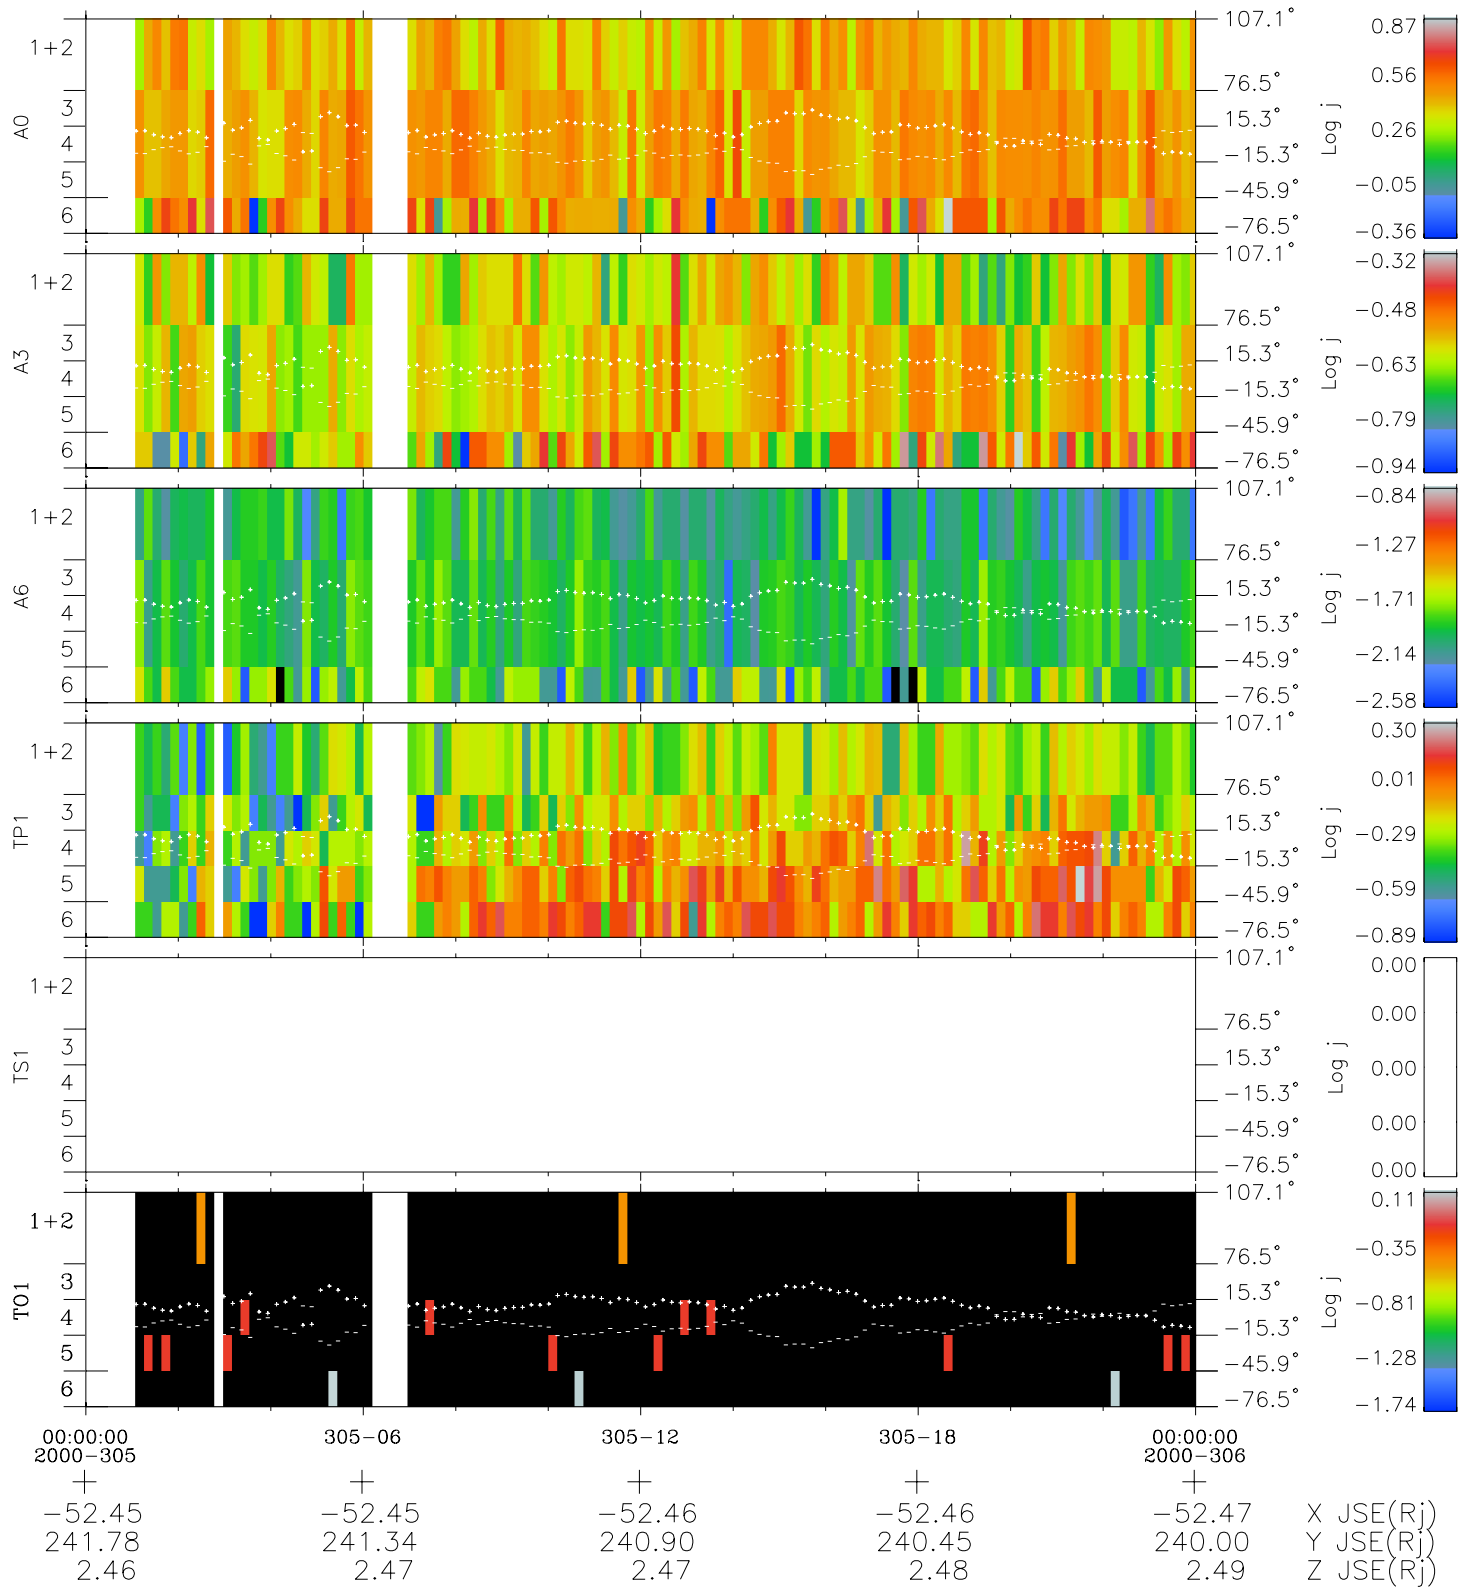

# Galileo EPD Real Elevation Anisotropies 00305

Software Version: RTELEV\_FLUX V 1.20  
 Data Production: 18-05-01  
 Plot Production: Mon Sep 17 13:07:47 2001  
 Color File: wondr3  
 Geofactor File: 1.1

- ◇ = Jupiter look direction
- = Corotation look direction