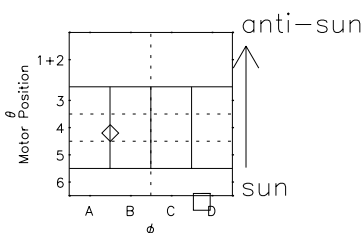

Galileo EPD Real Time Azimuth Anisotropies 00305

Software Version: RTAZIM_FLUX V 1.20
 Data Production: 18-05-01
 Plot Production: Mon Sep 17 13:08:16 2001
 Color File: wondr3
 Geofactor File: 1.1

- ◇ = Jupiter look direction
- = Corotation look direction