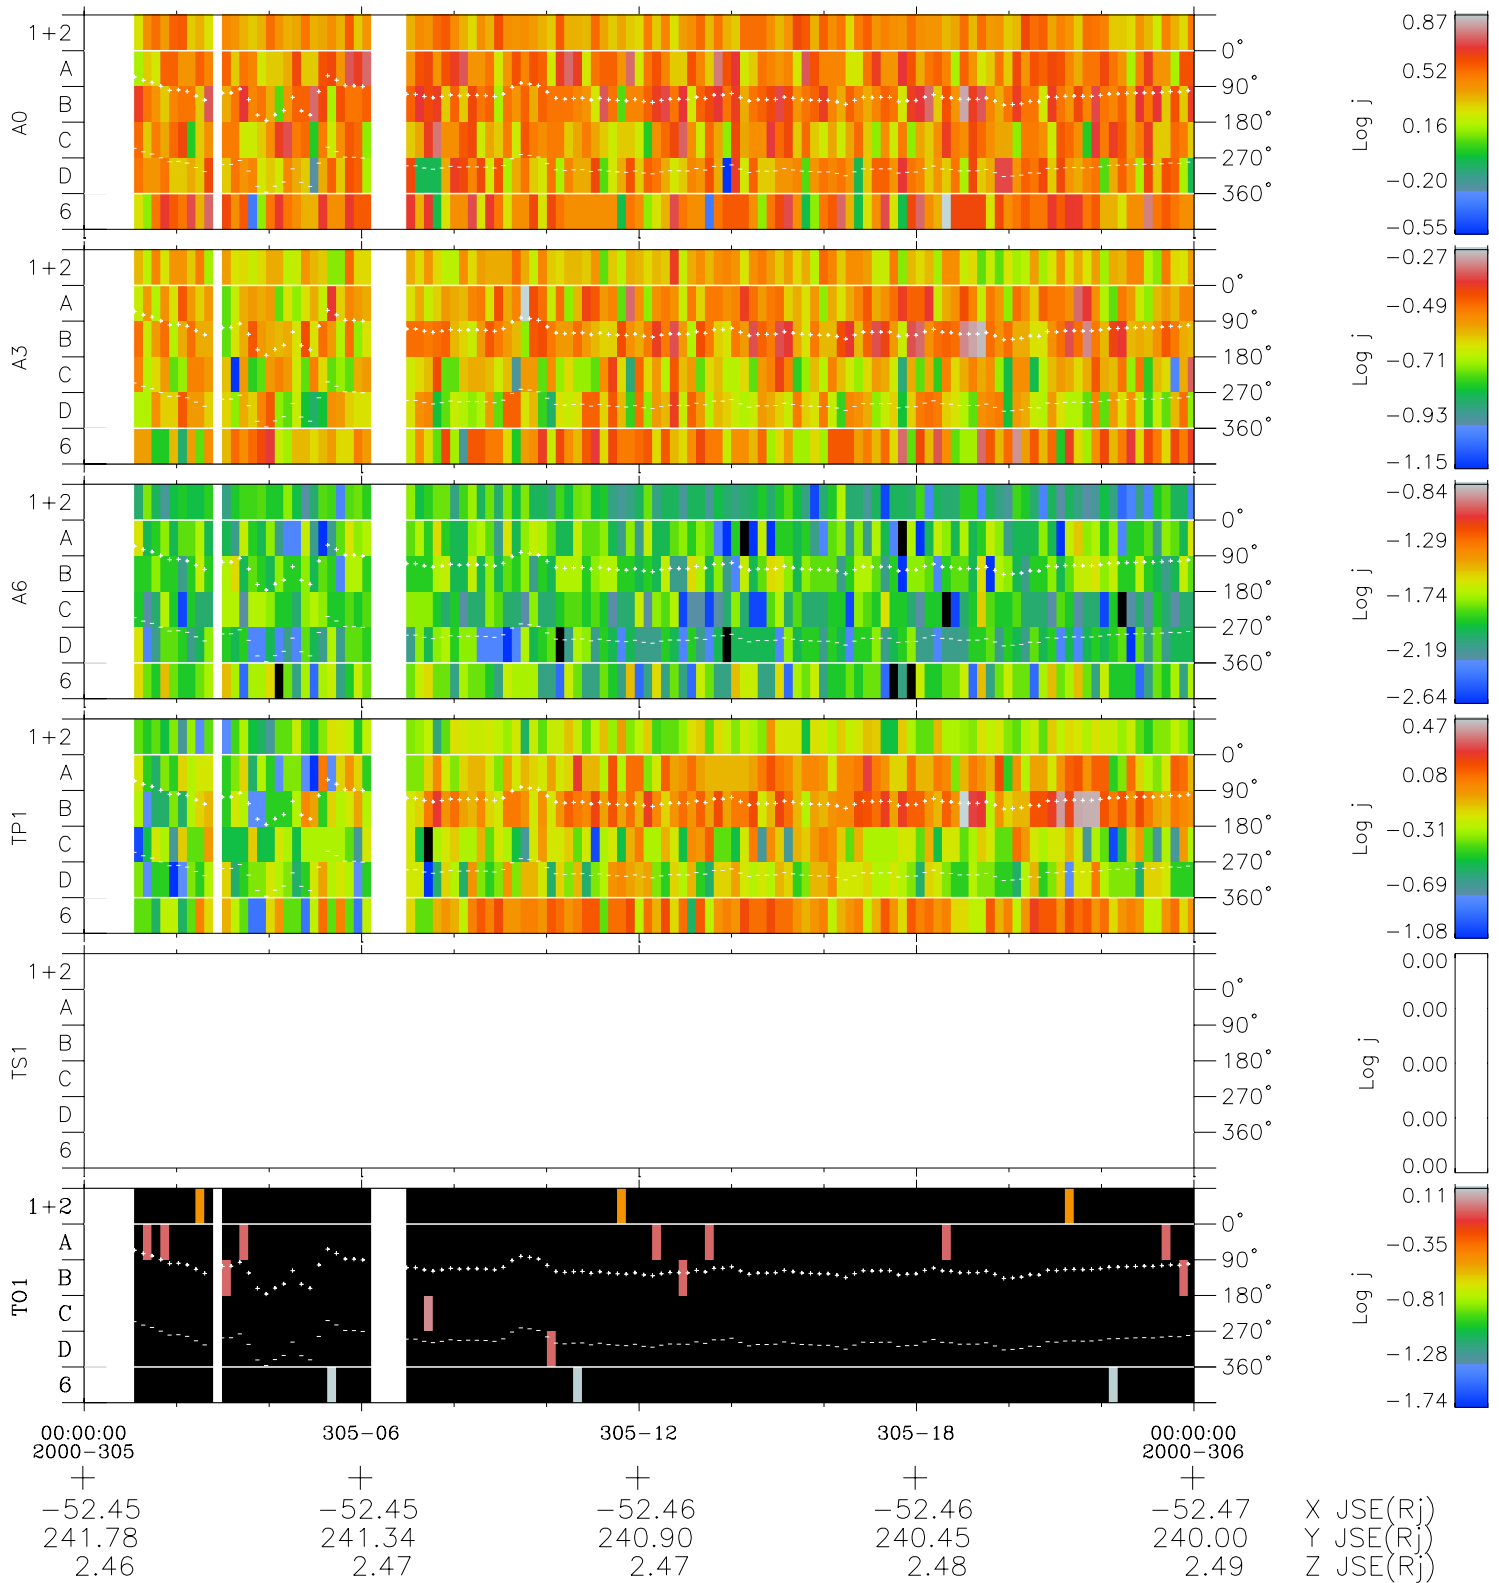

Galileo EPD Real Time Azimuth Anisotropies 00305

Software Version: RTAZIM_FLUX V 1.20
 Data Production: 18-05-01
 Plot Production: Mon Sep 17 13:08:16 2001
 Color File: wondr3
 Geofactor File: 1.1

- ◇ = Jupiter look direction
- = Corotation look direction