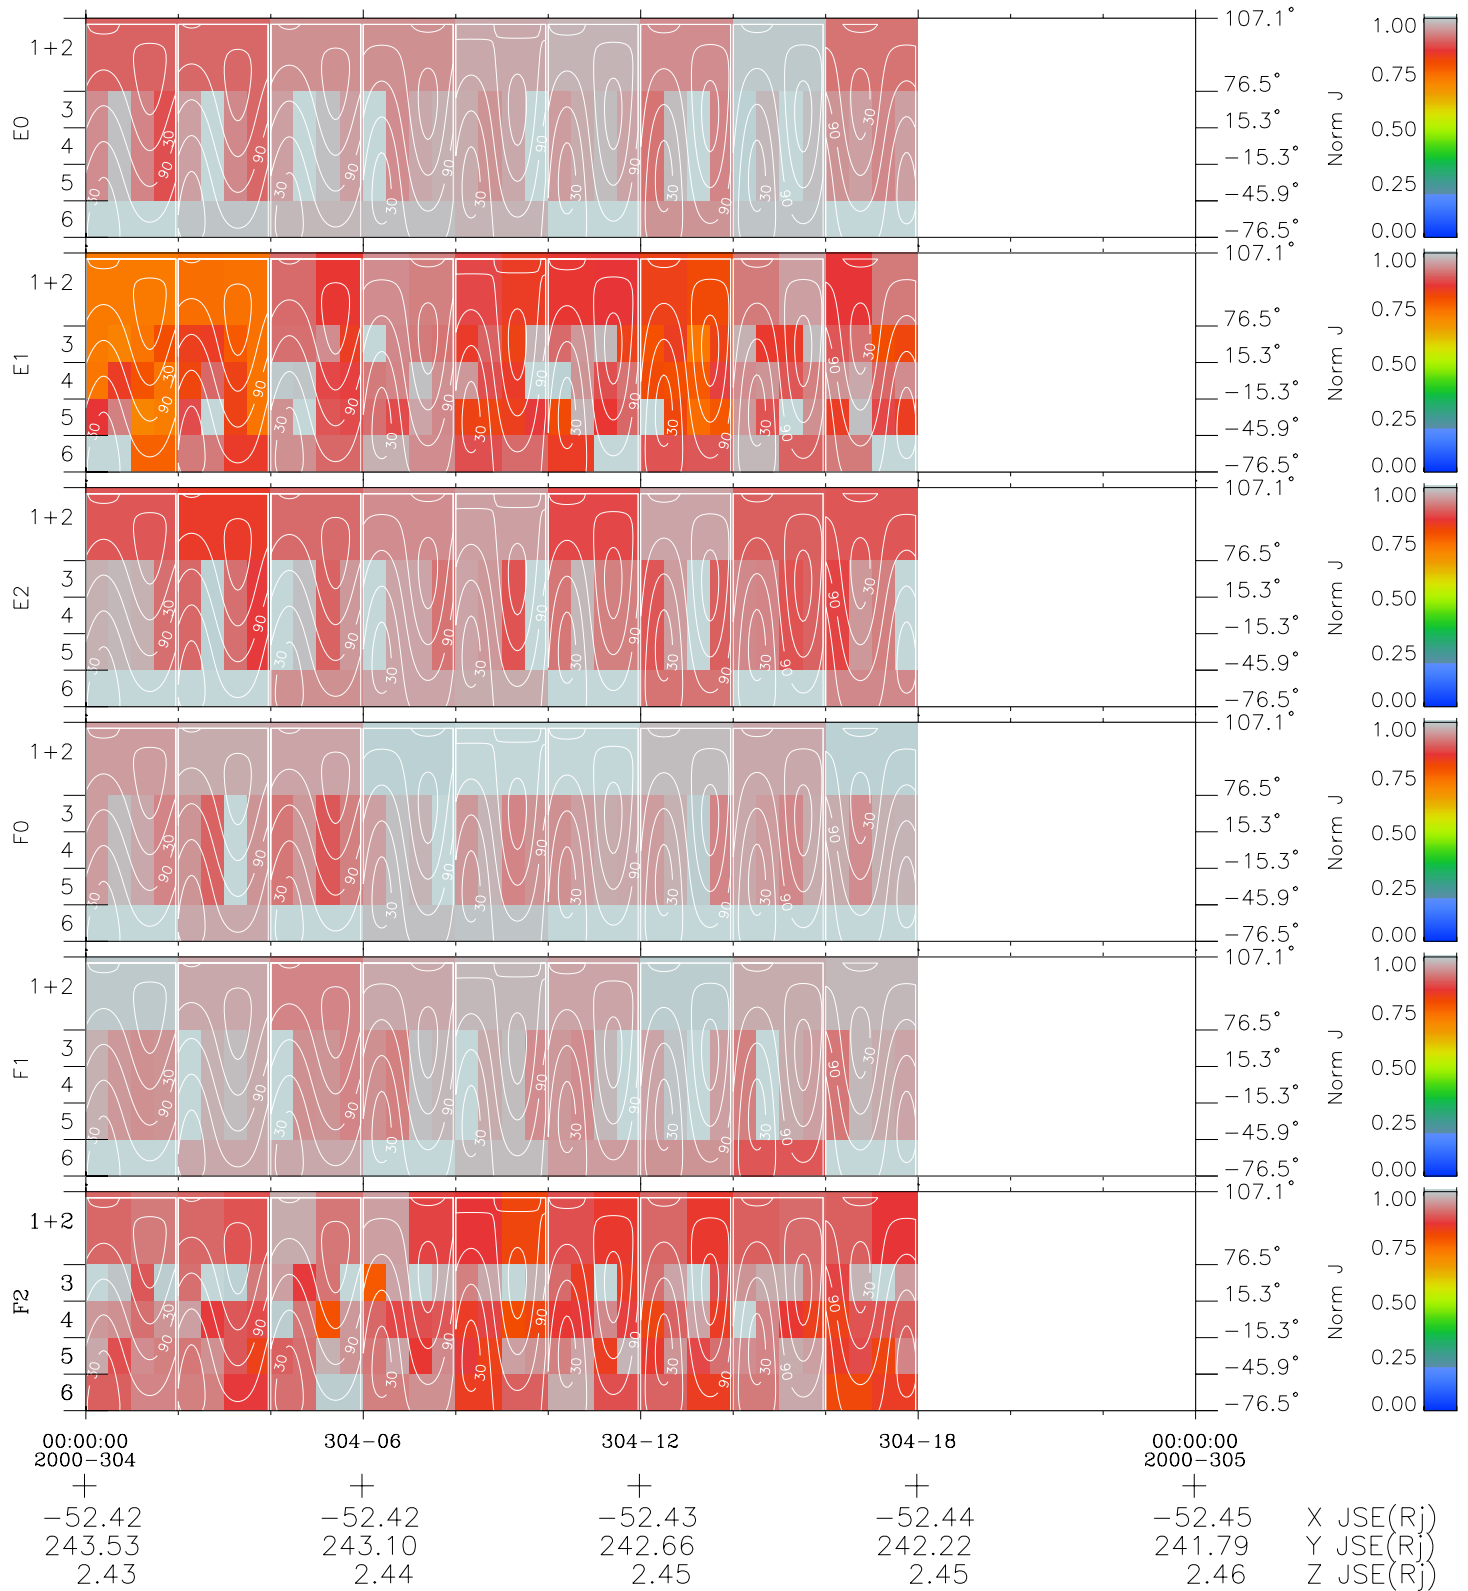

# Galileo EPD Real Time All-Sky Anisotropies 00304

Software Version: RTSKY\_NORM V 1.20  
 Data Production: 18-05-01  
 Plot Production: Mon Sep 17 13:00:27 2001  
 Color File: wondr3  
 Geofactor File: 1.1

- ◇ = Jupiter look direction
- = Corotation look direction