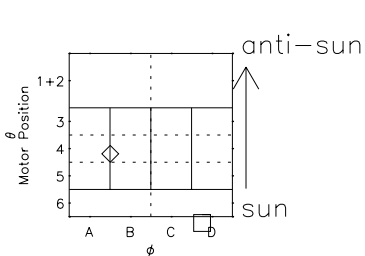

Galileo EPD Real Time All-Sky Anisotropies 00304

Software Version: RTSKY_MEAN V 1.20
 Data Production: 18-05-01
 Plot Production: Mon Sep 17 13:00:00 2001
 Color File: wondr3
 Geofactor File: 1.1

◇ = Jupiter look direction
 □ = Corotation look direction