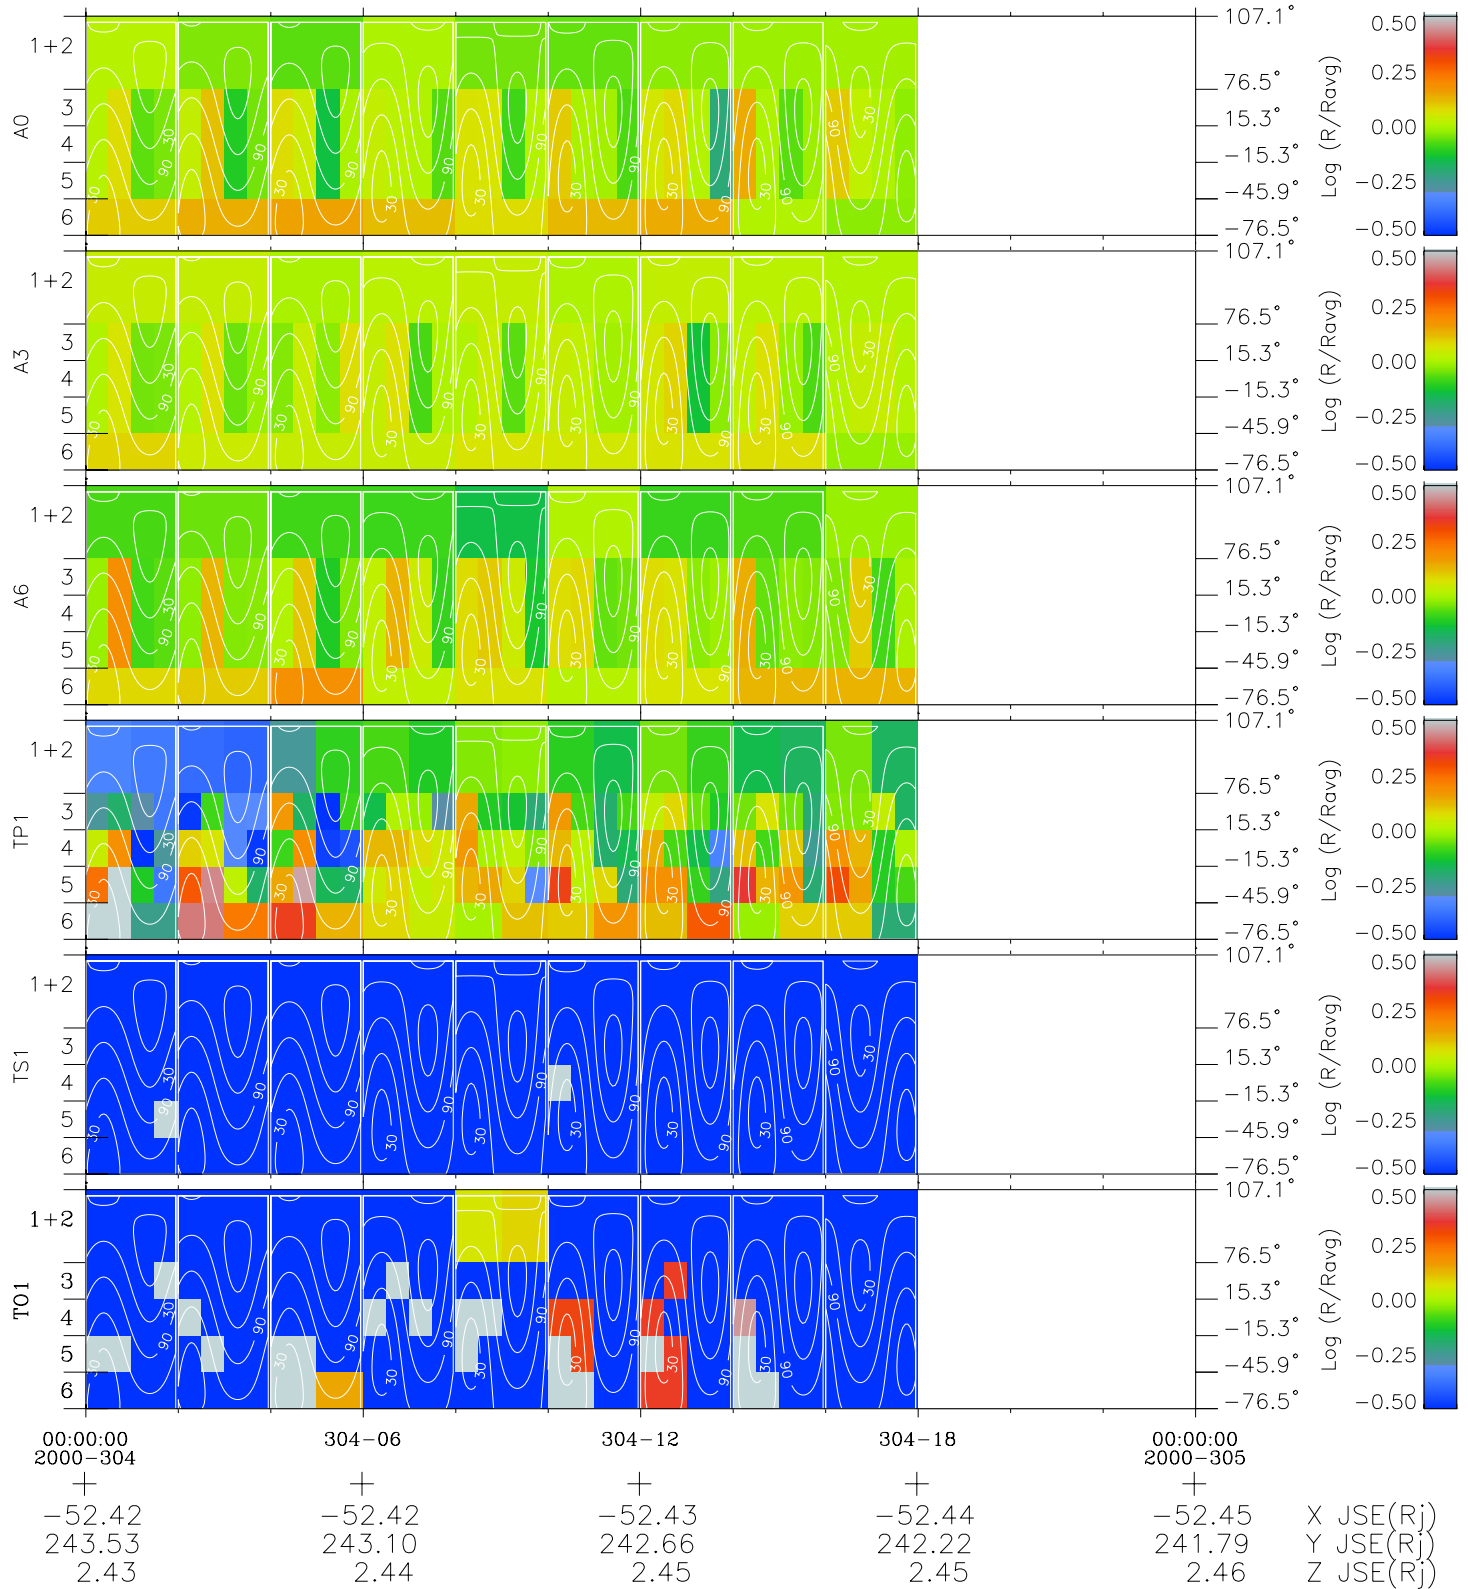

Galileo EPD Real Time All-Sky Anisotropies 00304

Software Version: RTSKY_MEAN V 1.20
 Data Production: 18-05-01
 Plot Production: Mon Sep 17 13:00:00 2001
 Color File: wondr3
 Geofactor File: 1.1

◇ = Jupiter look direction
 □ = Corotation look direction