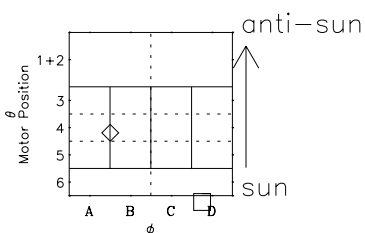

Galileo EPD Real-Time Six-Sector 00304

Software Version: RTLINE_R6 V 1.20
Data Production: 18-05-01
Plot Production: Mon Sep 17 13:01:27 2001

◇ = Jupiter look direction
□ = Corotation look direction