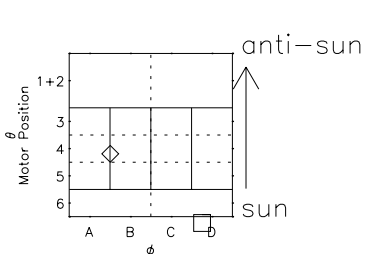

Galileo EPD Real Elevation Anisotropies 00304

Software Version: RTELEV_NORM V 1.20
 Data Production: 18-05-01
 Plot Production: Mon Sep 17 13:00:49 2001
 Color File: wondr3
 Geofactor File: 1.1

- ◇ = Jupiter look direction
- = Corotation look direction