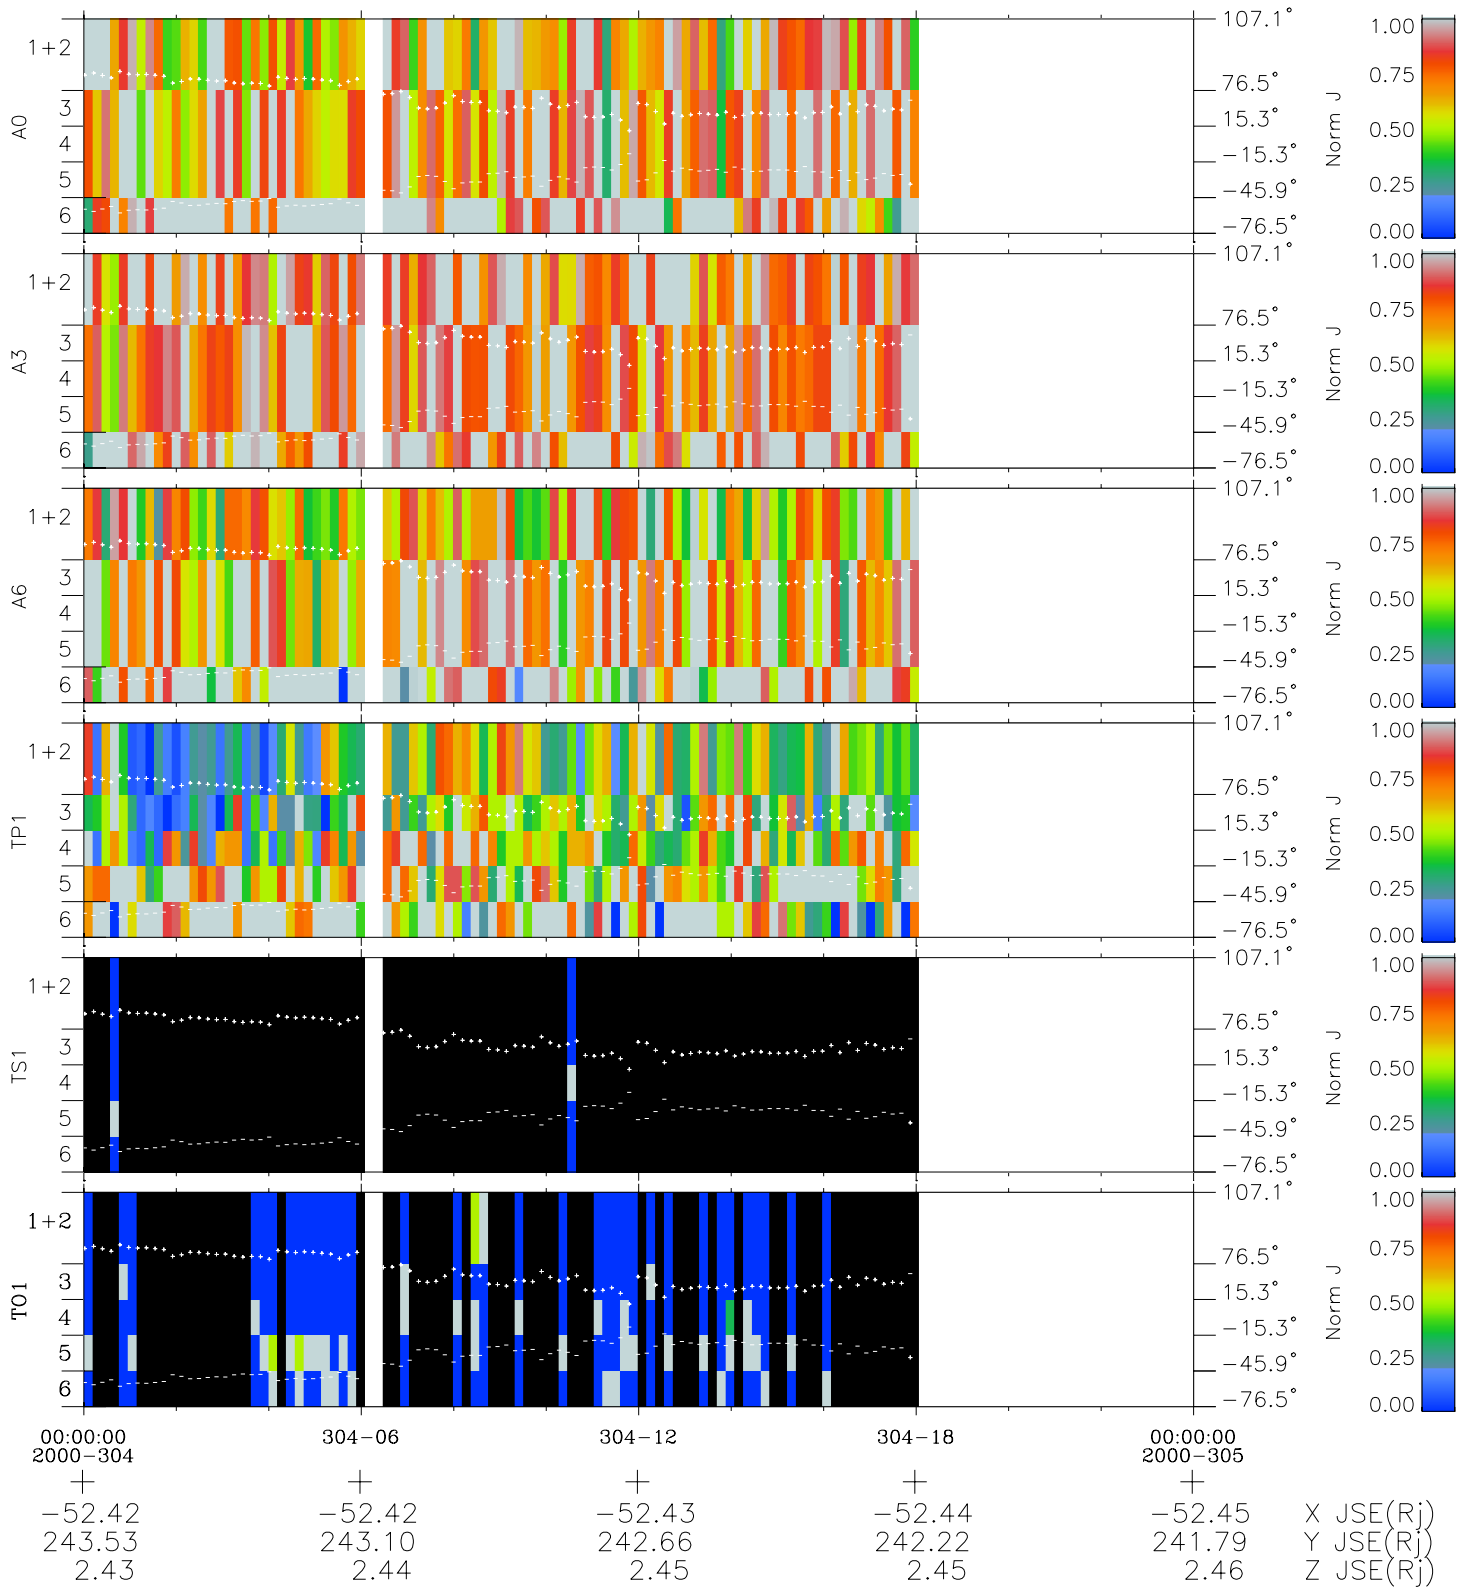

Galileo EPD Real Elevation Anisotropies 00304

Software Version: RTELEV_NORM V 1.20
 Data Production: 18-05-01
 Plot Production: Mon Sep 17 13:00:49 2001
 Color File: wondr3
 Geofactor File: 1.1

- ◇ = Jupiter look direction
- = Corotation look direction