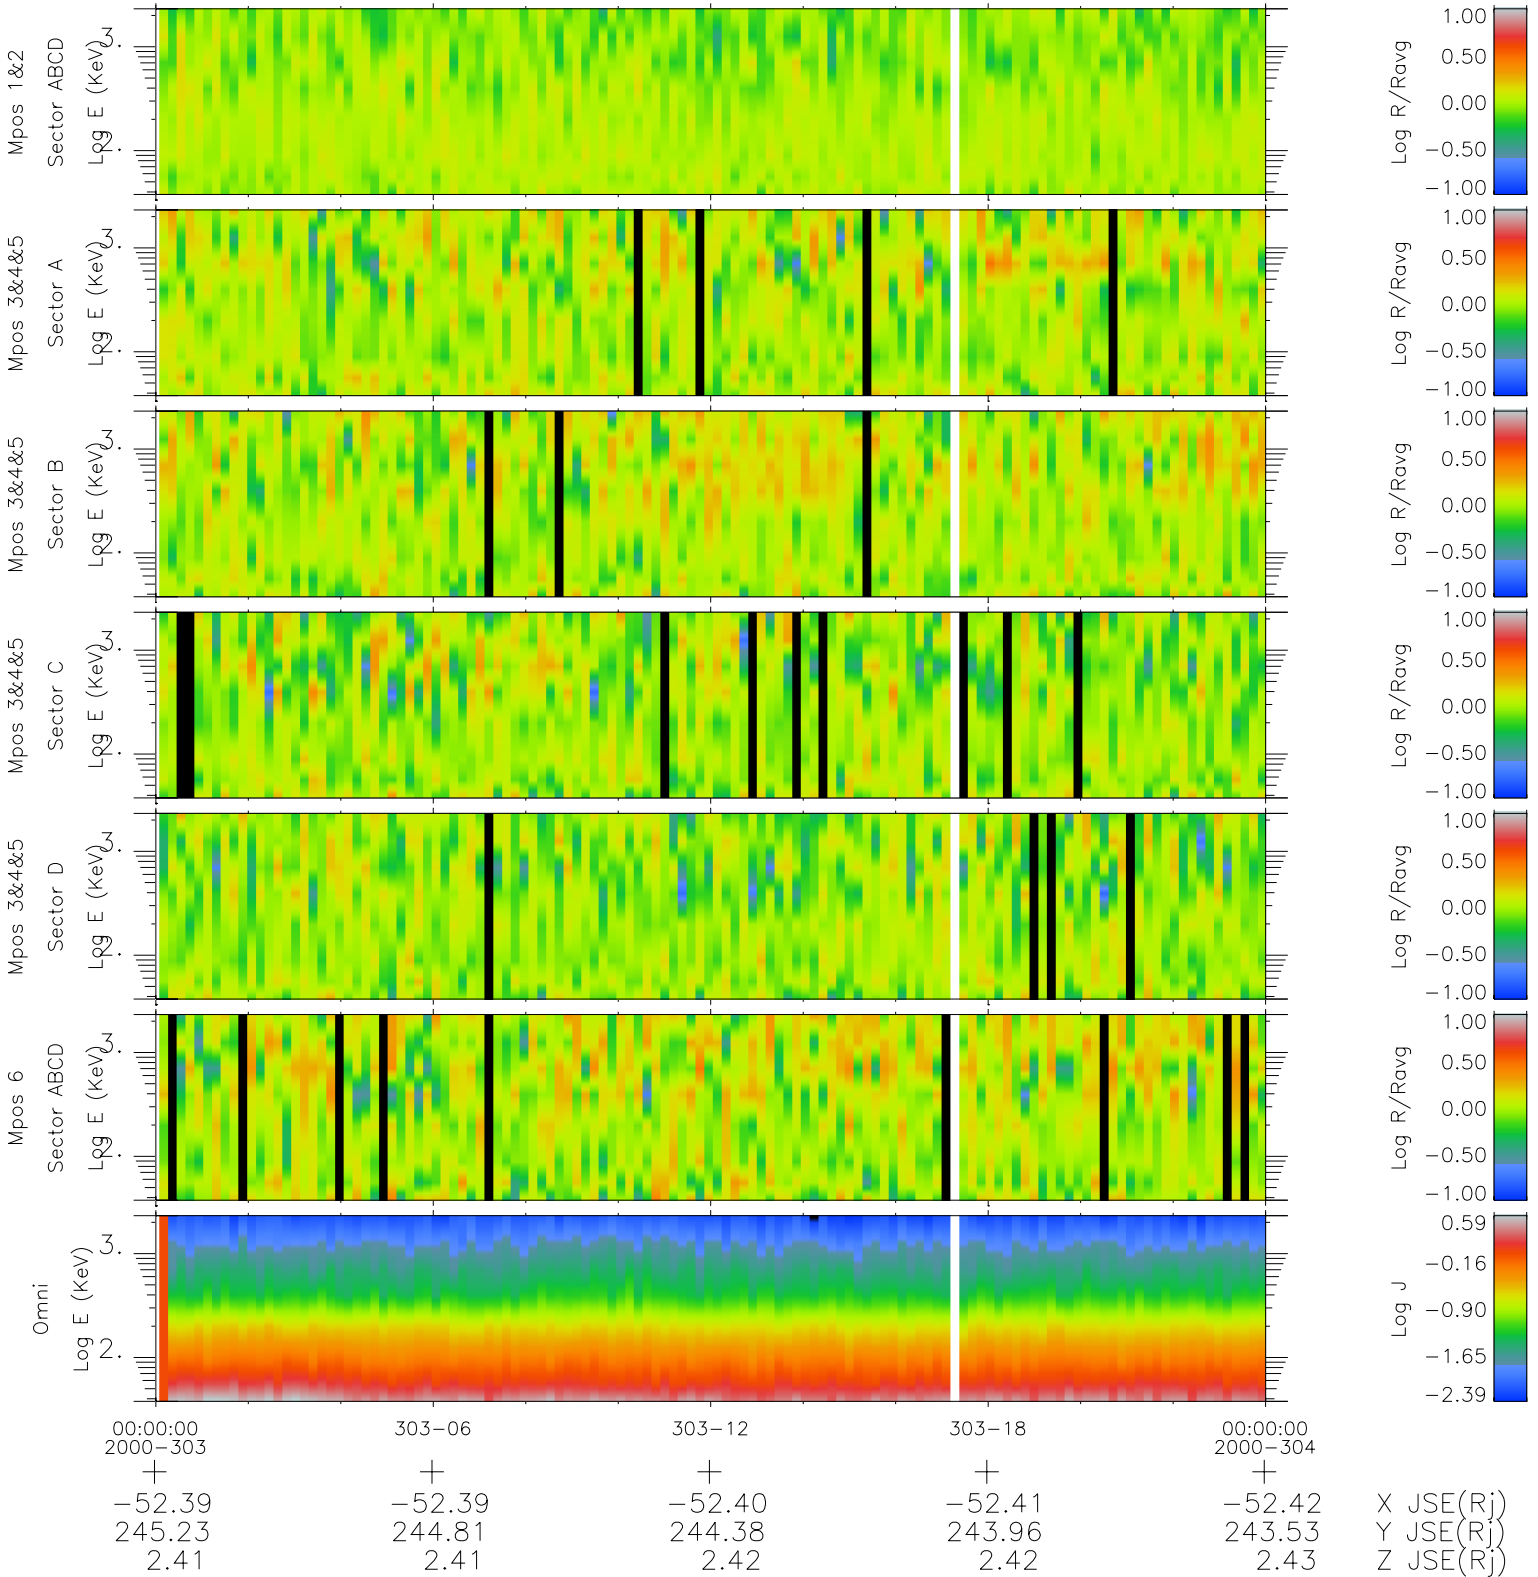

Galileo EPD Real Time R6 Ions Spectra 00303

Software Version: RTSPEC_R6 V 1.20
 Data Production: 18-05-01
 Plot Production: Mon Sep 17 12:52:19 2001
 Color File: wondr3
 Geofactor File: 1.1

- ◇ = Jupiter look direction
- = Corotation look direction