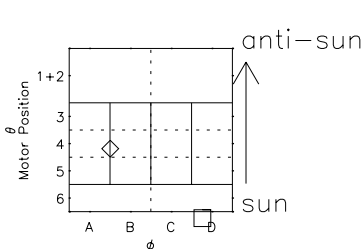

Galileo EPD Real Time R6 Ions Spectra 00303

Software Version: RTSPEC_R6 V 1.20
 Data Production: 18-05-01
 Plot Production: Mon Sep 17 12:52:19 2001
 Color File: wondr3
 Geofactor File: 1.1

- ◇ = Jupiter look direction
- = Corotation look direction