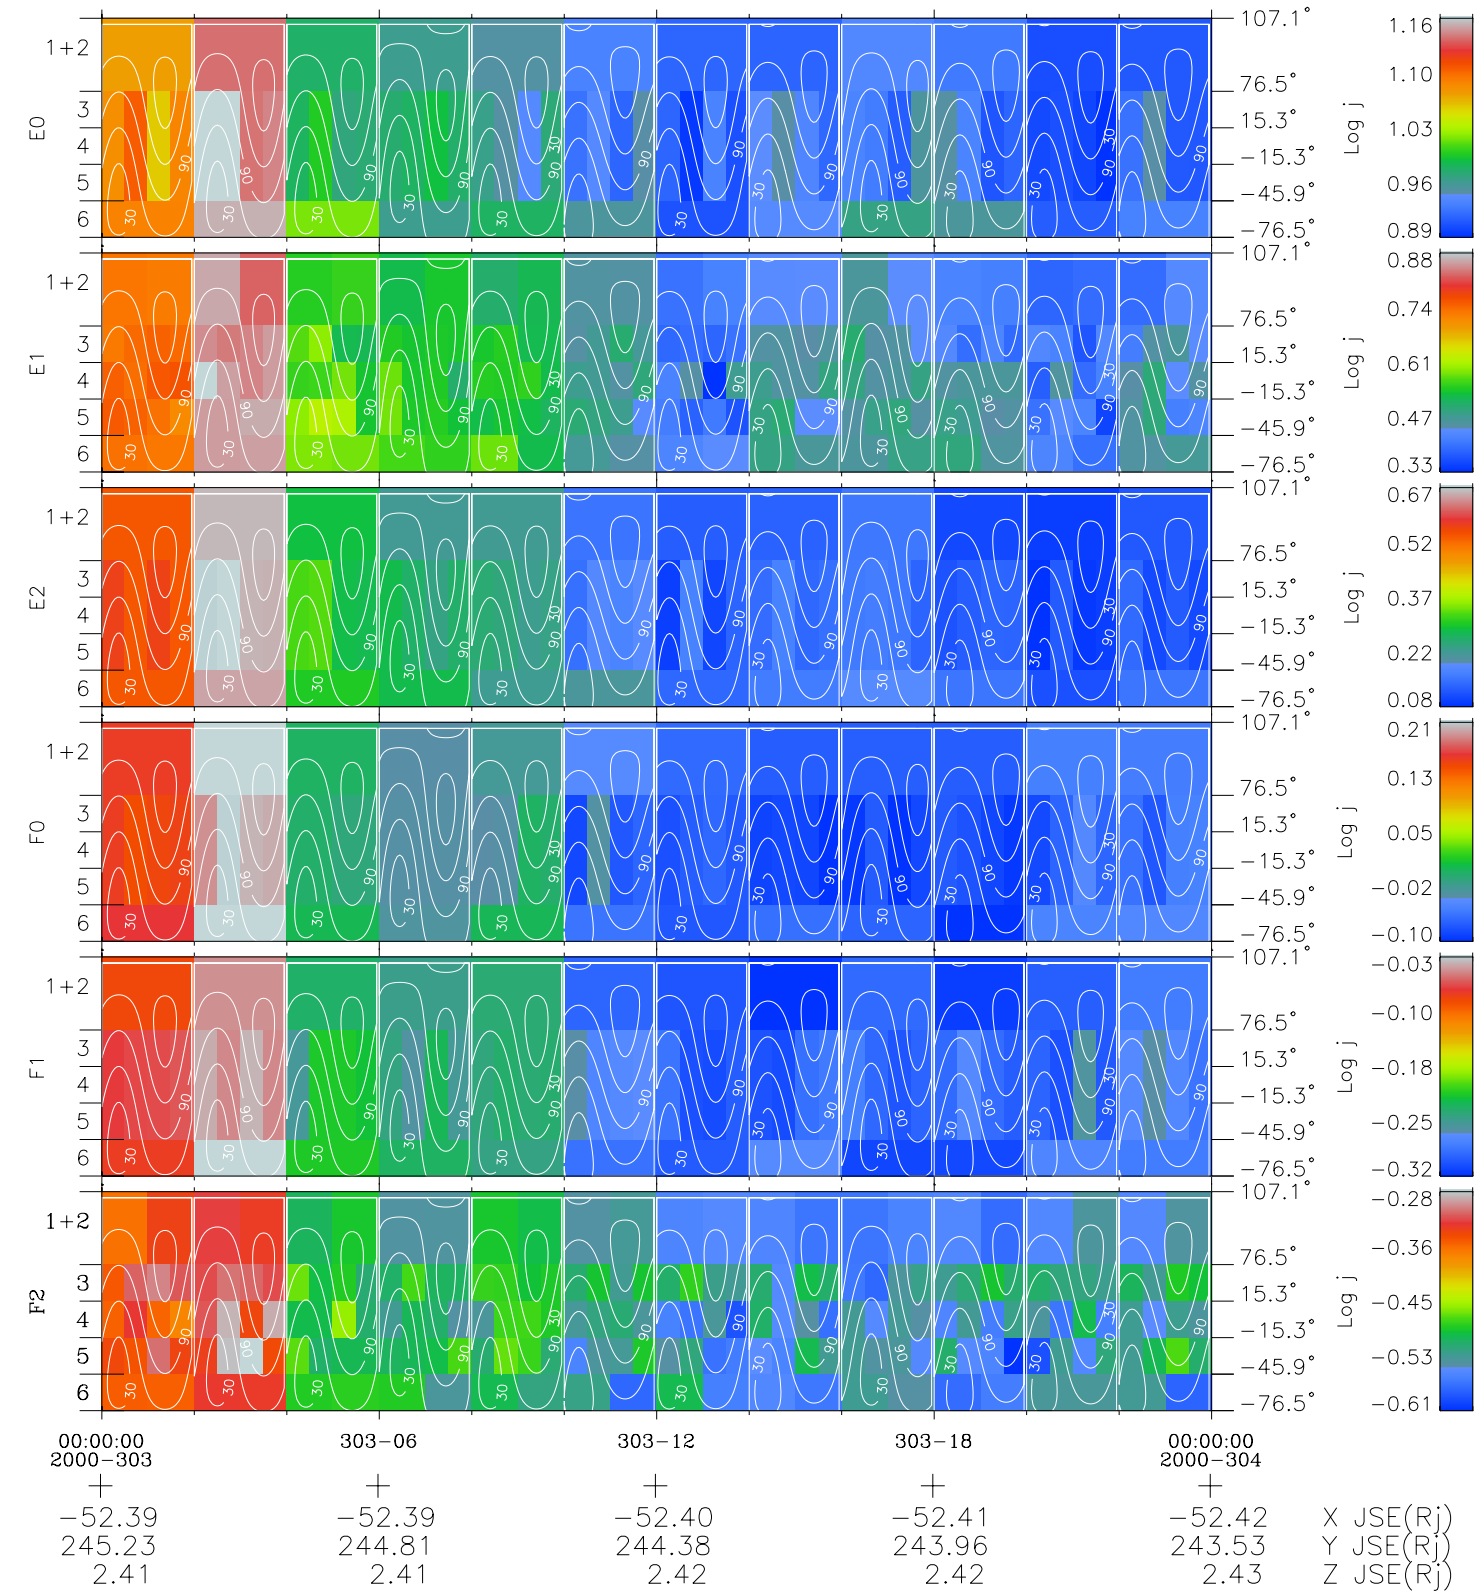

Galileo EPD Real Time All-Sky Anisotropies 00303

Software Version: RTSKY_FLUX V 1.20
 Data Production: 18-05-01
 Plot Production: Mon Sep 17 12:52:58 2001
 Color File: wondr3
 Geofactor File: 1.1

- \diamond = Jupiter look direction
- \square = Corotation look direction