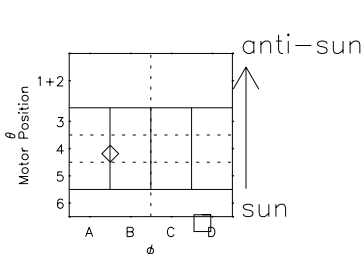

Galileo EPD Real Time All-Sky Anisotropies 00303

Software Version: RTSKY_FLUX V 1.20
 Data Production: 18-05-01
 Plot Production: Mon Sep 17 12:52:58 2001
 Color File: wondr3
 Geofactor File: 1.1

- \diamond = Jupiter look direction
- \square = Corotation look direction