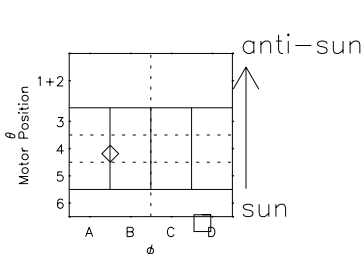

Galileo EPD Real Time All-Sky Anisotropies 00303

Software Version: RTSKY_MEAN V 1.20
 Data Production: 18-05-01
 Plot Production: Mon Sep 17 12:52:37 2001
 Color File: wondr3
 Geofactor File: 1.1

- ◇ = Jupiter look direction
- = Corotation look direction