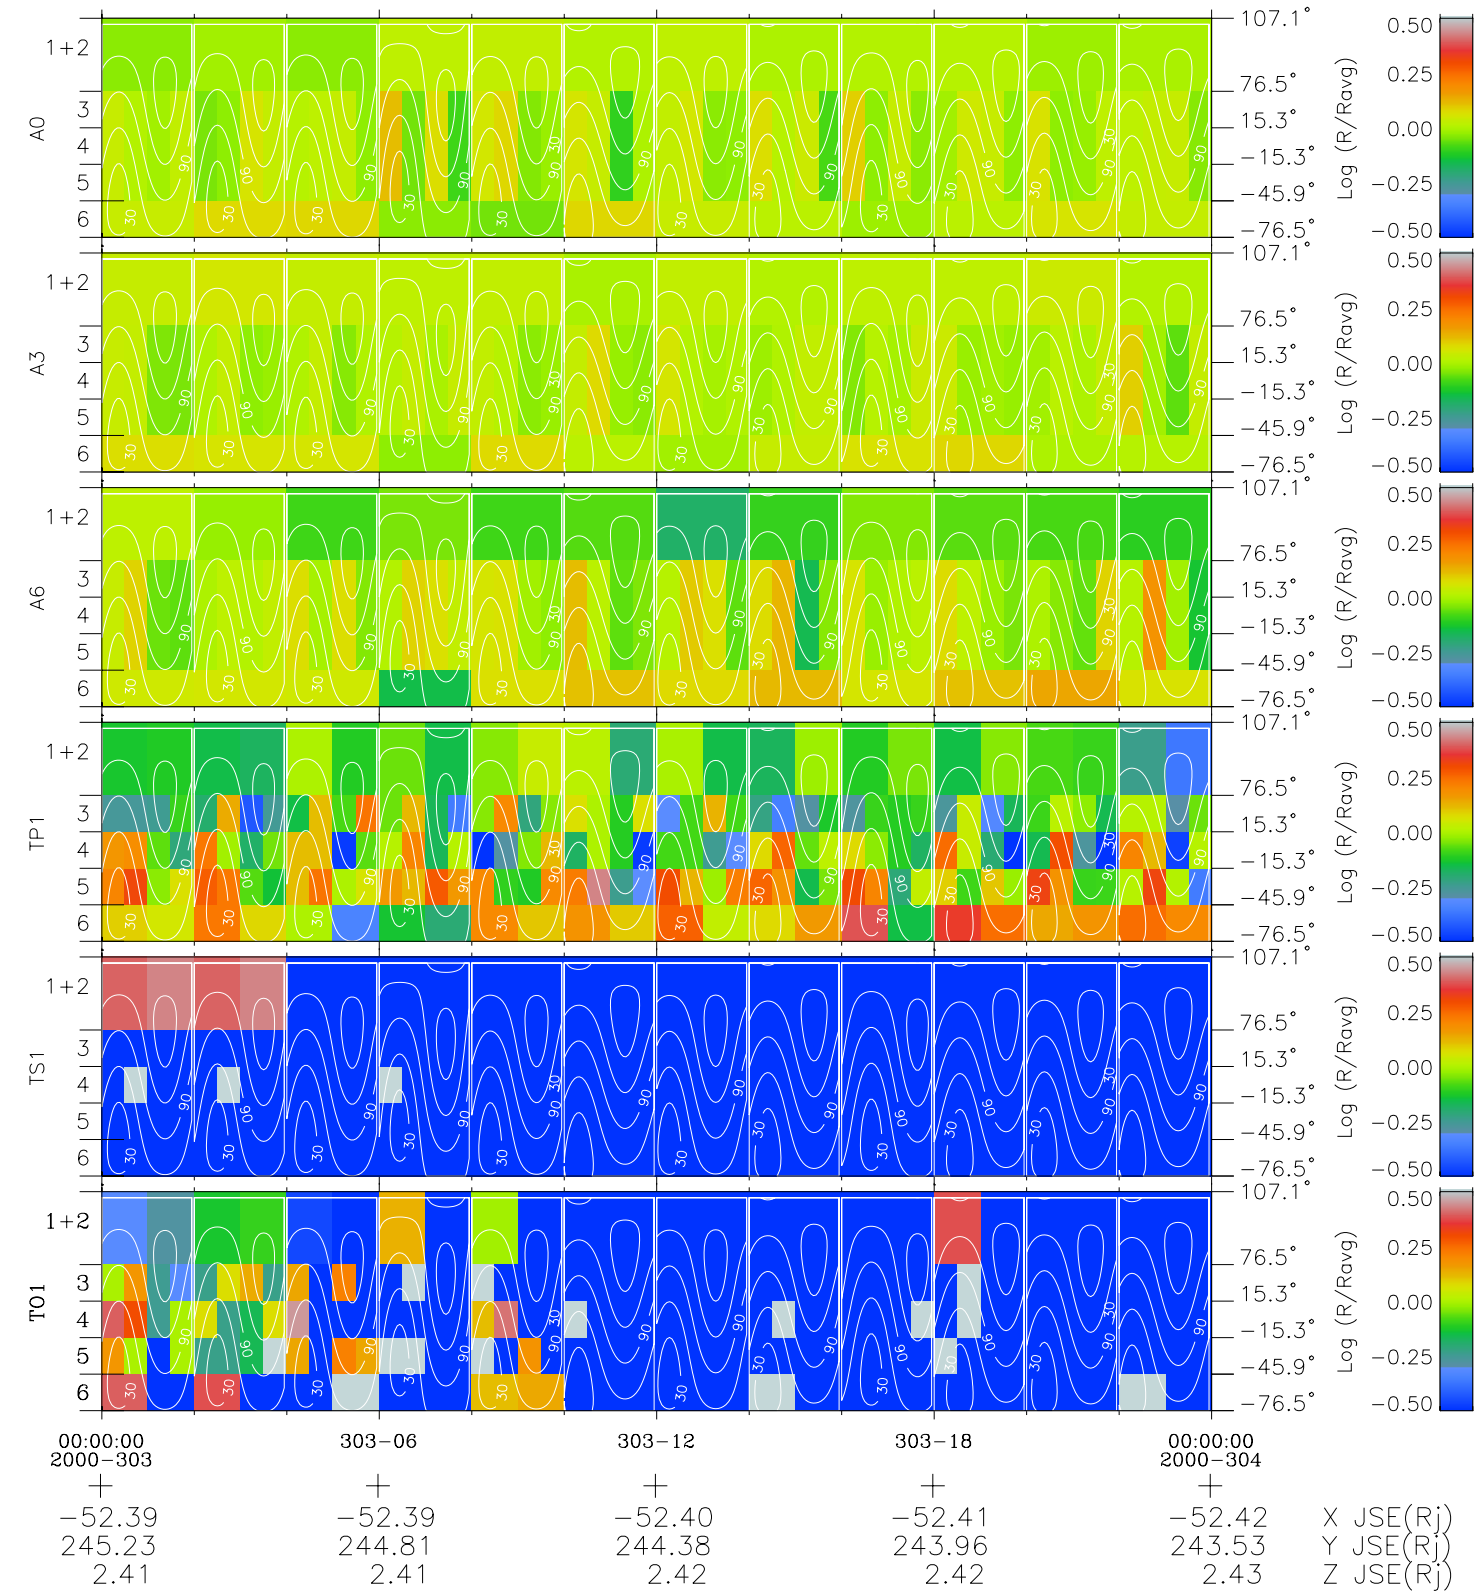

Galileo EPD Real Time All-Sky Anisotropies 00303

Software Version: RTSKY_MEAN V 1.20
 Data Production: 18-05-01
 Plot Production: Mon Sep 17 12:52:37 2001
 Color File: wondr3
 Geofactor File: 1.1

- ◇ = Jupiter look direction
- = Corotation look direction