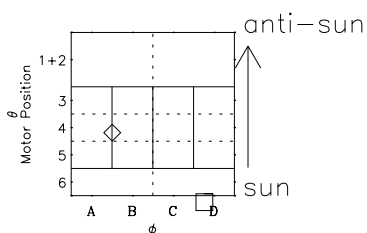

# Galileo EPD Real-Time Six-Sector 00303

Software Version: RTLINE\_R6 V 1.20  
Data Production: 18-05-01  
Plot Production: Mon Sep 17 12:54:26 2001

◇ = Jupiter look direction  
□ = Corotation look direction