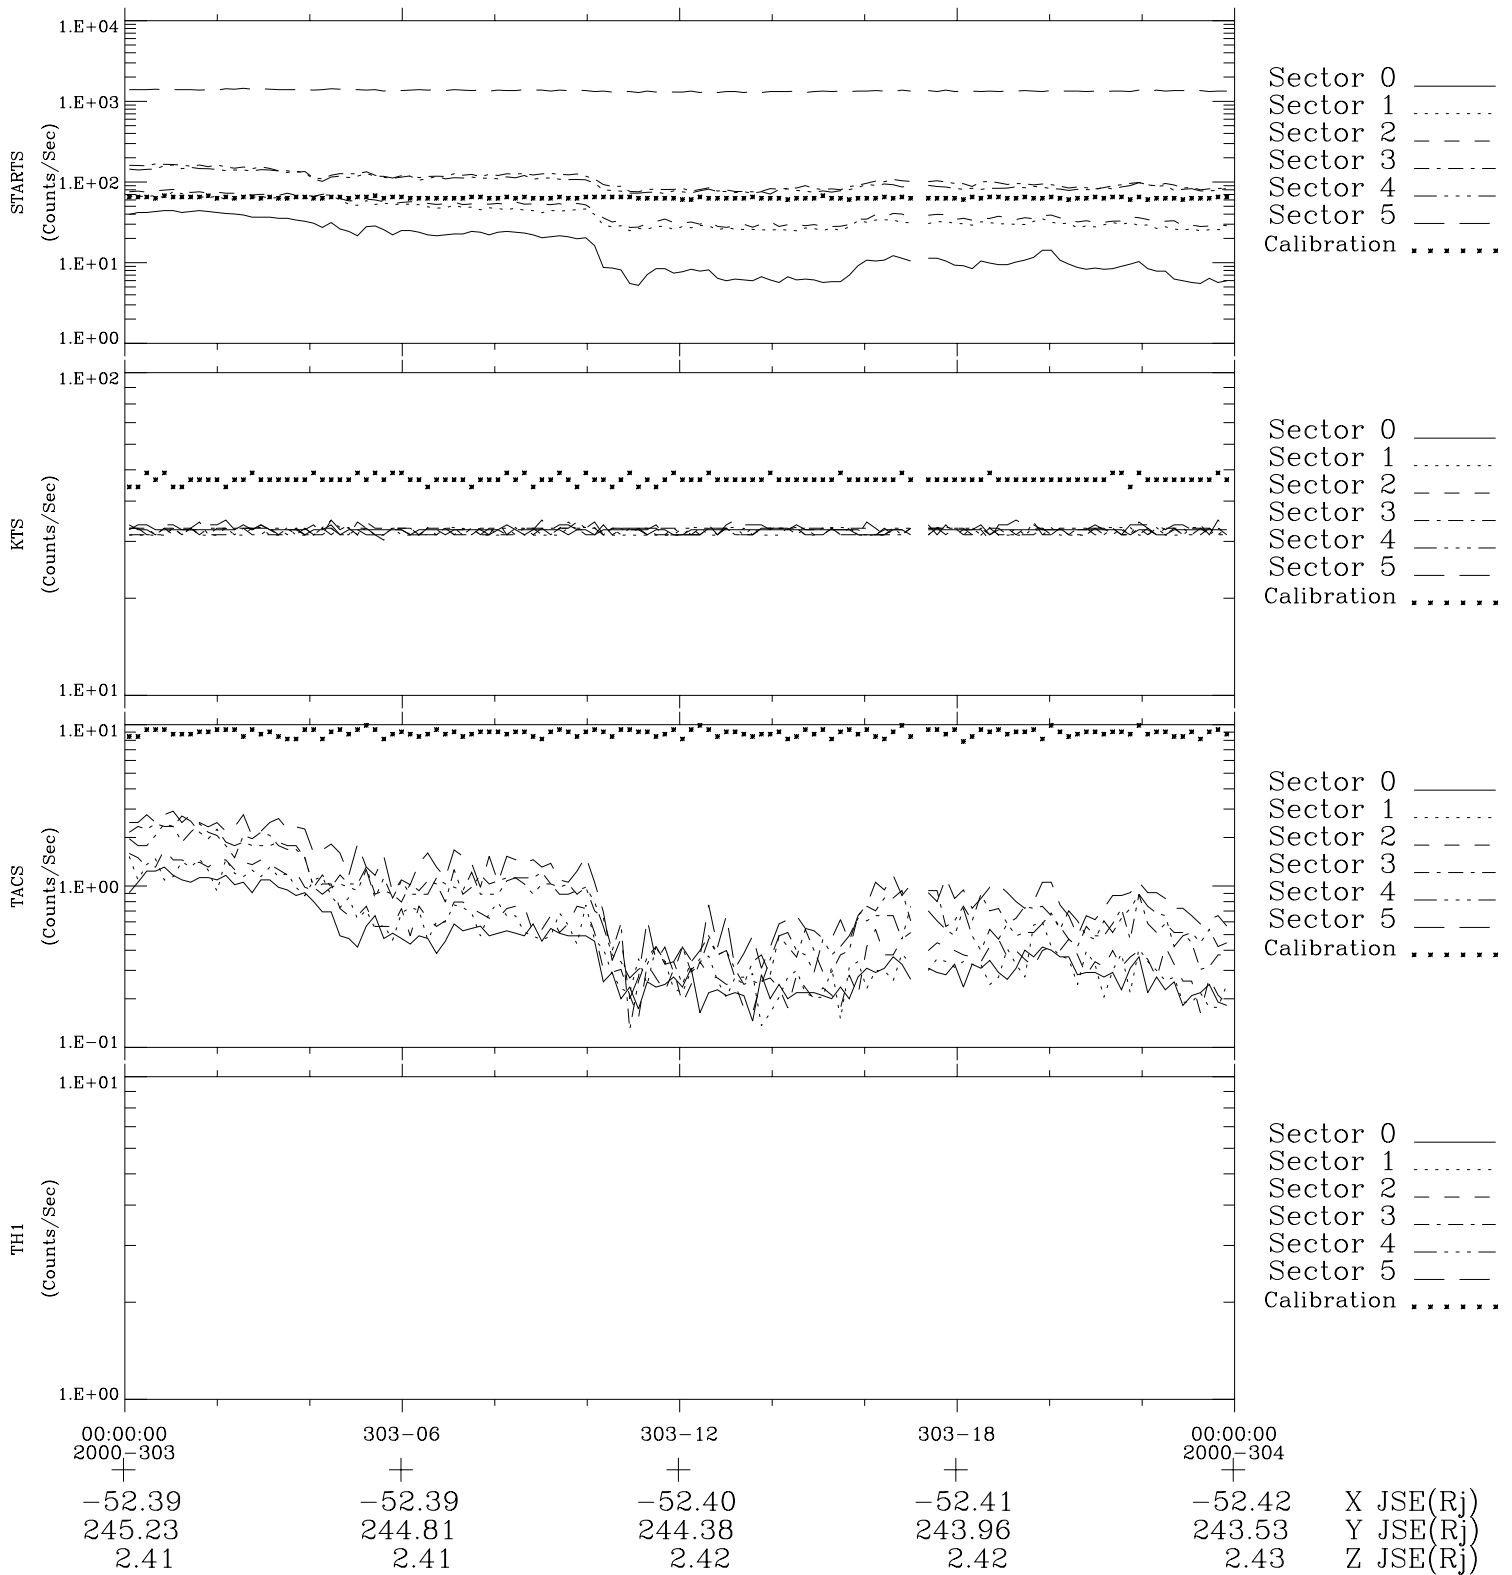

# Galileo EPD Real-Time Six-Sector 00303

Software Version: RTLINE\_R6 V 1.20  
Data Production: 18-05-01  
Plot Production: Mon Sep 17 12:54:26 2001

◇ = Jupiter look direction  
□ = Corotation look direction