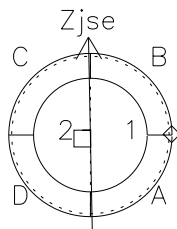

# Galileo EPD Real-Time Six-Sector 00303

Software Version: RTLINE\_R6 V 1.20  
Data Production: 18-05-01  
Plot Production: Mon Sep 17 12:54:26 2001

◇ = Jupiter look direction  
□ = Corotation look direction