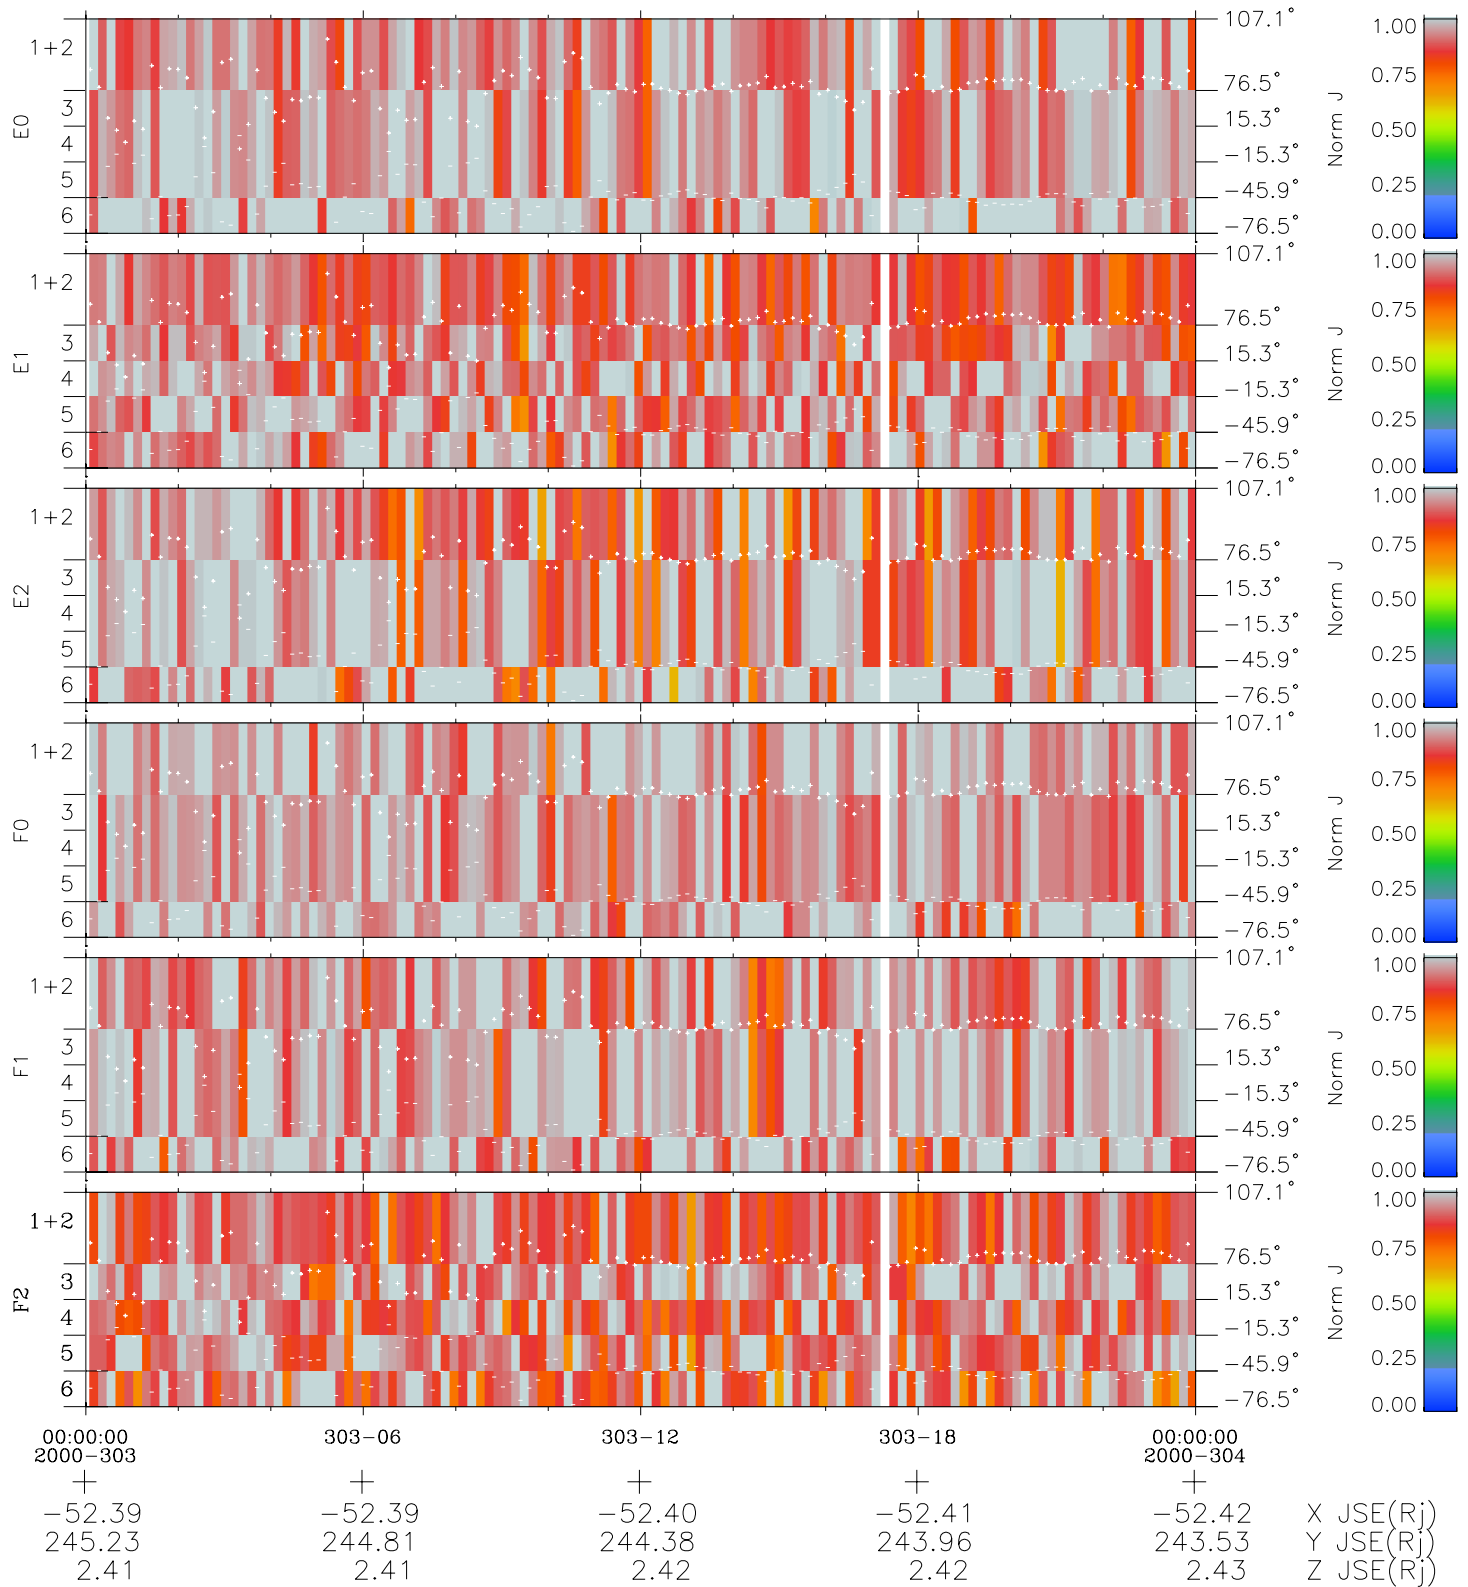

Galileo EPD Real Elevation Anisotropies 00303

Software Version: RTELEV_NORM V 1.20
 Data Production: 18-05-01
 Plot Production: Mon Sep 17 12:53:43 2001
 Color File: wondr3
 Geofactor File: 1.1

- ◇ = Jupiter look direction
- = Corotation look direction