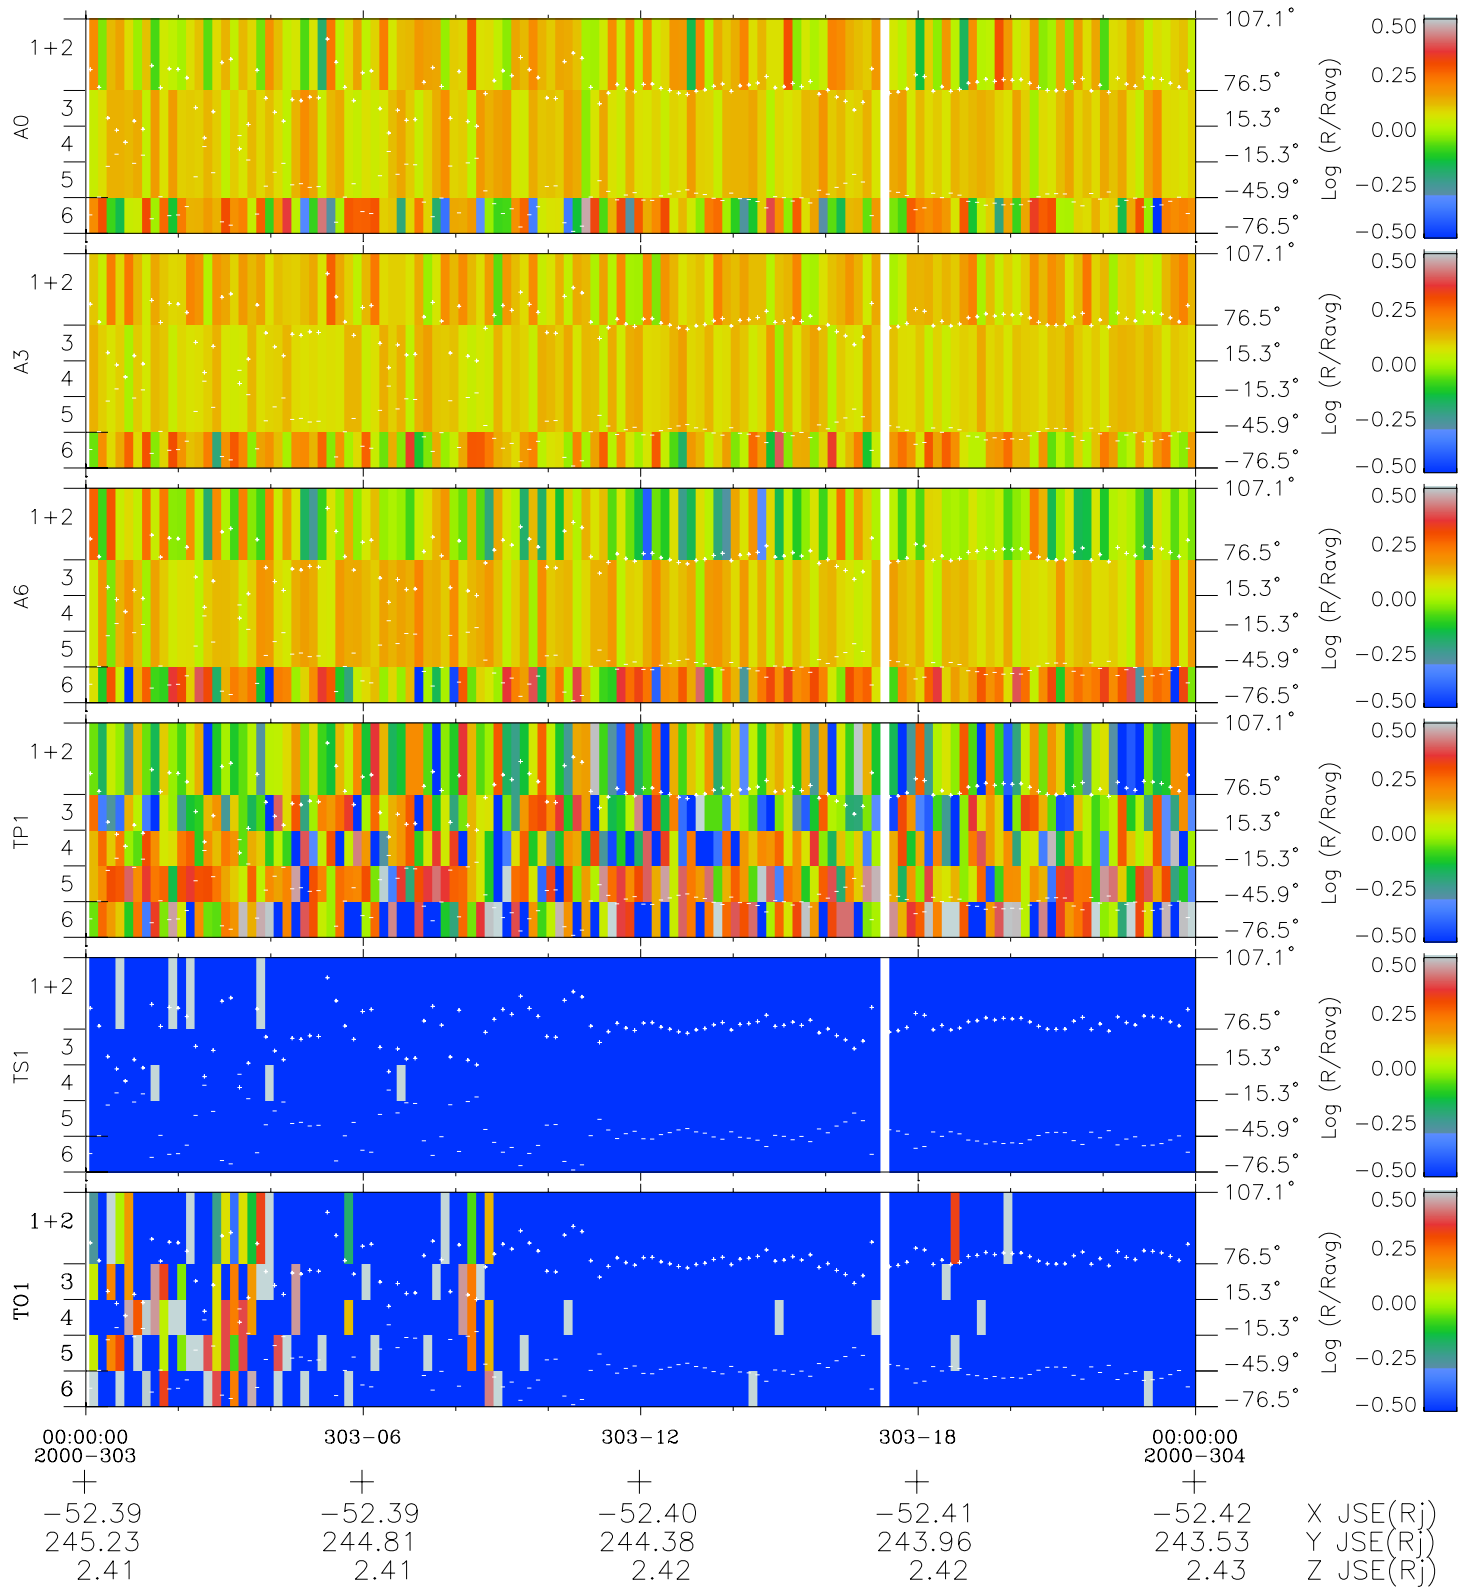

Galileo EPD Real Elevation Anisotropies 00303

Software Version: RTELEV_MEAN V 1.20
 Data Production: 18-05-01
 Plot Production: Mon Sep 17 12:53:17 2001
 Color File: wondr3
 Geofactor File: 1.1

- ◇ = Jupiter look direction
- = Corotation look direction