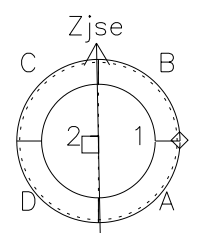

Galileo EPD Real Time Azimuth Anisotropies 00303

Software Version: RTAZIM_MEAN V 1.20
Data Production: 18-05-01
Plot Production: Mon Sep 17 12:53:48 2001
Color File: wondr3
Geofactor File: 1.1

◇ = Jupiter look direction
□ = Corotation look direction