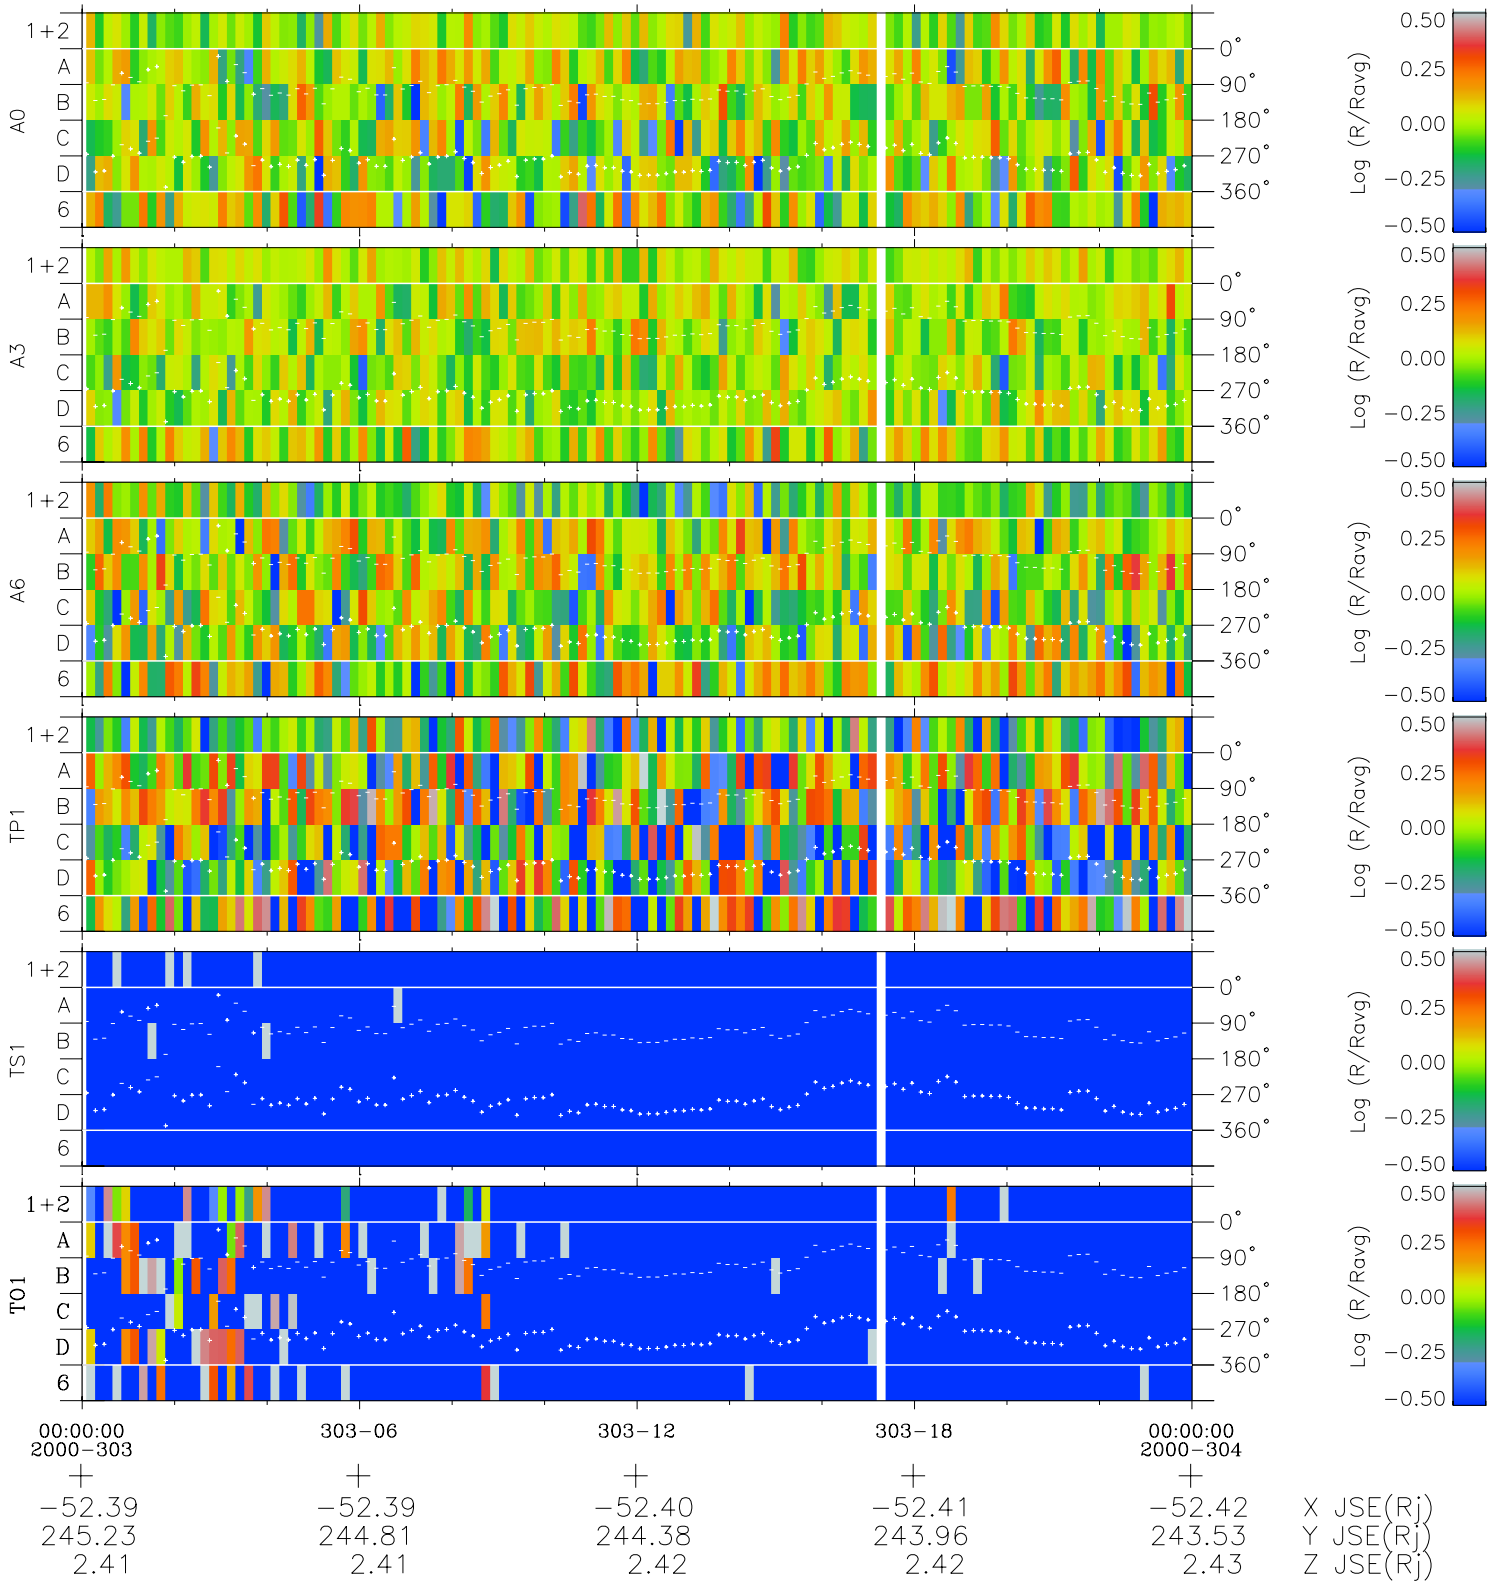

Galileo EPD Real Time Azimuth Anisotropies 00303

Software Version: RTAZIM_MEAN V 1.20
Data Production: 18-05-01
Plot Production: Mon Sep 17 12:53:48 2001
Color File: wondr3
Geofactor File: 1.1

◇ = Jupiter look direction
□ = Corotation look direction