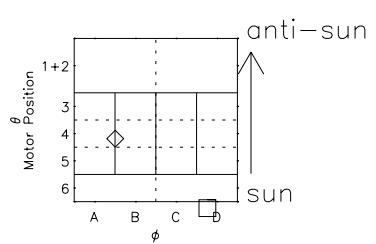

Galileo EPD Real Time Azimuth Anisotropies 00303

Software Version: RTAZIM_MEAN V 1.20
Data Production: 18-05-01
Plot Production: Mon Sep 17 12:53:48 2001
Color File: wondr3
Geofactor File: 1.1

◇ = Jupiter look direction
□ = Corotation look direction