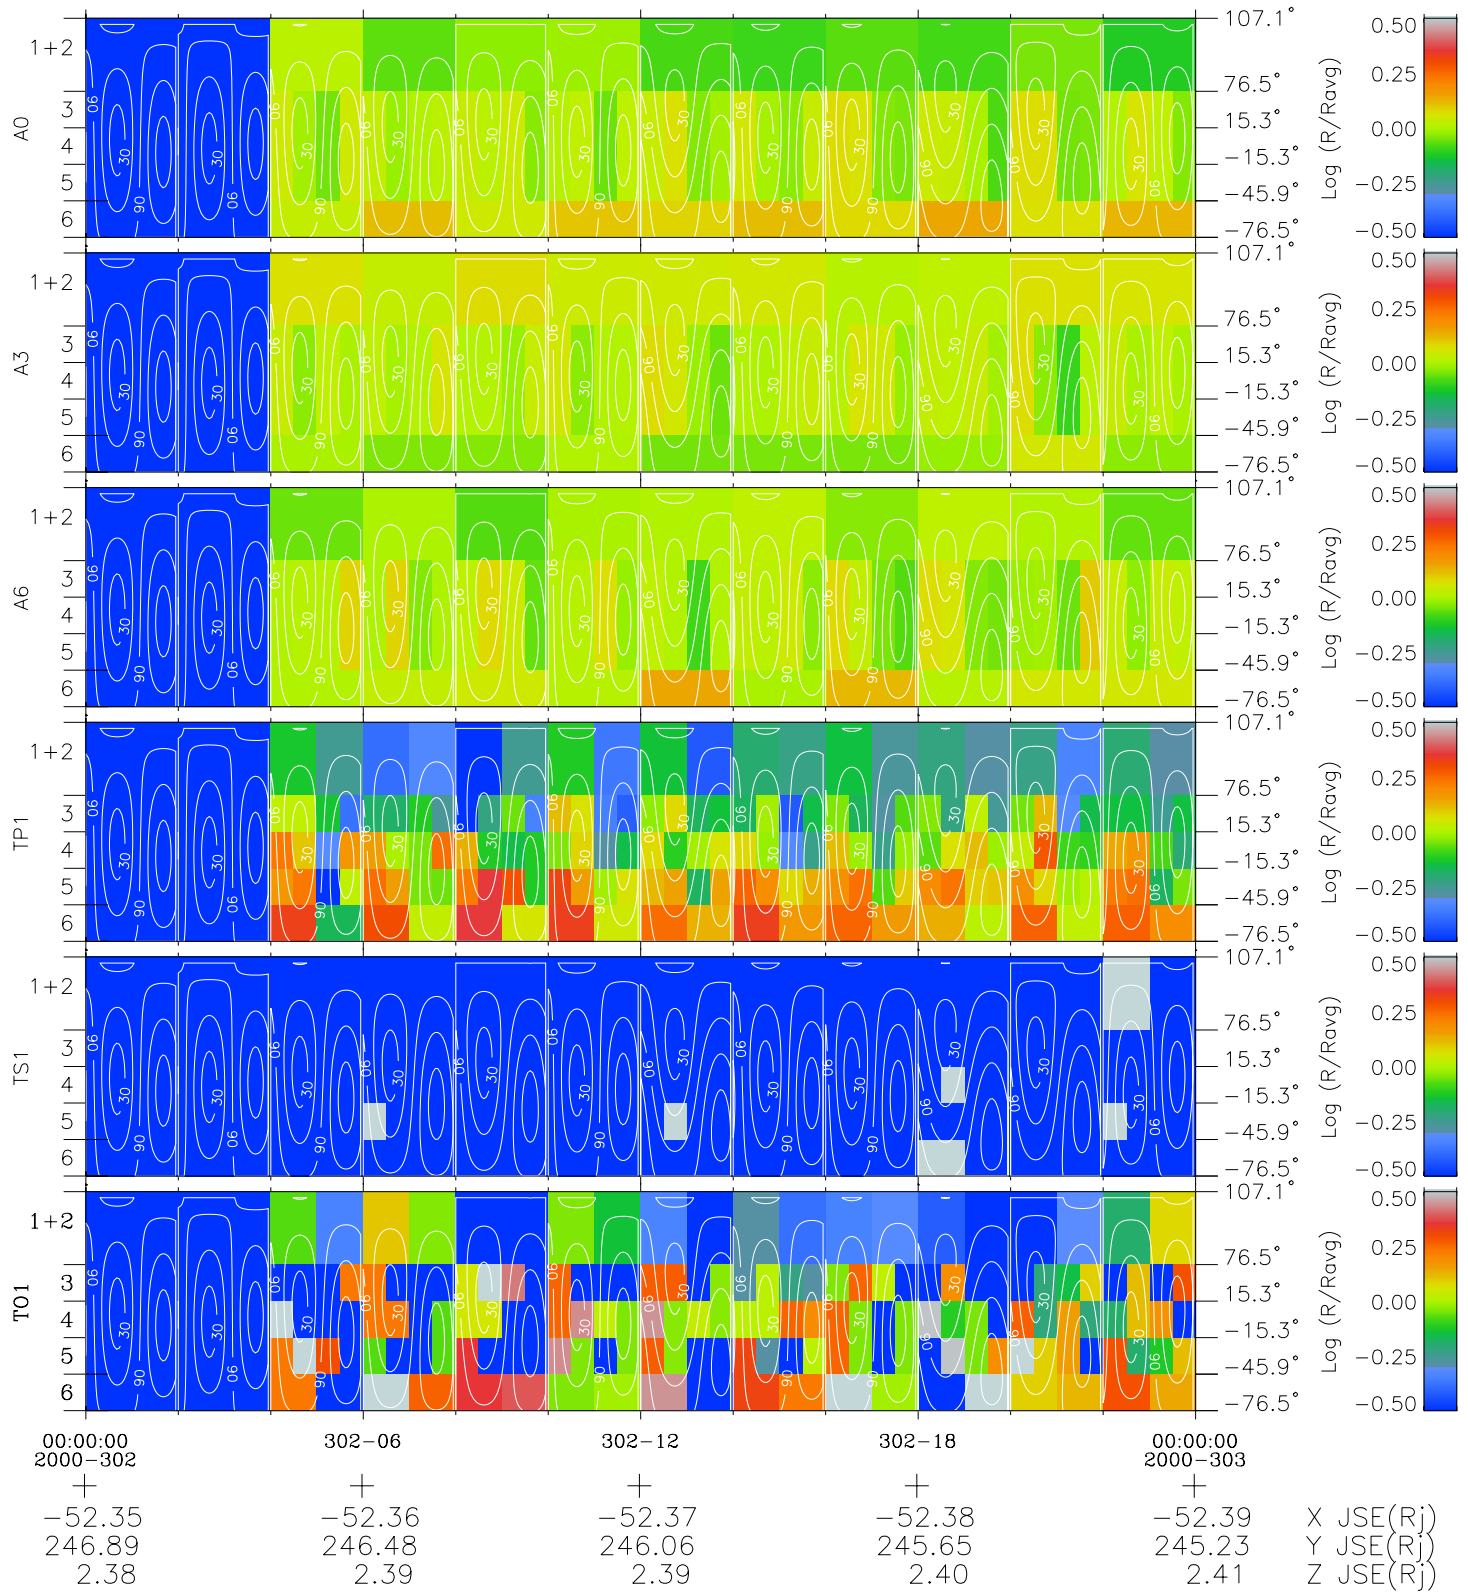

# Galileo EPD Real Time All-Sky Anisotropies 00302

Software Version: RTSKY\_MEAN V 1.20  
 Data Production: 18-05-01  
 Plot Production: Mon Sep 17 12:45:13 2001  
 Color File: wondr3  
 Geofactor File: 1.1

- ◇ = Jupiter look direction
- = Corotation look direction