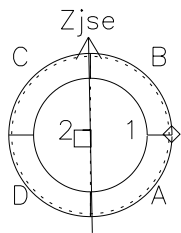

# Galileo EPD Real-Time Six-Sector 00302

Software Version: RTLINE\_R6 V 1.20  
Data Production: 18-05-01  
Plot Production: Mon Sep 17 12:47:00 2001

◇ = Jupiter look direction  
□ = Corotation look direction