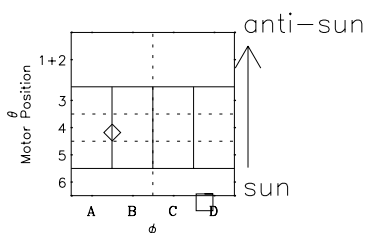

# Galileo EPD Real-Time Six-Sector 00302

Software Version: RTLINE\_R6 V 1.20  
Data Production: 18-05-01  
Plot Production: Mon Sep 17 12:47:00 2001

◇ = Jupiter look direction  
□ = Corotation look direction