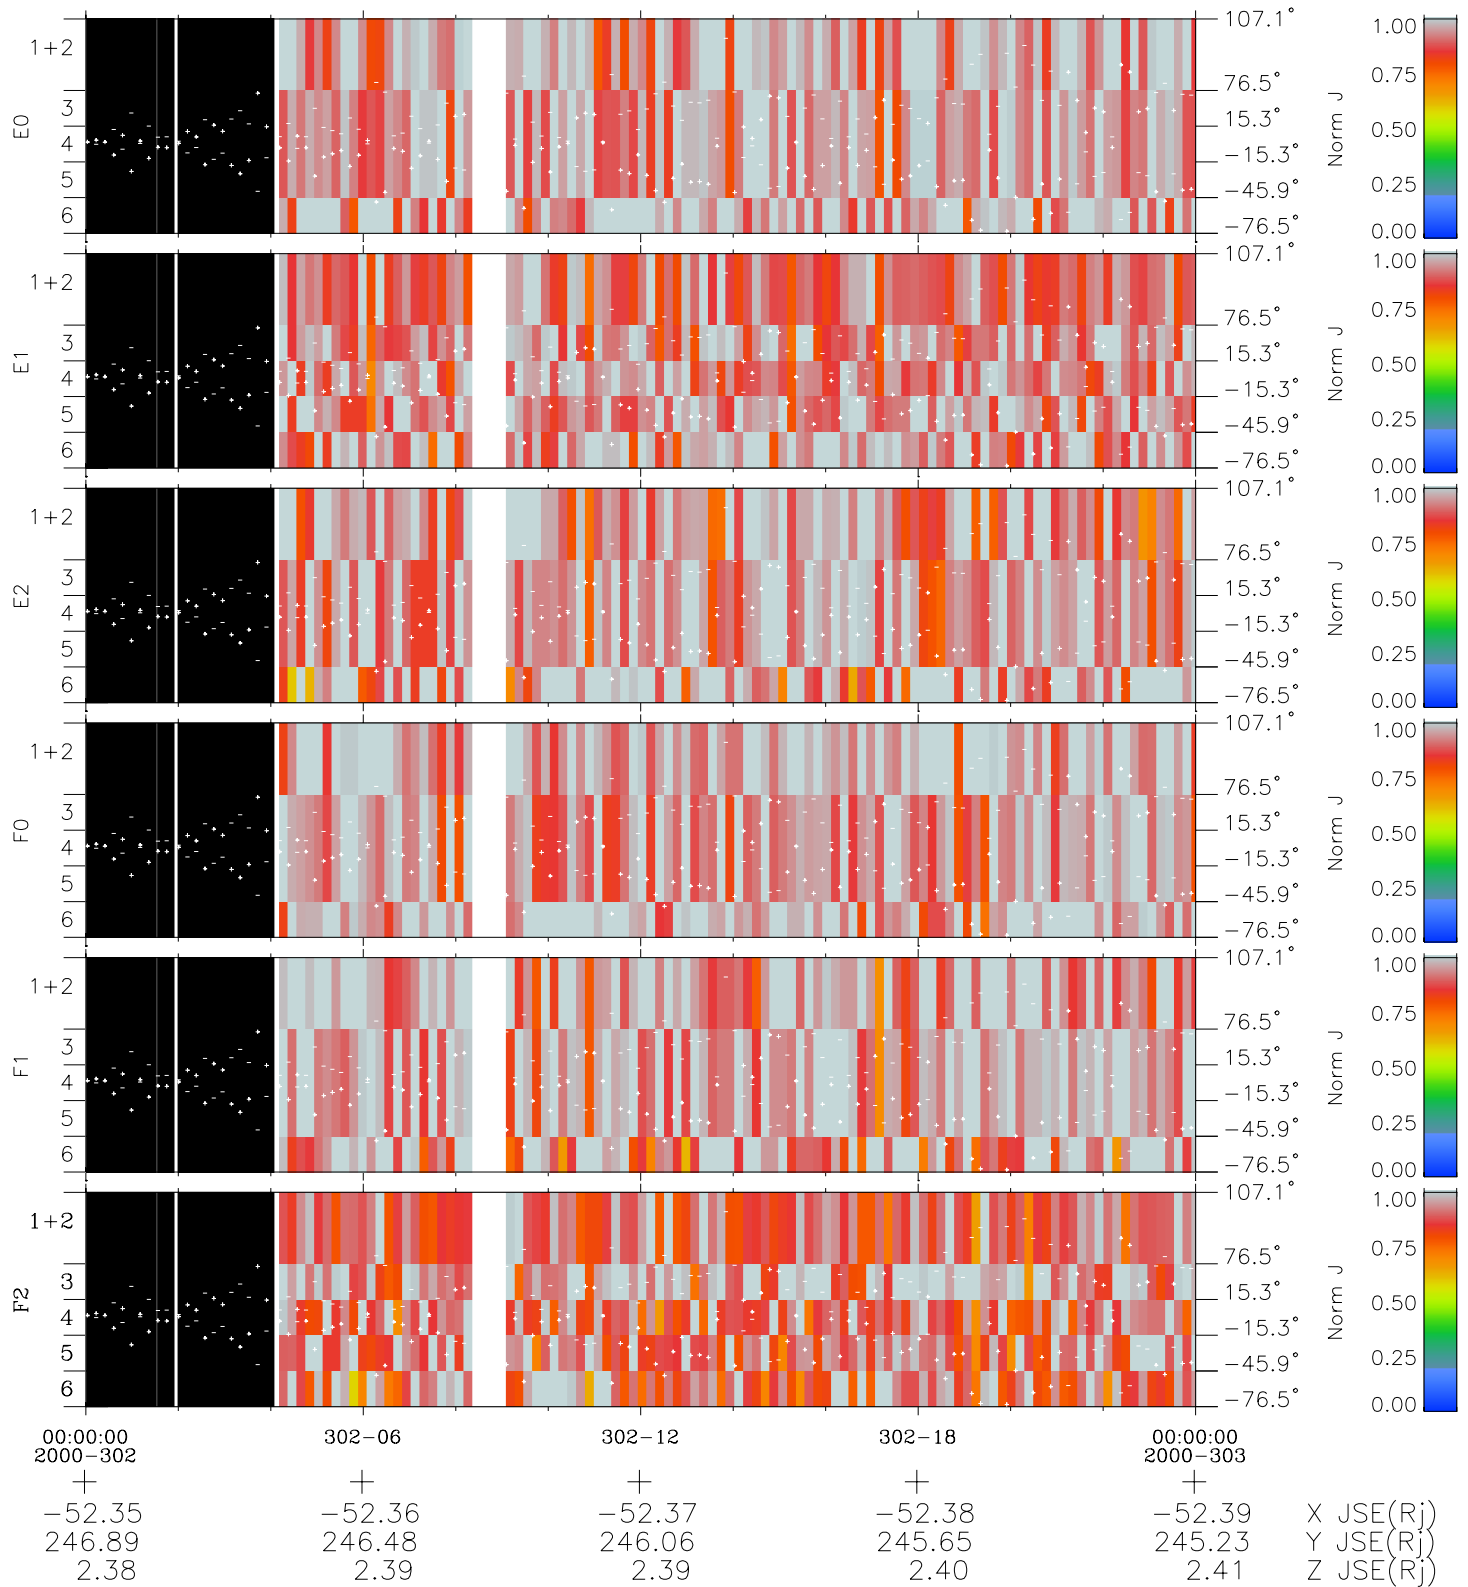

# Galileo EPD Real Elevation Anisotropies 00302

Software Version: RTELEV\_NORM V 1.20  
Data Production: 18-05-01  
Plot Production: Mon Sep 17 12:46:17 2001  
Color File: wondr3  
Geofactor File: 1.1

- ◇ = Jupiter look direction
- = Corotation look direction