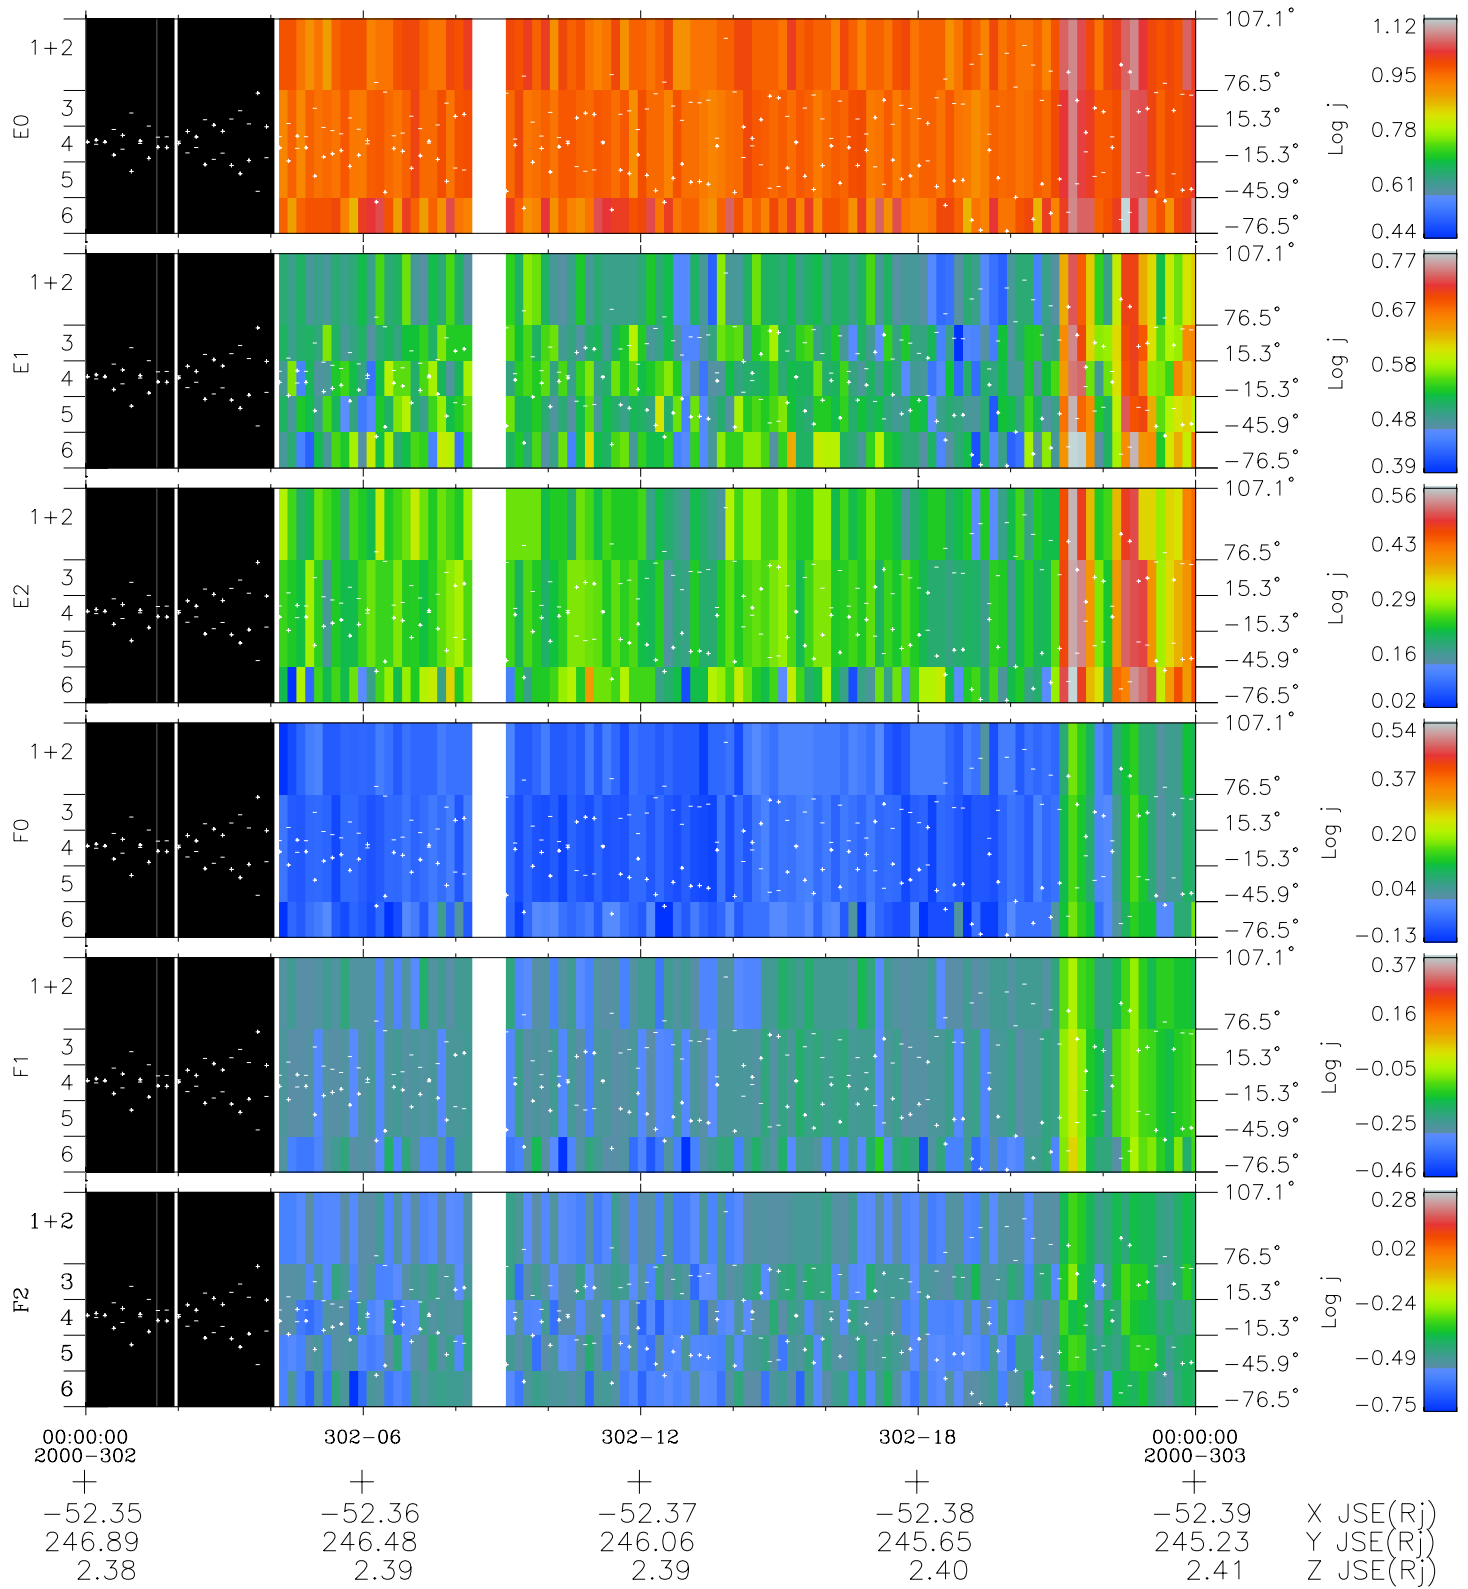

# Galileo EPD Real Elevation Anisotropies 00302

Software Version: RTELEV\_FLUX V 1.20  
Data Production: 18-05-01  
Plot Production: Mon Sep 17 12:46:07 2001  
Color File: wondr3  
Geofactor File: 1.1

- ◇ = Jupiter look direction
- = Corotation look direction