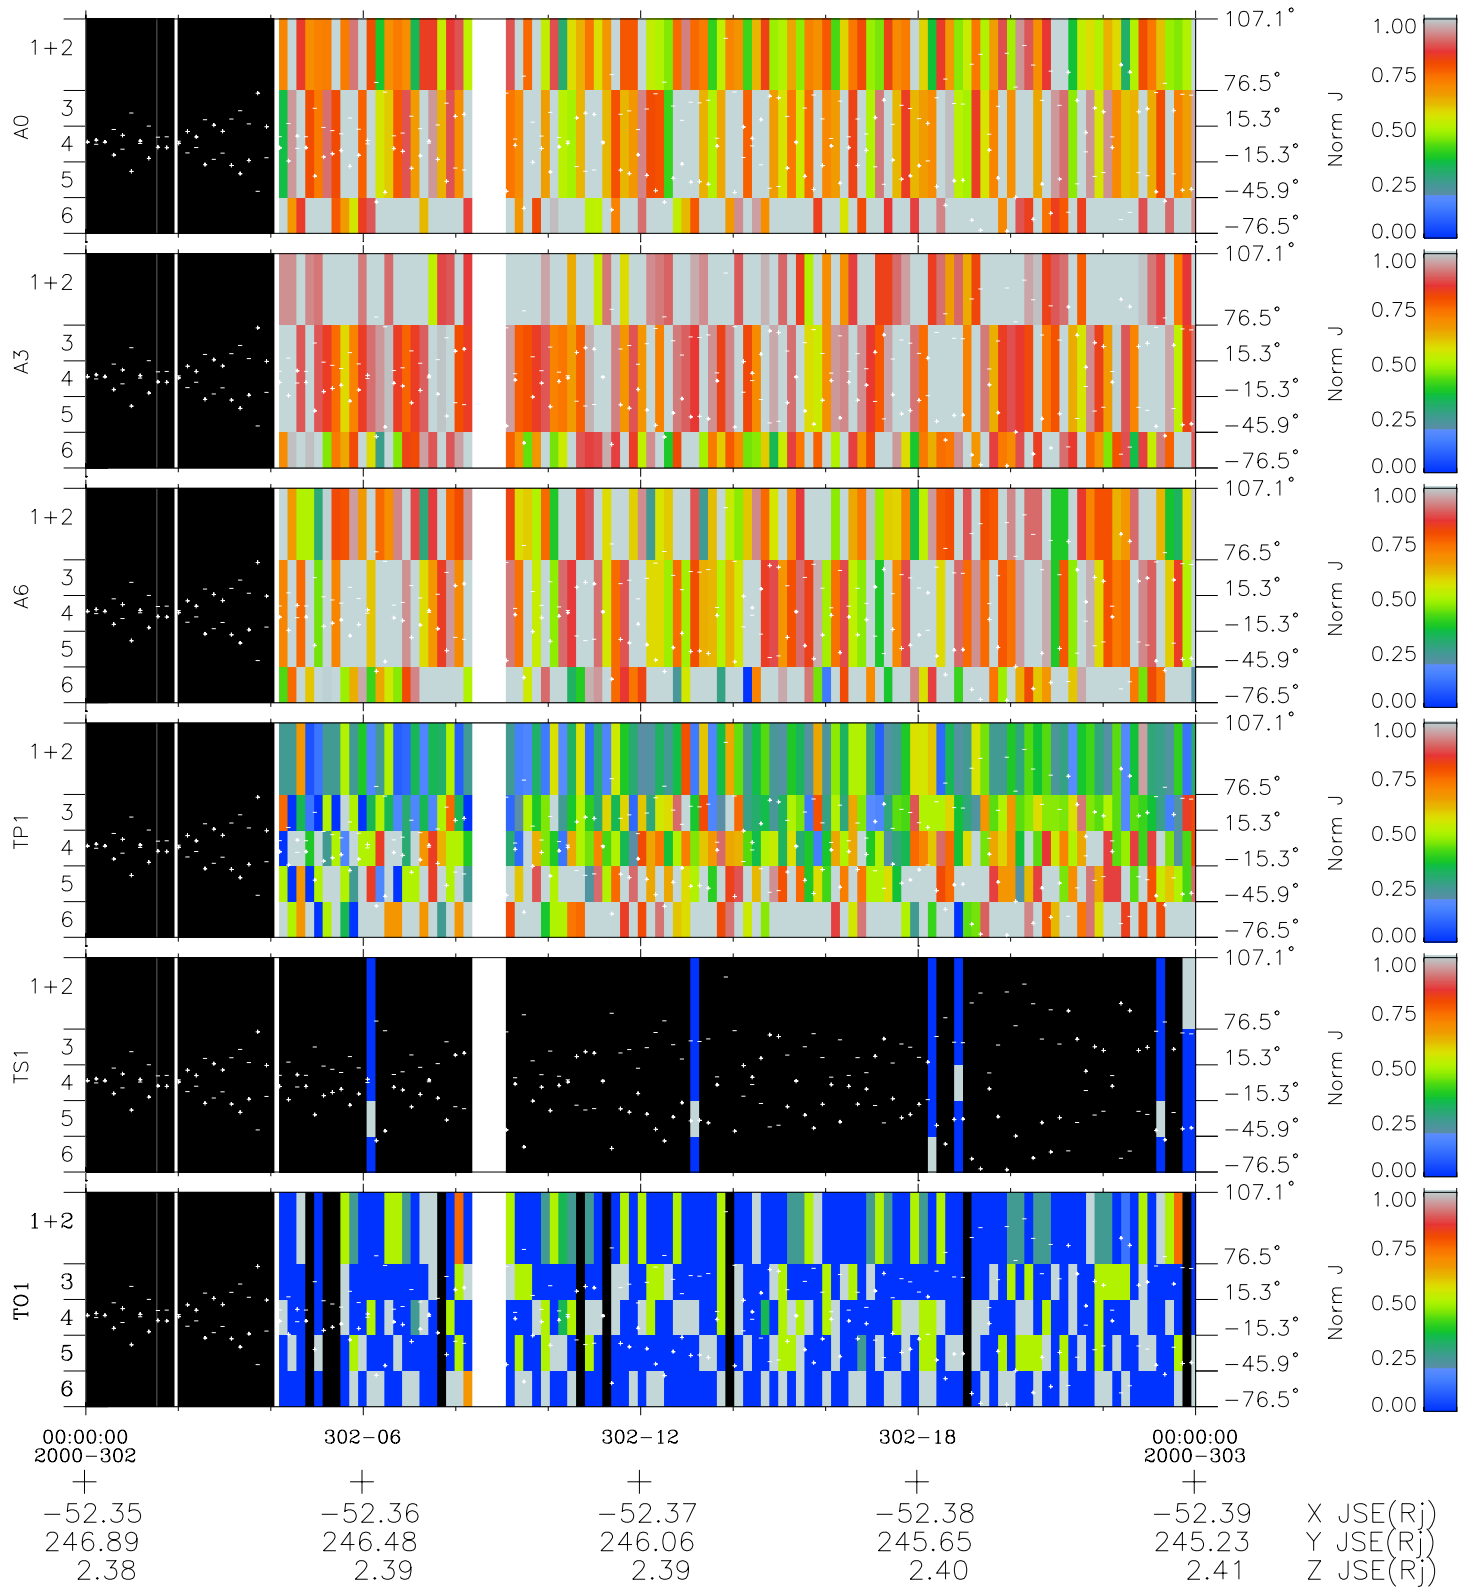

Galileo EPD Real Elevation Anisotropies 00302

Software Version: RTELEV_NORM V 1.20
Data Production: 18-05-01
Plot Production: Mon Sep 17 12:46:12 2001
Color File: wondr3
Geofactor File: 1.1

- ◇ = Jupiter look direction
- = Corotation look direction