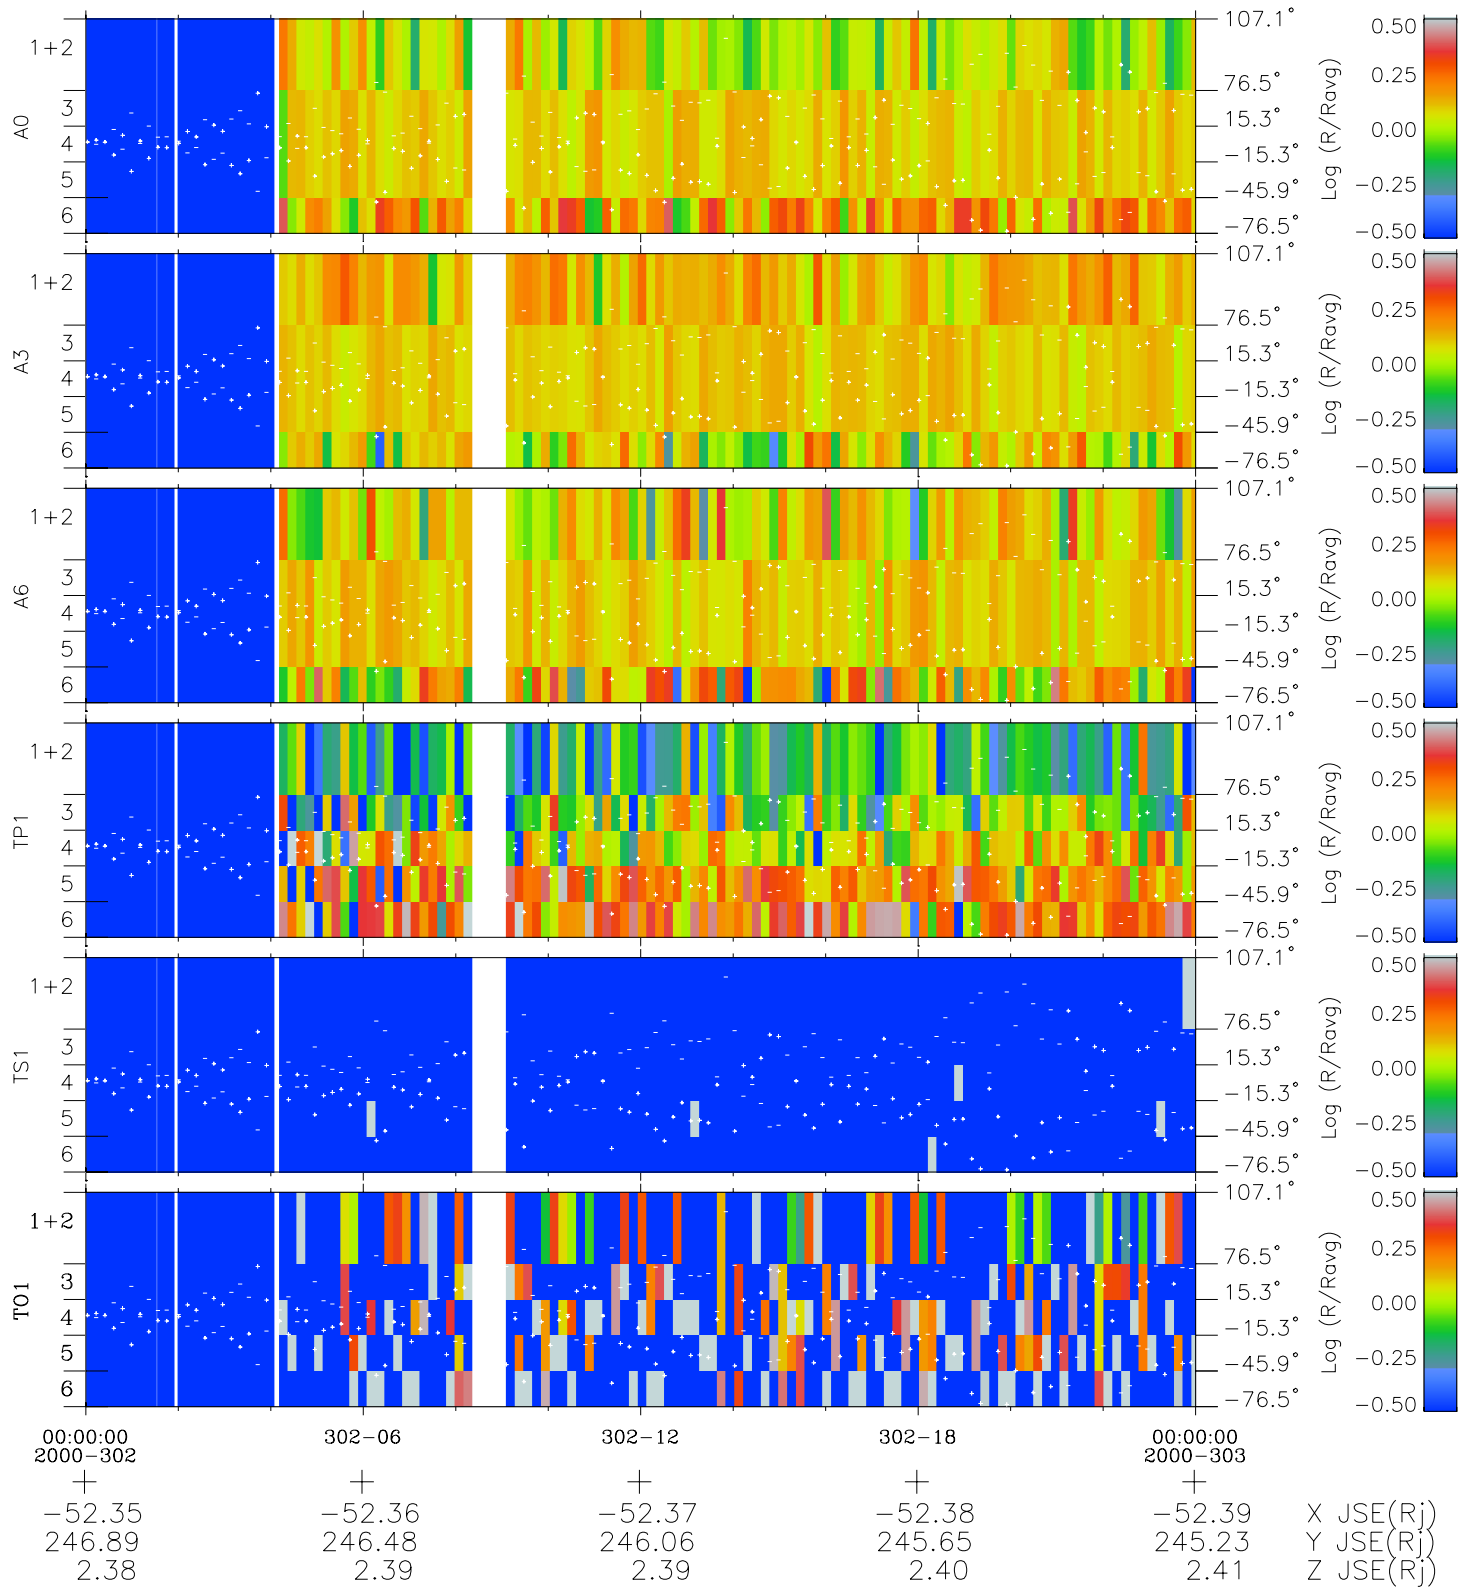

# Galileo EPD Real Elevation Anisotropies 00302

Software Version: RTELEV\_MEAN V 1.20  
 Data Production: 18-05-01  
 Plot Production: Mon Sep 17 12:45:51 2001  
 Color File: wondr3  
 Geofactor File: 1.1

- ◇ = Jupiter look direction
- = Corotation look direction