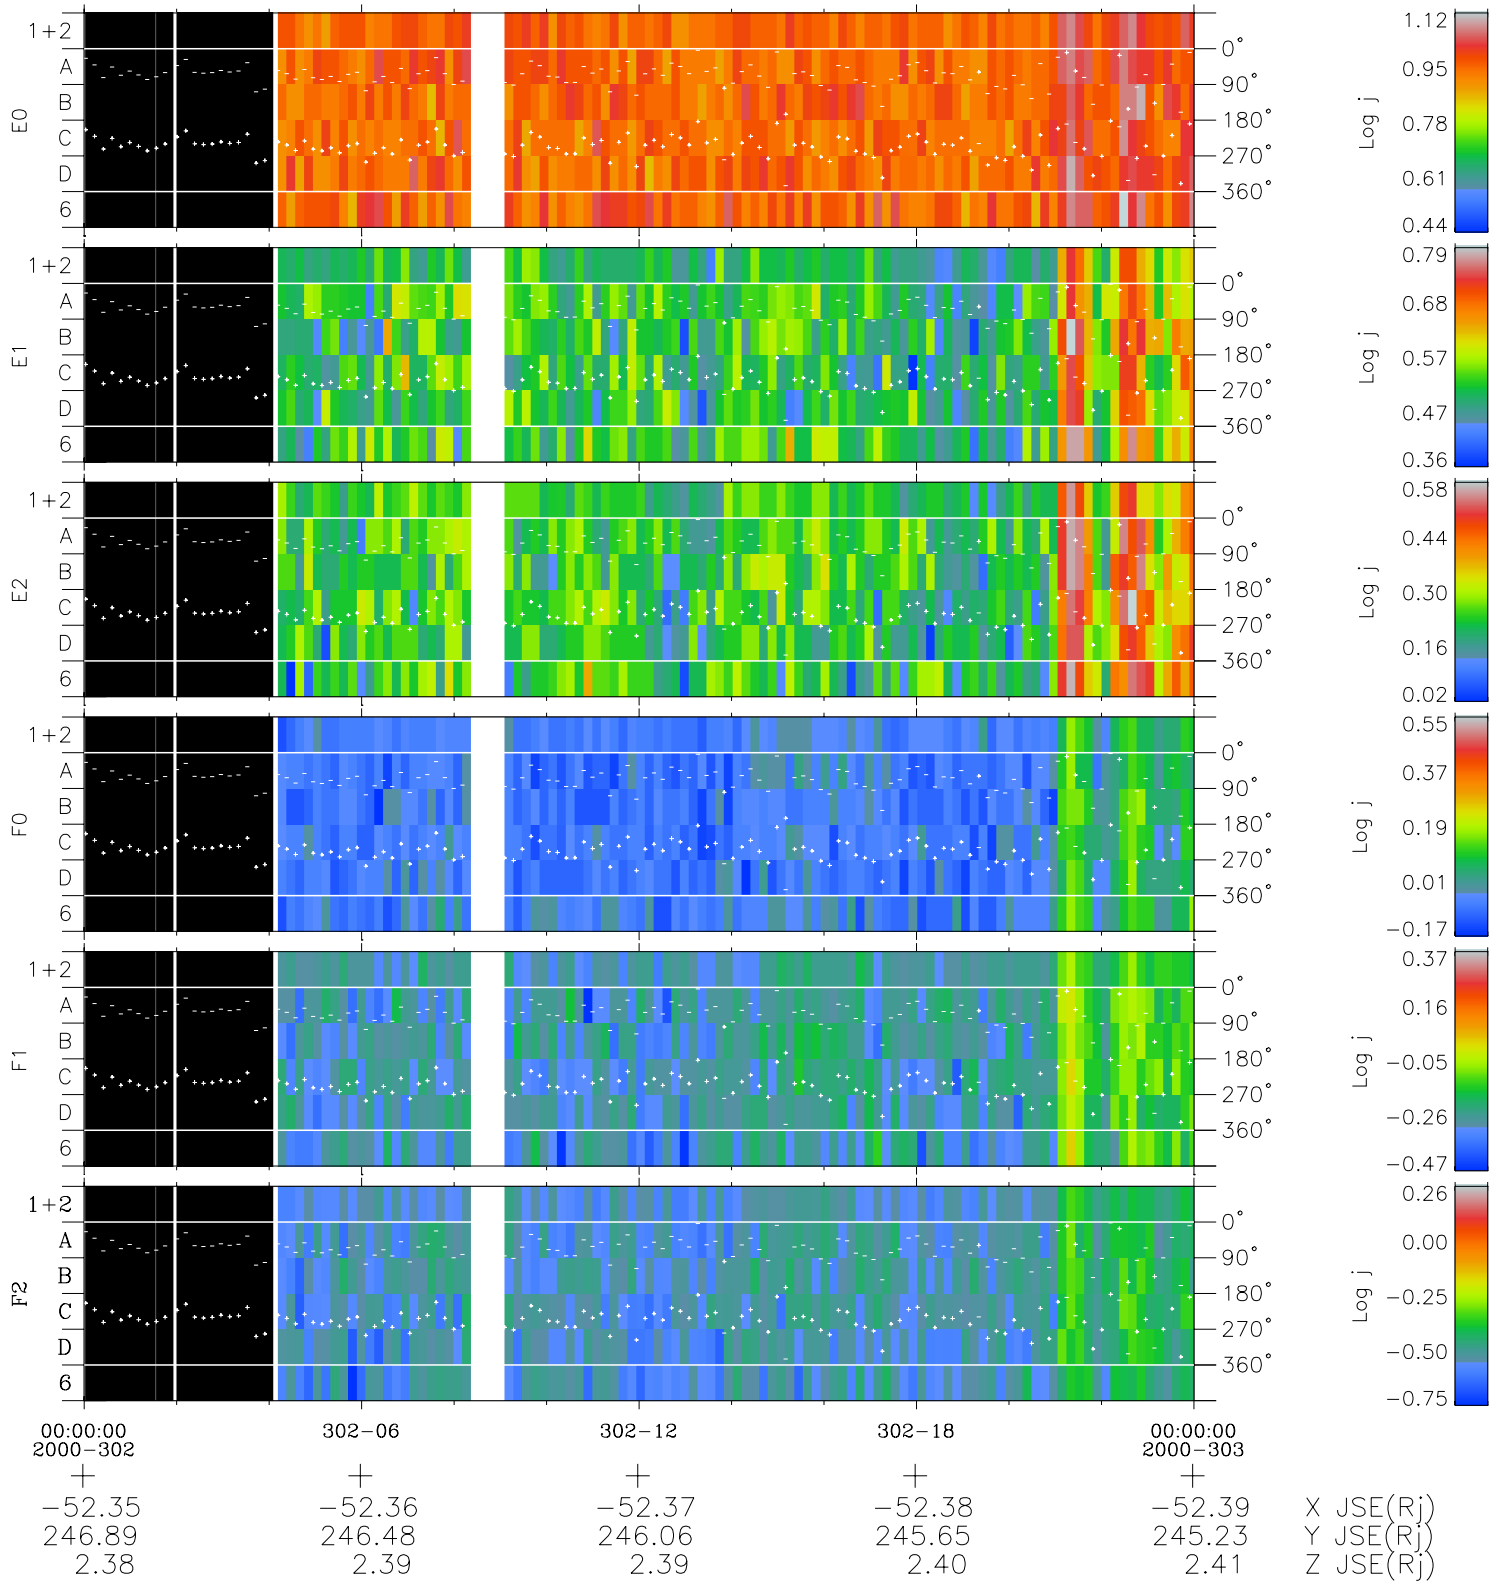

Galileo EPD Real Time Azimuth Anisotropies 00302

Software Version: RTAZIM_FLUX V 1.20
Data Production: 18-05-01
Plot Production: Mon Sep 17 12:46:37 2001
Color File: wondr3
Geofactor File: 1.1

- ◇ = Jupiter look direction
- = Corotation look direction