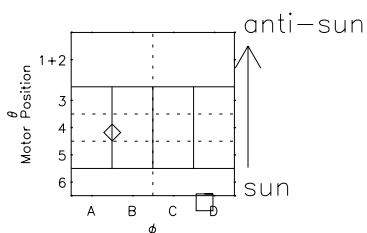

Galileo EPD Real Time Azimuth Anisotropies 00302

Software Version: RTAZIM_FLUX V 1.20
Data Production: 18-05-01
Plot Production: Mon Sep 17 12:46:37 2001
Color File: wondr3
Geofactor File: 1.1

- ◇ = Jupiter look direction
- = Corotation look direction