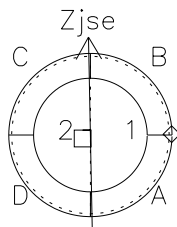

Galileo EPD Real Time Azimuth Anisotropies 00302

Software Version: RTAZIM_FLUX V 1.20
Data Production: 18-05-01
Plot Production: Mon Sep 17 12:46:37 2001
Color File: wondr3
Geofactor File: 1.1

- ◇ = Jupiter look direction
- = Corotation look direction