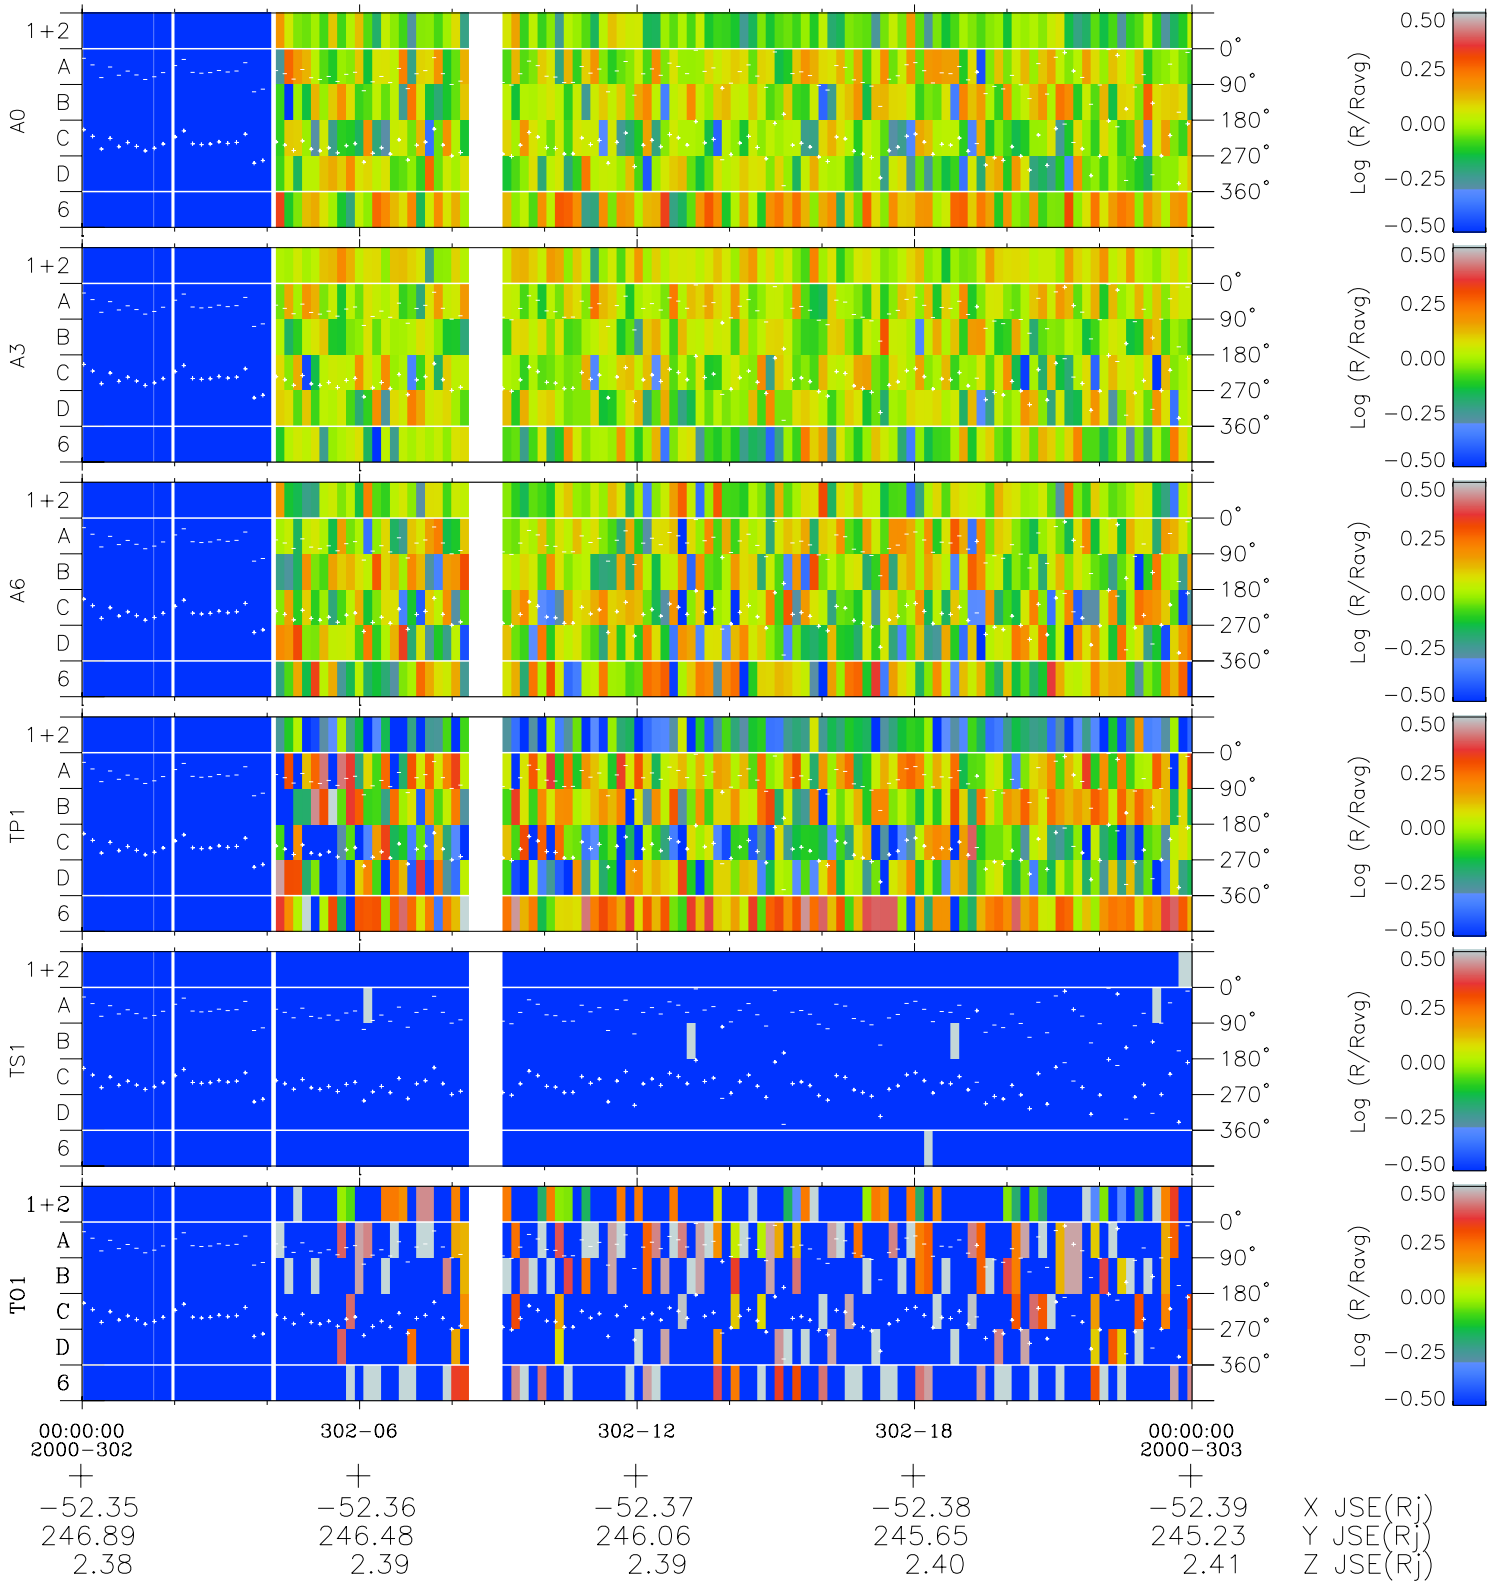

Galileo EPD Real Time Azimuth Anisotropies 00302

Software Version: RTAZIM_MEAN V 1.20
Data Production: 18-05-01
Plot Production: Mon Sep 17 12:46:23 2001
Color File: wondr3
Geofactor File: 1.1

◇ = Jupiter look direction
□ = Corotation look direction