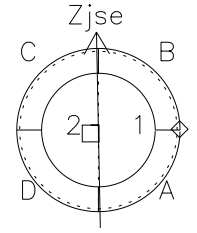

Galileo EPD Real Time Azimuth Anisotropies 00302

Software Version: RTAZIM_MEAN V 1.20
Data Production: 18-05-01
Plot Production: Mon Sep 17 12:46:23 2001
Color File: wondr3
Geofactor File: 1.1

◇ = Jupiter look direction
□ = Corotation look direction