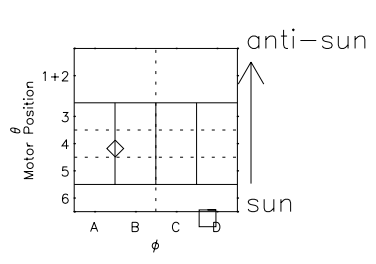

Galileo EPD Real Time Azimuth Anisotropies 00302

Software Version: RTAZIM_MEAN V 1.20
Data Production: 18-05-01
Plot Production: Mon Sep 17 12:46:23 2001
Color File: wondr3
Geofactor File: 1.1

◇ = Jupiter look direction
□ = Corotation look direction