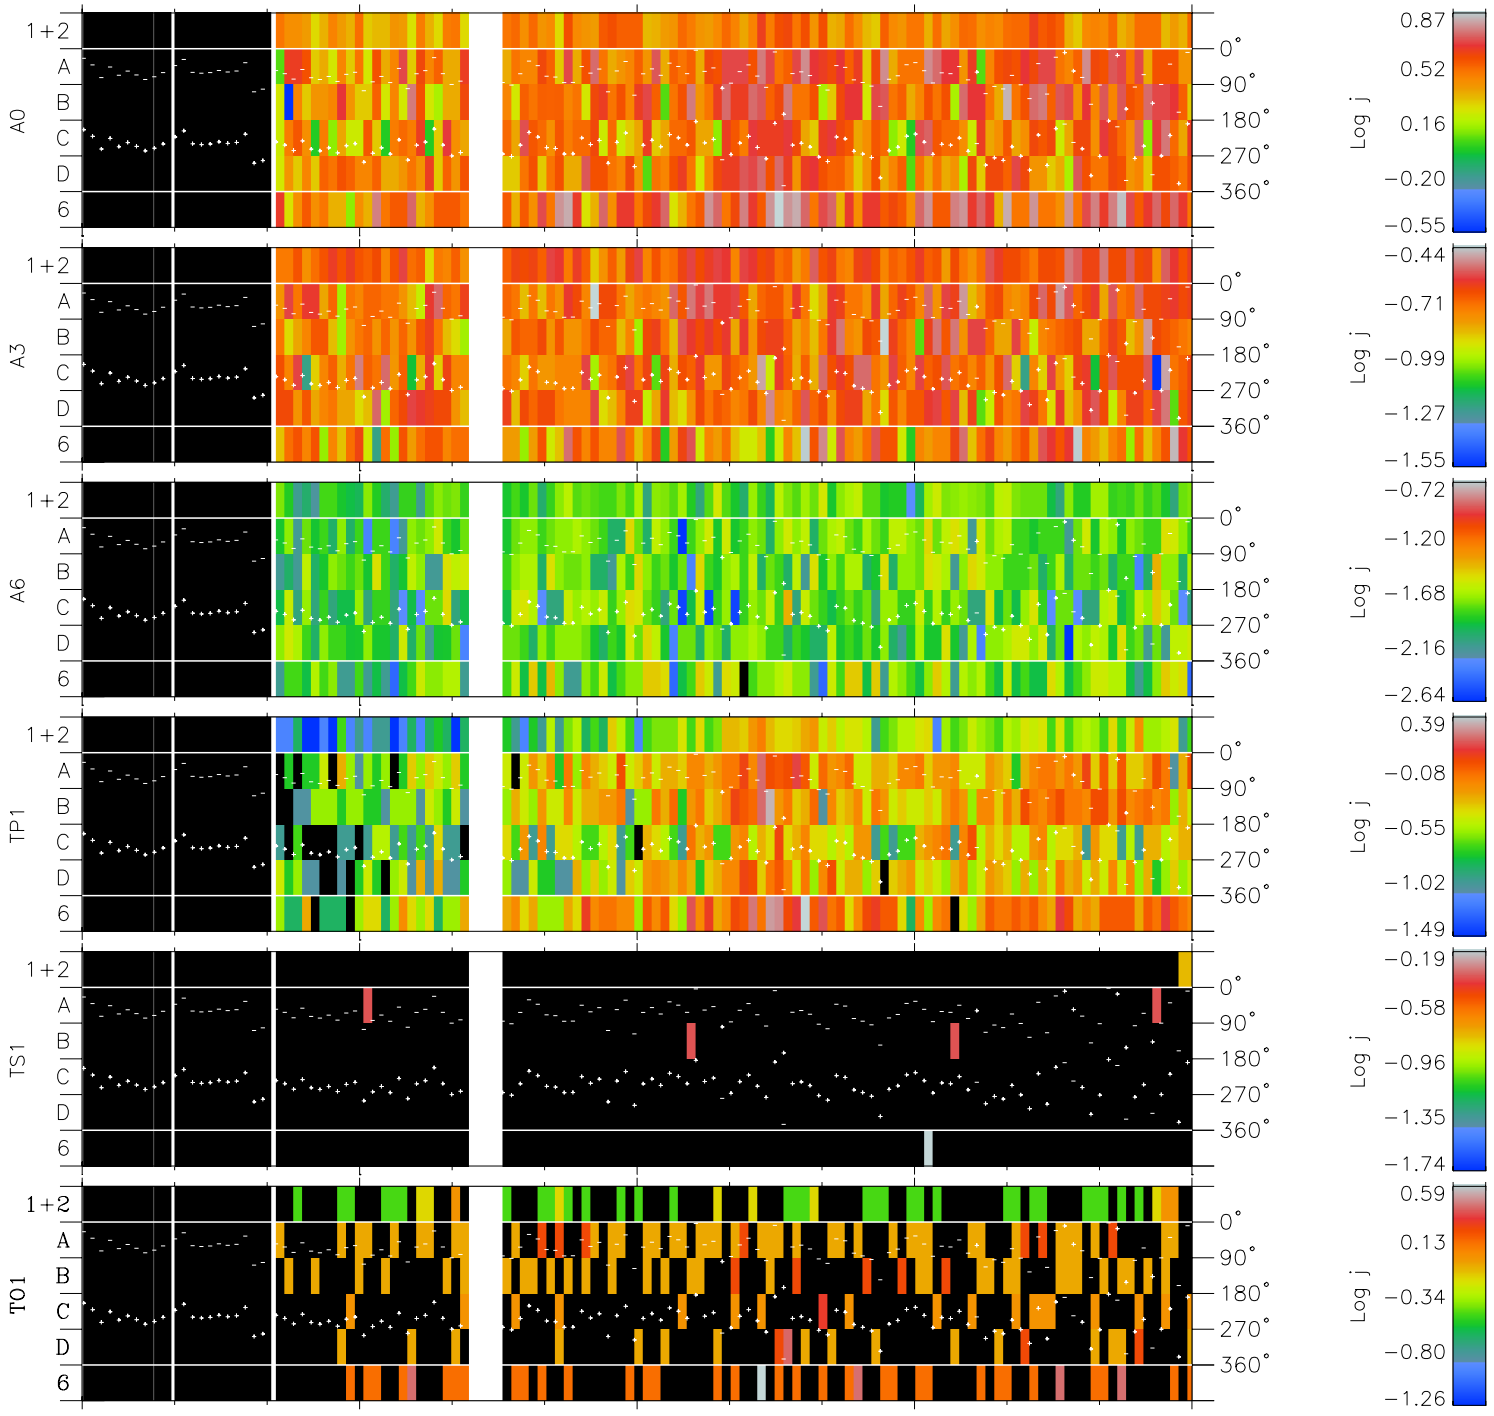

Galileo EPD Real Time Azimuth Anisotropies 00302

Software Version: RTAZIM_FLUX V 1.20
Data Production: 18-05-01
Plot Production: Mon Sep 17 12:46:32 2001
Color File: wondr3
Geofactor File: 1.1

Time	X	Y	Z	Label
00:00:00 2000-302	-52.35	246.89	2.38	+
302-06	-52.36	246.48	2.39	+
302-12	-52.37	246.06	2.39	+
302-18	-52.38	245.65	2.40	+
00:00:00 2000-303	-52.39	245.23	2.41	+

- ◇ = Jupiter look direction
- = Corotation look direction