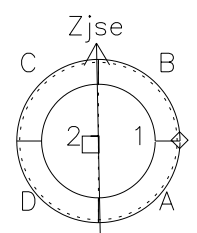

Galileo EPD Real Time Azimuth Anisotropies 00302

Software Version: RTAZIM_FLUX V 1.20
Data Production: 18-05-01
Plot Production: Mon Sep 17 12:46:32 2001
Color File: wondr3
Geofactor File: 1.1

Time	X	Y	Z	Label
00:00:00 2000-302	-52.35	246.89	2.38	+
302-06	-52.36	246.48	2.39	+
302-12	-52.37	246.06	2.39	+
302-18	-52.38	245.65	2.40	+
00:00:00 2000-303	-52.39	245.23	2.41	+

- ◇ = Jupiter look direction
- = Corotation look direction