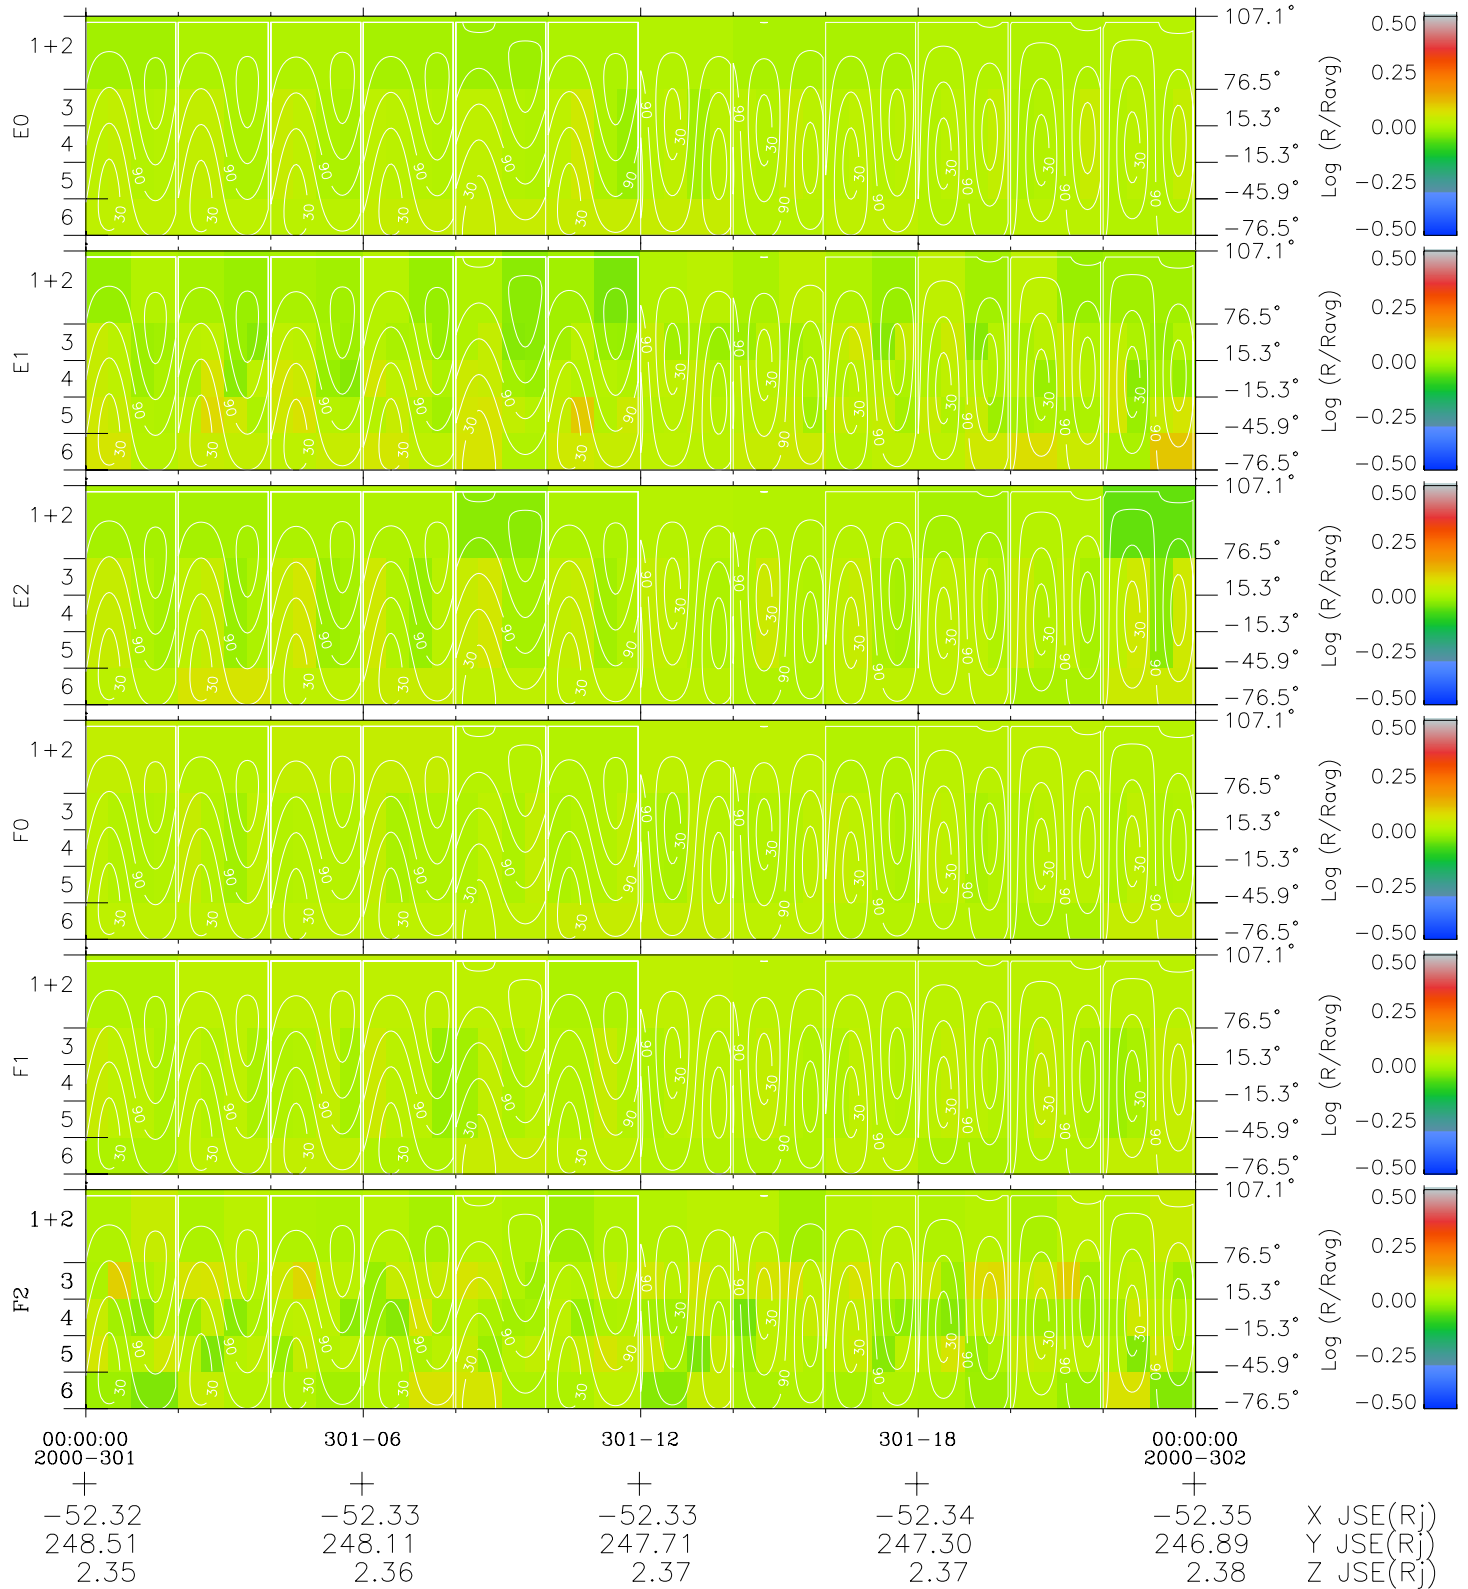

# Galileo EPD Real Time All-Sky Anisotropies 00301

Software Version: RTSKY\_MEAN V 1.20  
 Data Production: 18-05-01  
 Plot Production: Mon Sep 17 12:37:54 2001  
 Color File: wondr3  
 Geofactor File: 1.1

- ◇ = Jupiter look direction
- = Corotation look direction