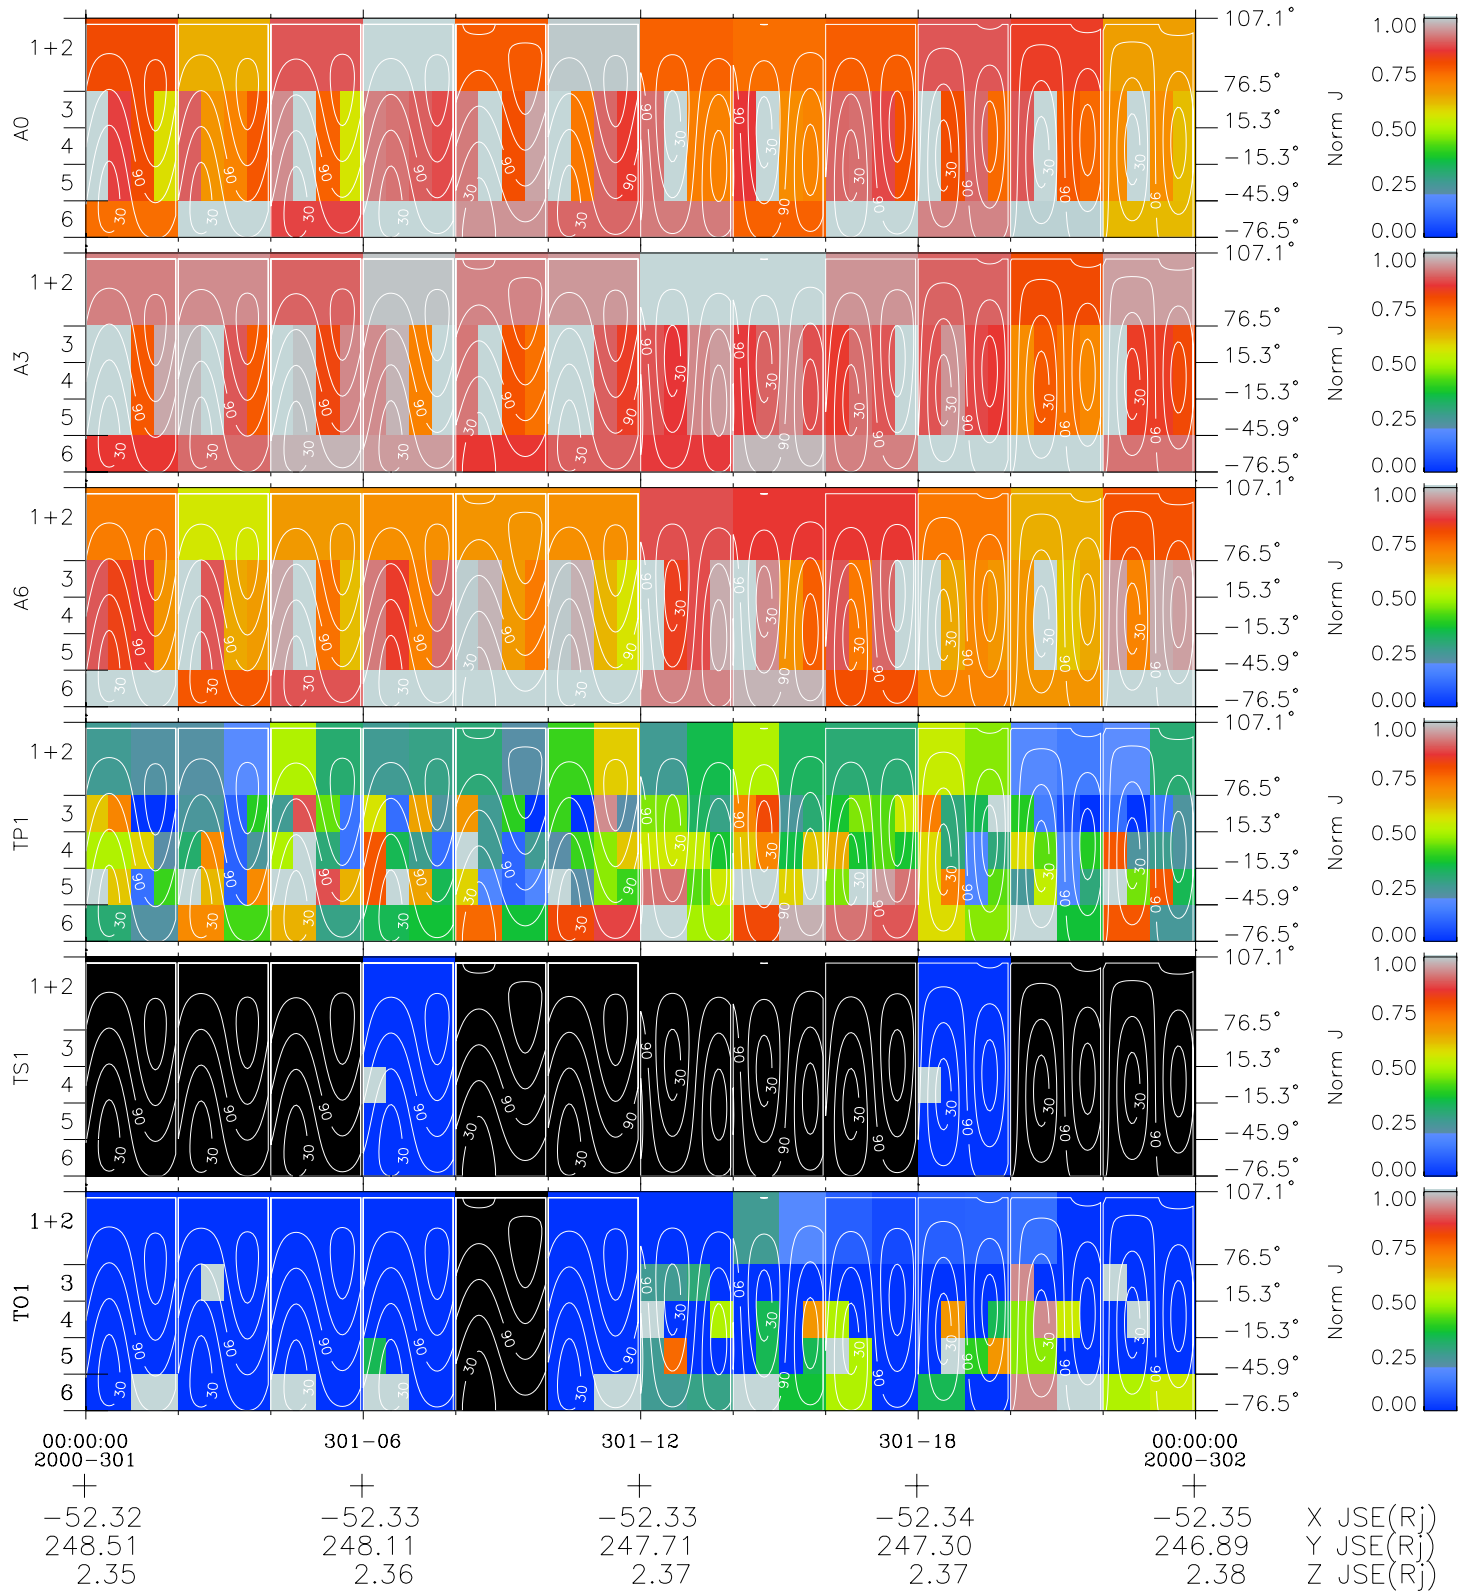

Galileo EPD Real Time All-Sky Anisotropies 00301

Software Version: RTSKY_NORM V 1.20
Data Production: 18-05-01
Plot Production: Mon Sep 17 12:38:14 2001
Color File: wondr3
Geofactor File: 1.1

- ◇ = Jupiter look direction
- = Corotation look direction