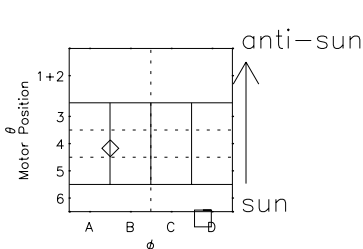

Galileo EPD Real Time All-Sky Anisotropies 00301

Software Version: RTSKY_NORM V 1.20
Data Production: 18-05-01
Plot Production: Mon Sep 17 12:38:14 2001
Color File: wondr3
Geofactor File: 1.1

- ◇ = Jupiter look direction
- = Corotation look direction