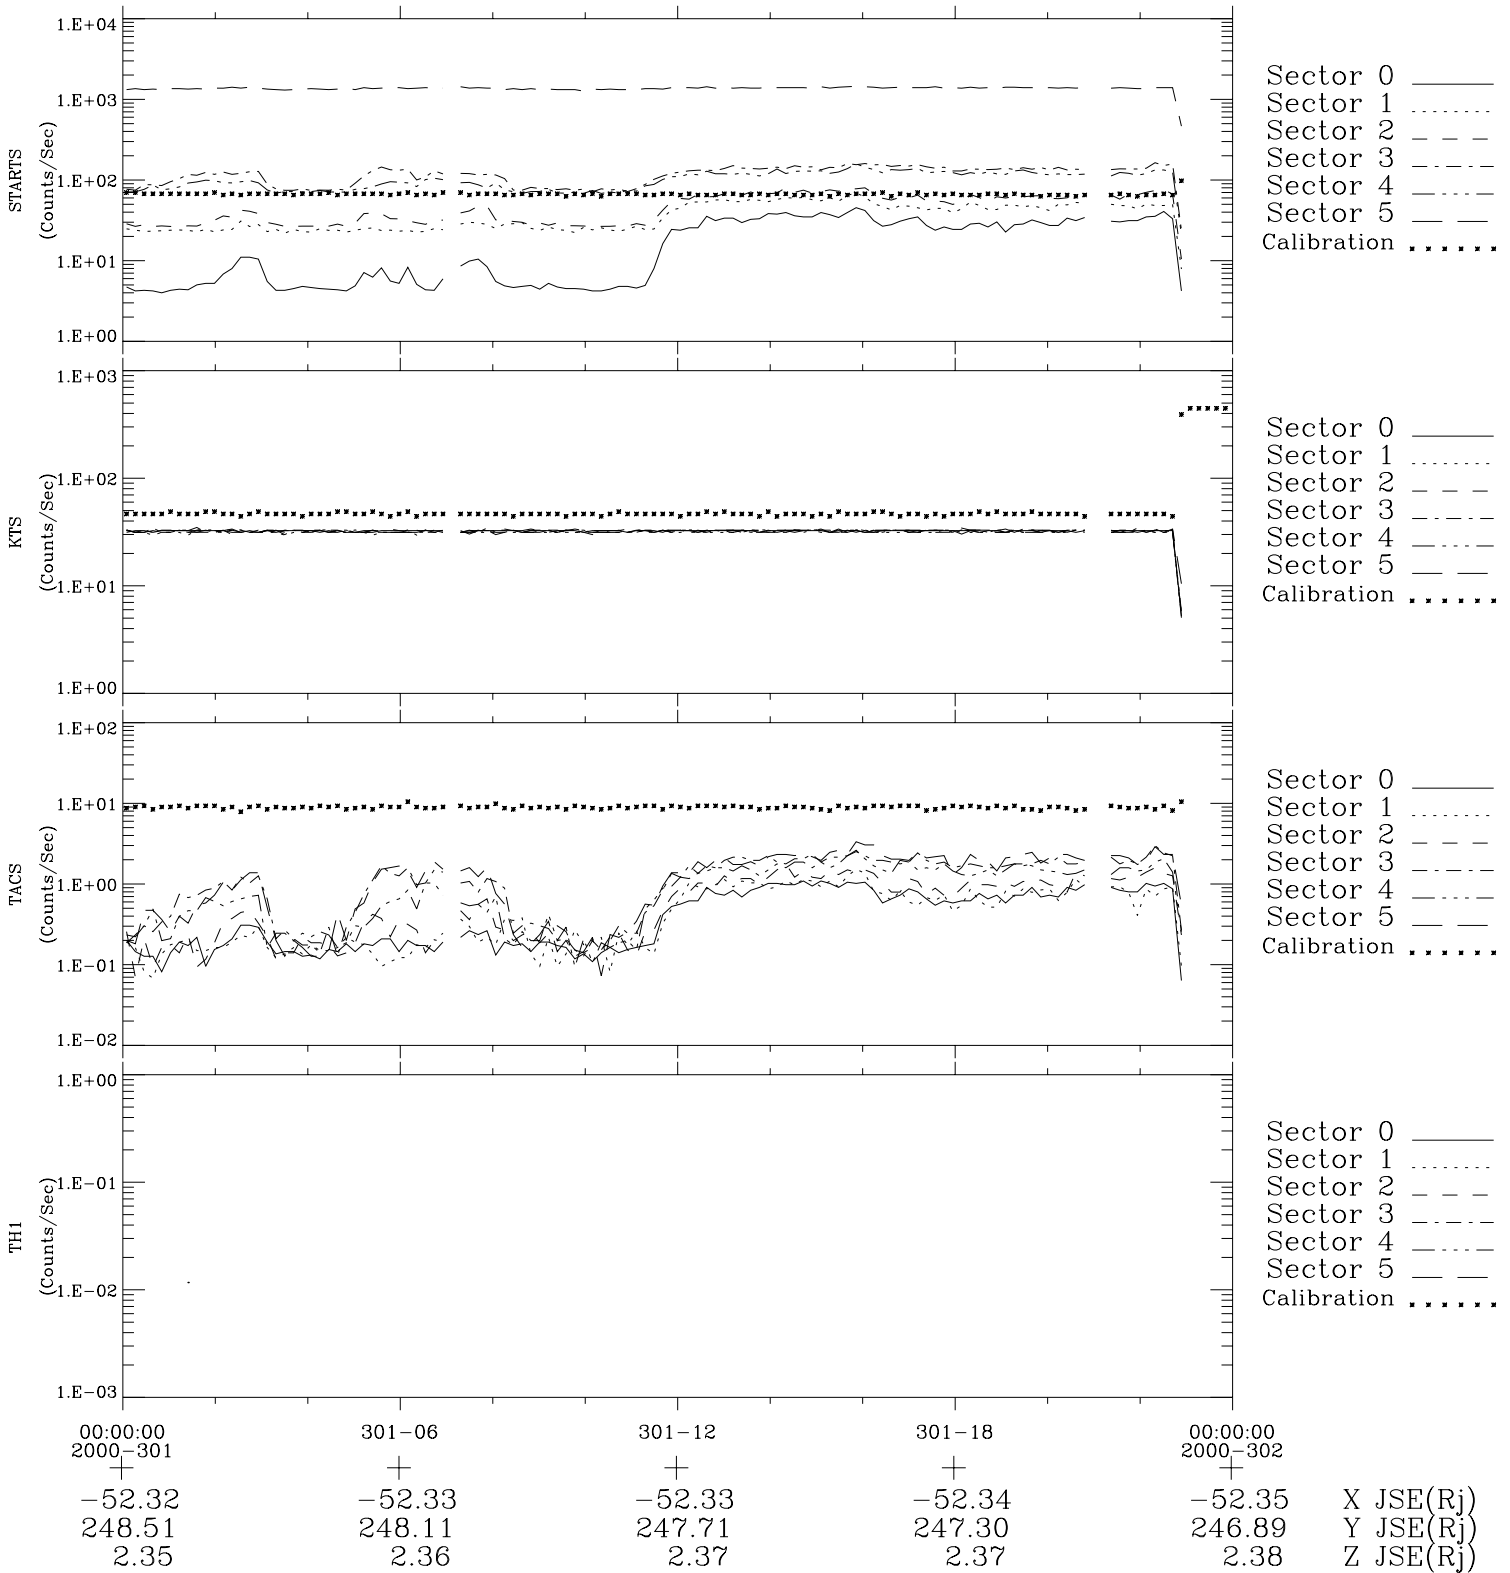

# Galileo EPD Real-Time Six-Sector 00301

Software Version: RTLINE\_R6 V 1.20  
Data Production: 18-05-01  
Plot Production: Mon Sep 17 12:39:34 2001

◇ = Jupiter look direction  
□ = Corotation look direction