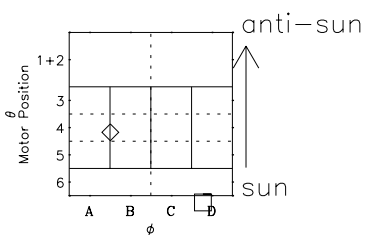

# Galileo EPD Real-Time Six-Sector 00301

Software Version: RTLINE\_R6 V 1.20  
Data Production: 18-05-01  
Plot Production: Mon Sep 17 12:39:34 2001

◇ = Jupiter look direction  
□ = Corotation look direction