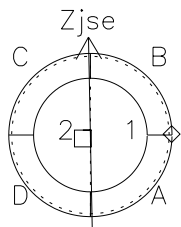

# Galileo EPD Real-Time Six-Sector 00301

Software Version: RTLINE\_R6 V 1.20  
Data Production: 18-05-01  
Plot Production: Mon Sep 17 12:39:32 2001

$\diamond$  = Jupiter look direction  
 $\square$  = Corotation look direction