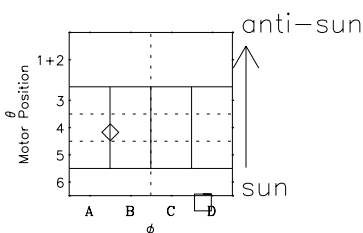

# Galileo EPD Real-Time Six-Sector 00301

Software Version: RTLINE\_R6 V 1.20  
Data Production: 18-05-01  
Plot Production: Mon Sep 17 12:39:32 2001

$\diamond$  = Jupiter look direction  
 $\square$  = Corotation look direction