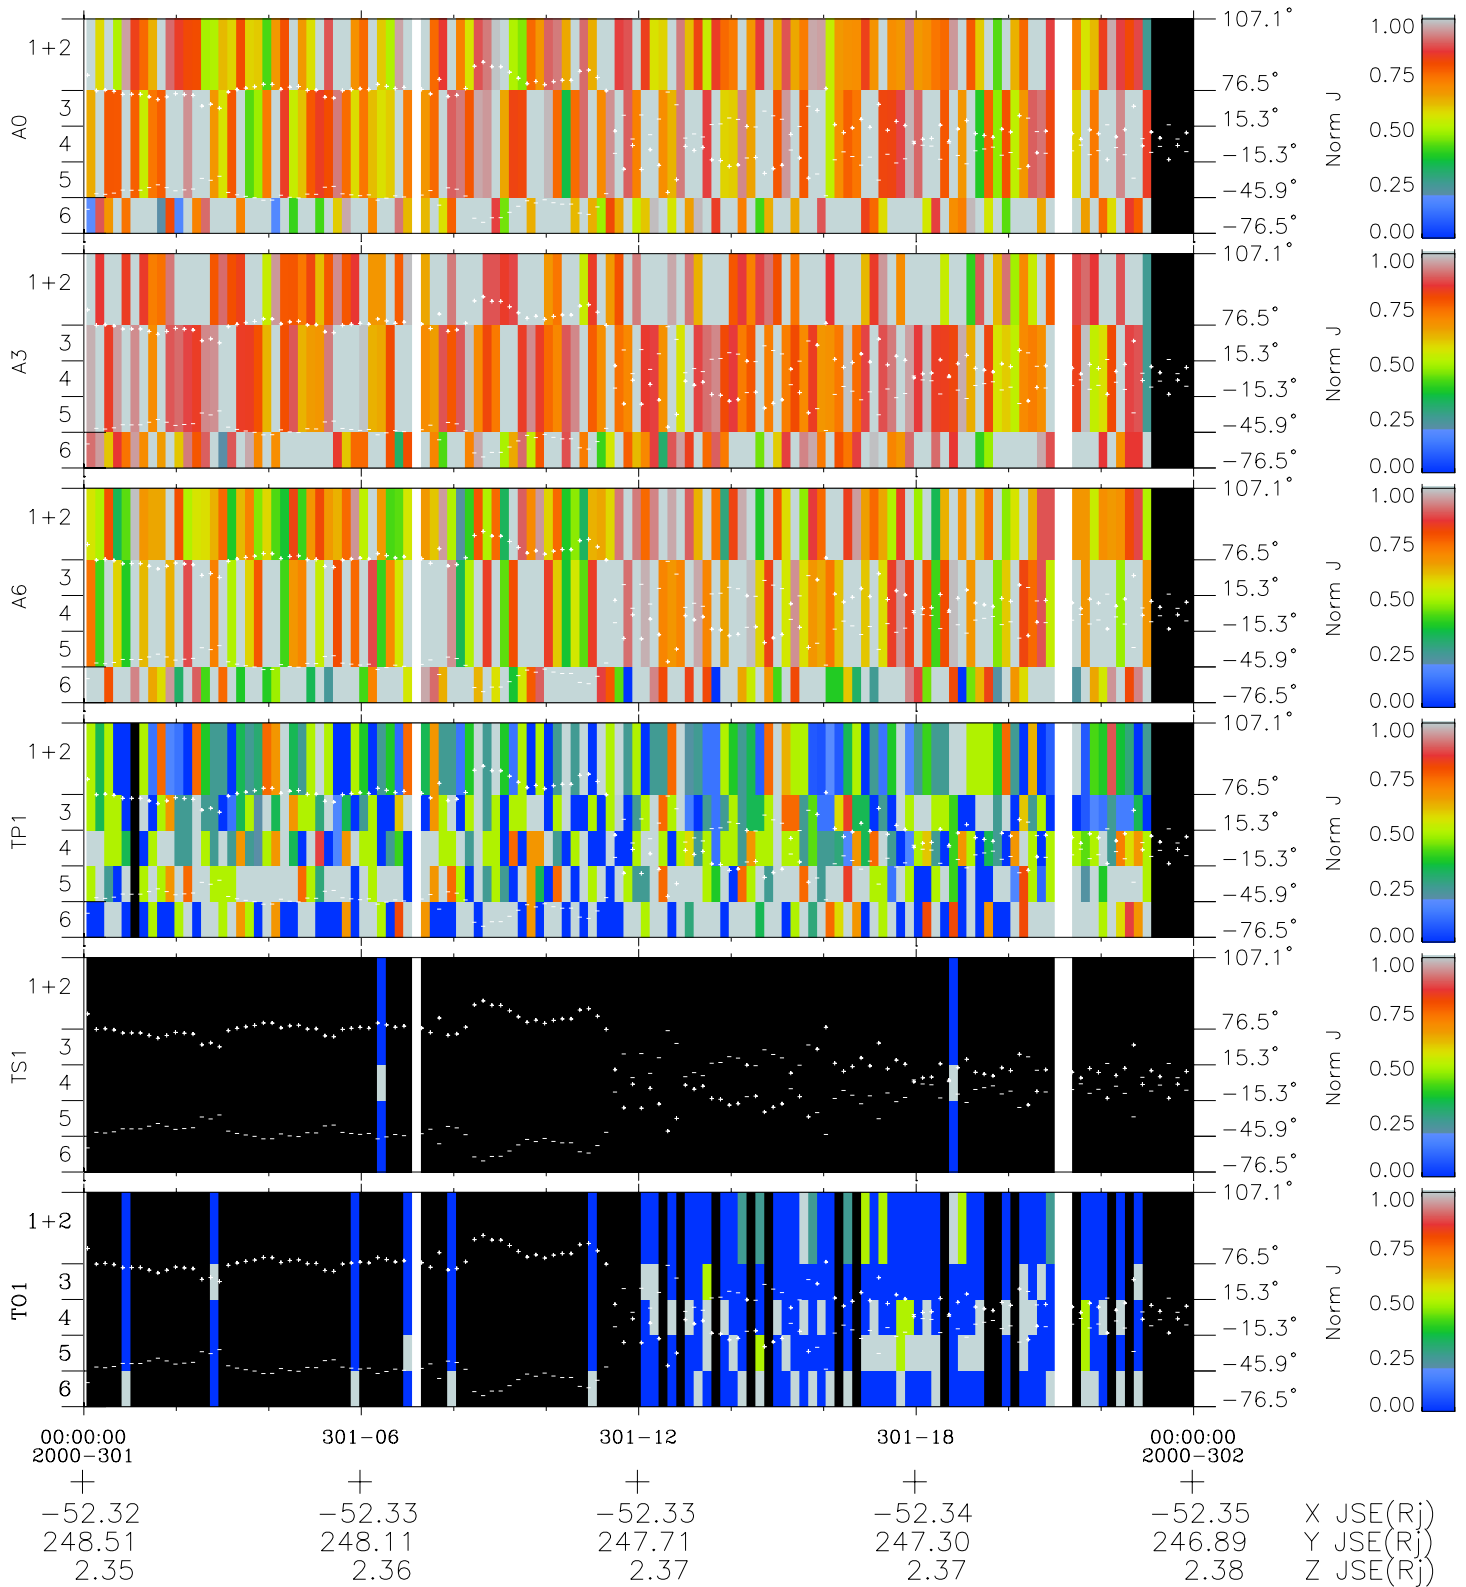

# Galileo EPD Real Elevation Anisotropies 00301

Software Version: RTELEV\_NORM V 1.20  
Data Production: 18-05-01  
Plot Production: Mon Sep 17 12:38:47 2001  
Color File: wondr3  
Geofactor File: 1.1

- ◇ = Jupiter look direction
- = Corotation look direction