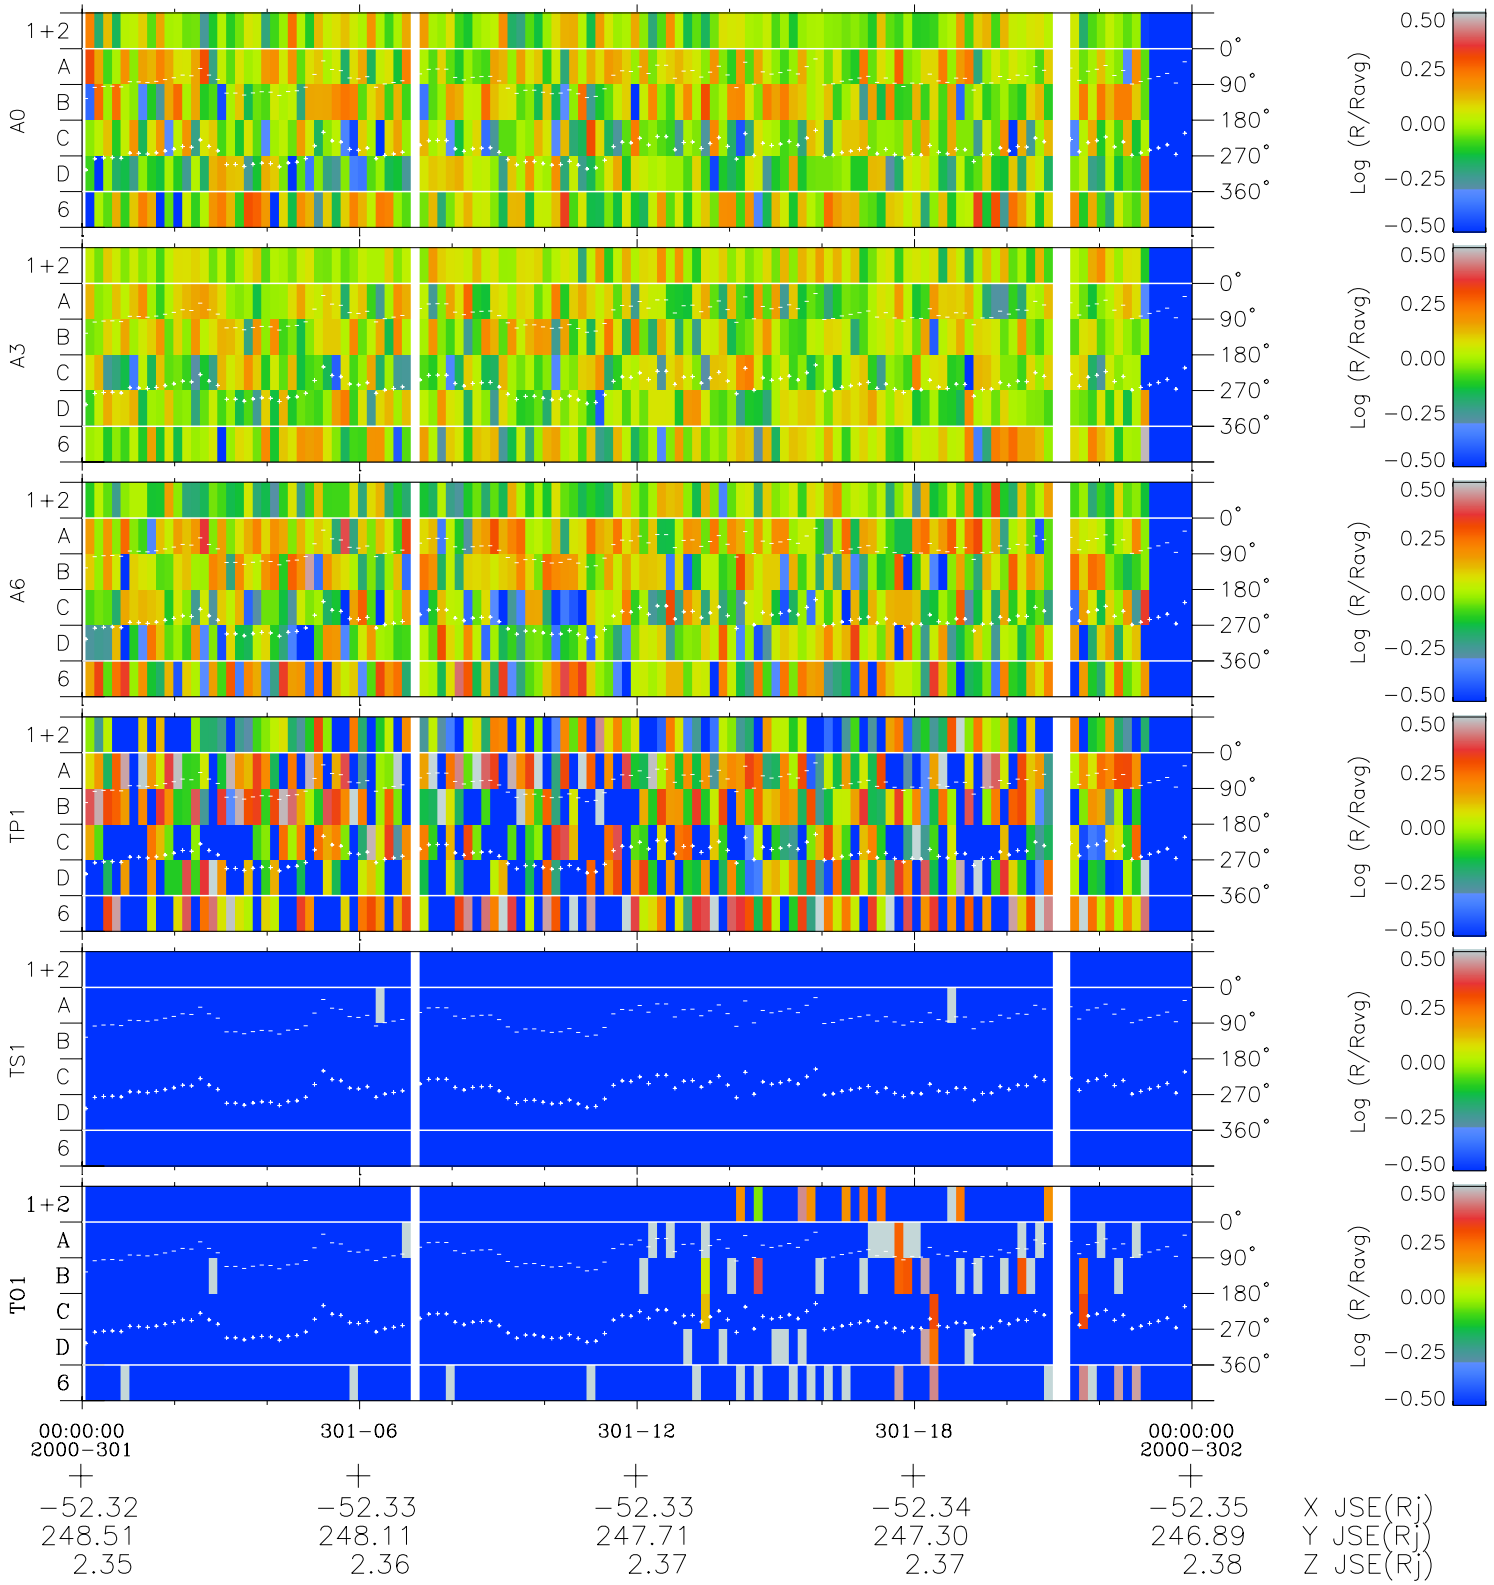

Galileo EPD Real Time Azimuth Anisotropies 00301

Software Version: RTAZIM_MEAN V 1.20
 Data Production: 18-05-01
 Plot Production: Mon Sep 17 12:38:57 2001
 Color File: wondr3
 Geofactor File: 1.1

◇ = Jupiter look direction
 □ = Corotation look direction