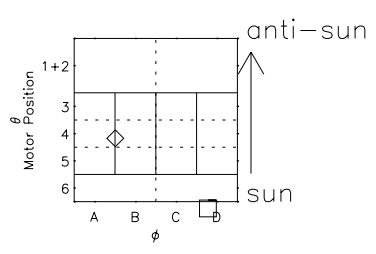

Galileo EPD Real Time Azimuth Anisotropies 00301

Software Version: RTAZIM_MEAN V 1.20
 Data Production: 18-05-01
 Plot Production: Mon Sep 17 12:38:57 2001
 Color File: wondr3
 Geofactor File: 1.1

◇ = Jupiter look direction
 □ = Corotation look direction