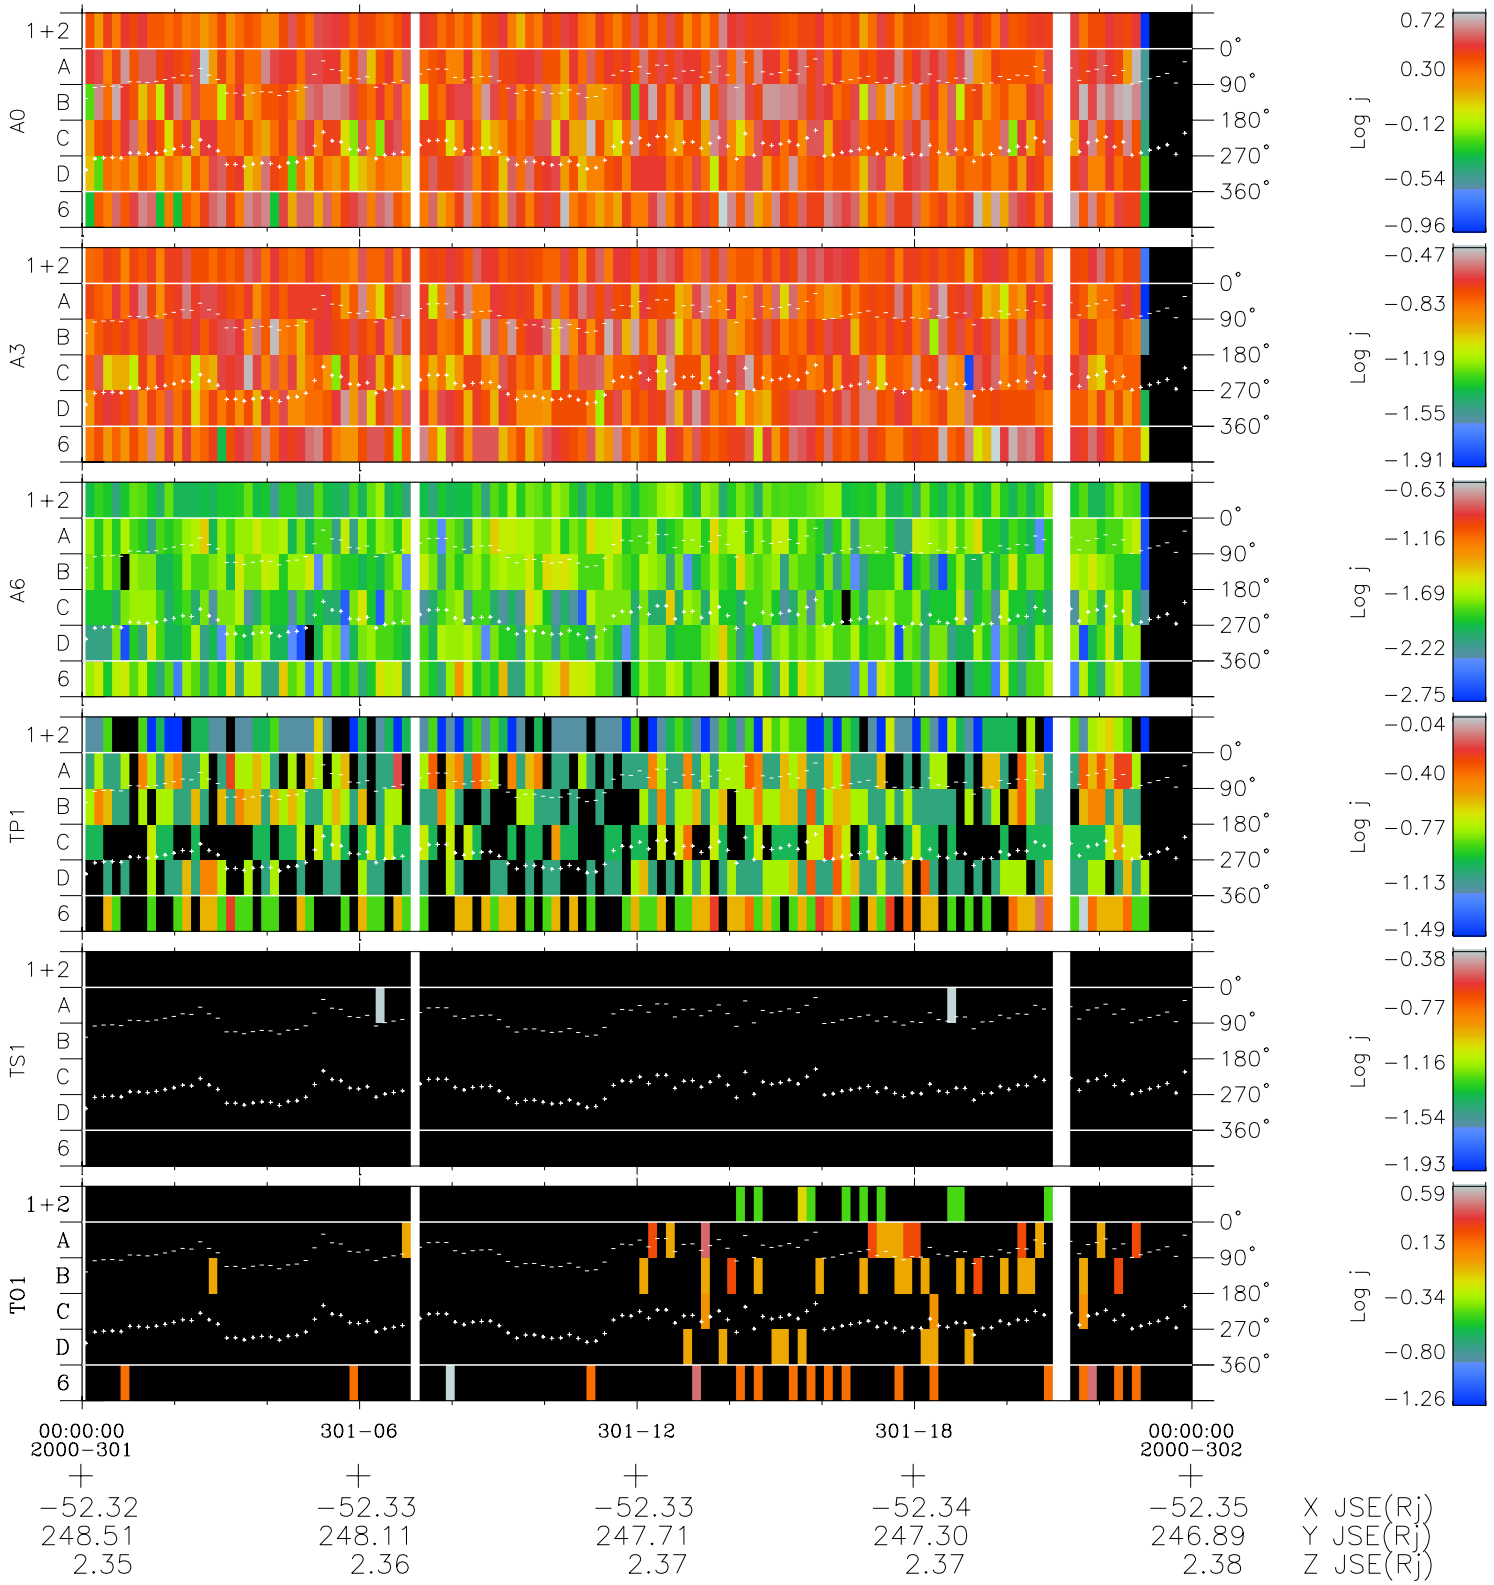

# Galileo EPD Real Time Azimuth Anisotropies 00301

Software Version: RTAZIM\_FLUX V 1.20  
Data Production: 18-05-01  
Plot Production: Mon Sep 17 12:39:07 2001  
Color File: wondr3  
Geofactor File: 1.1

◇ = Jupiter look direction  
□ = Corotation look direction