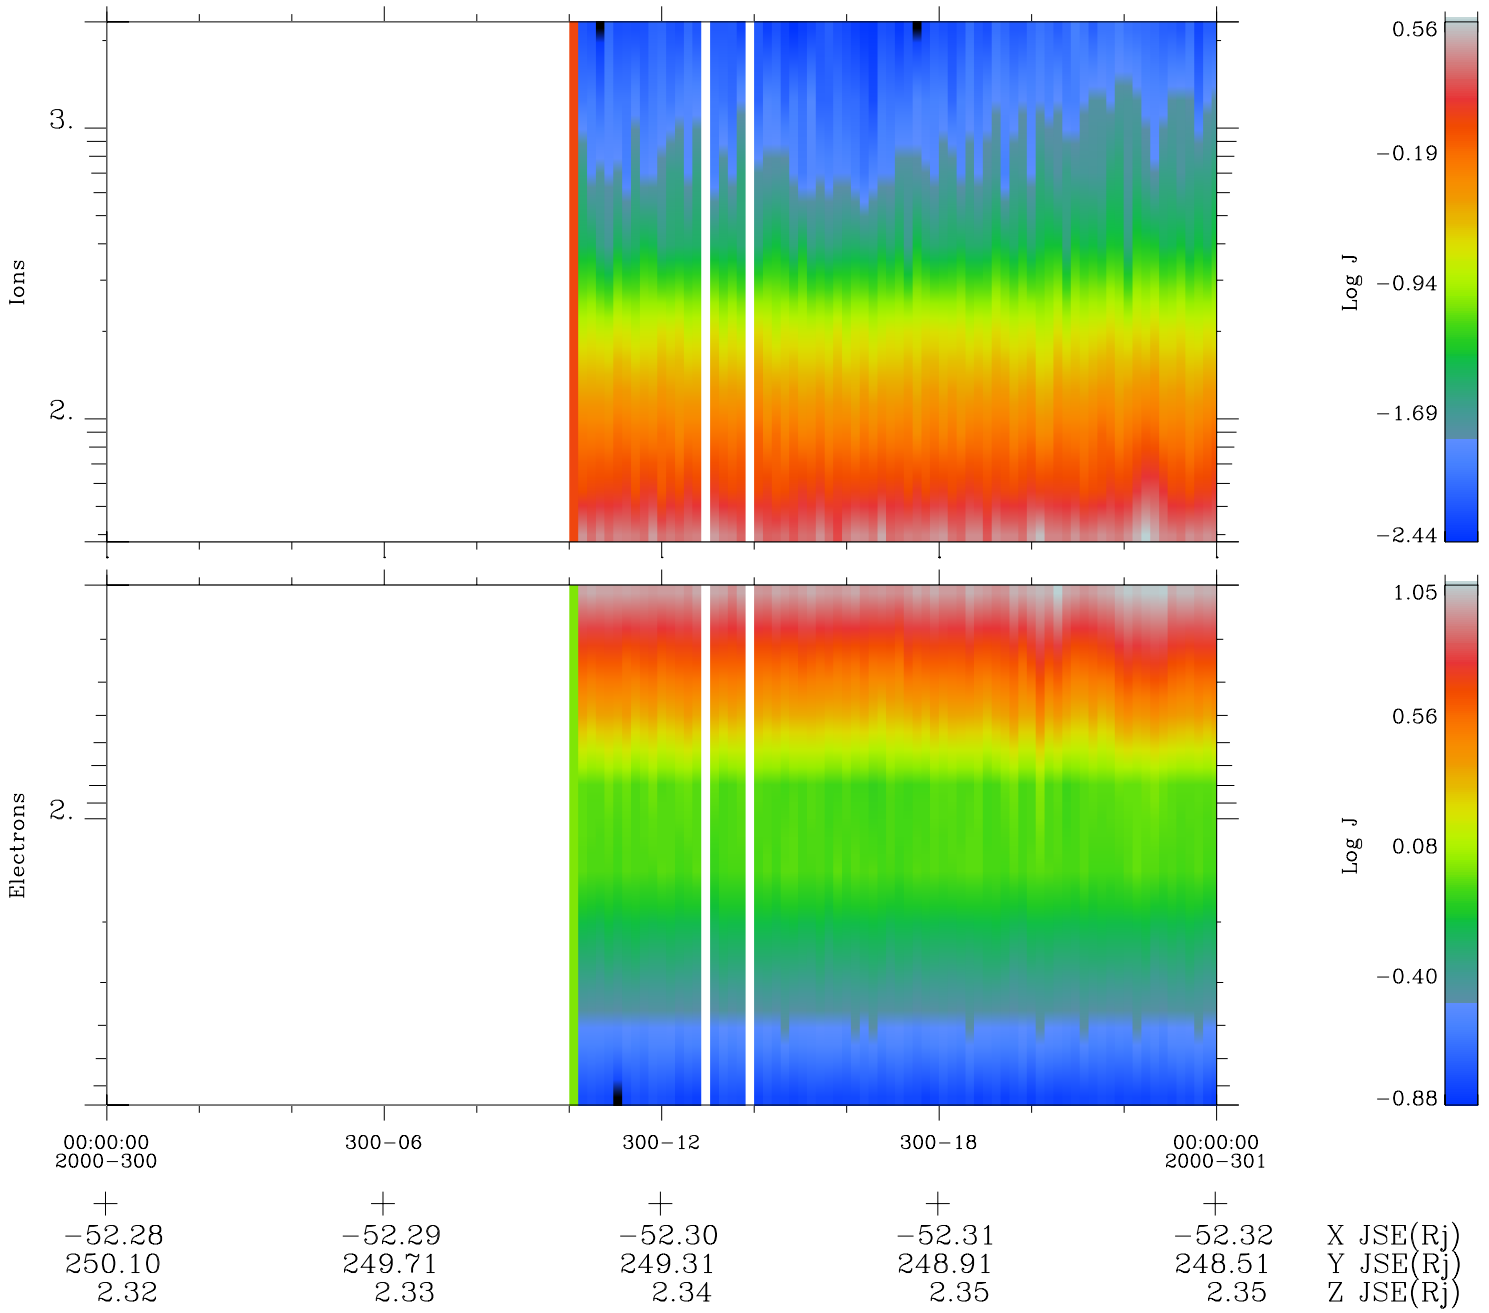

Galileo EPD Real Time Omni Spectrum 00300

Software Version: RTSPEC_OMNI V 1.20
 Data Production: 18-05-01
 Plot Production: Mon Sep 17 12:31:06 2001
 Color File: wondr3
 Geofactor File: 1.1

- ◇ = Jupiter look direction
- = Corotation look direction