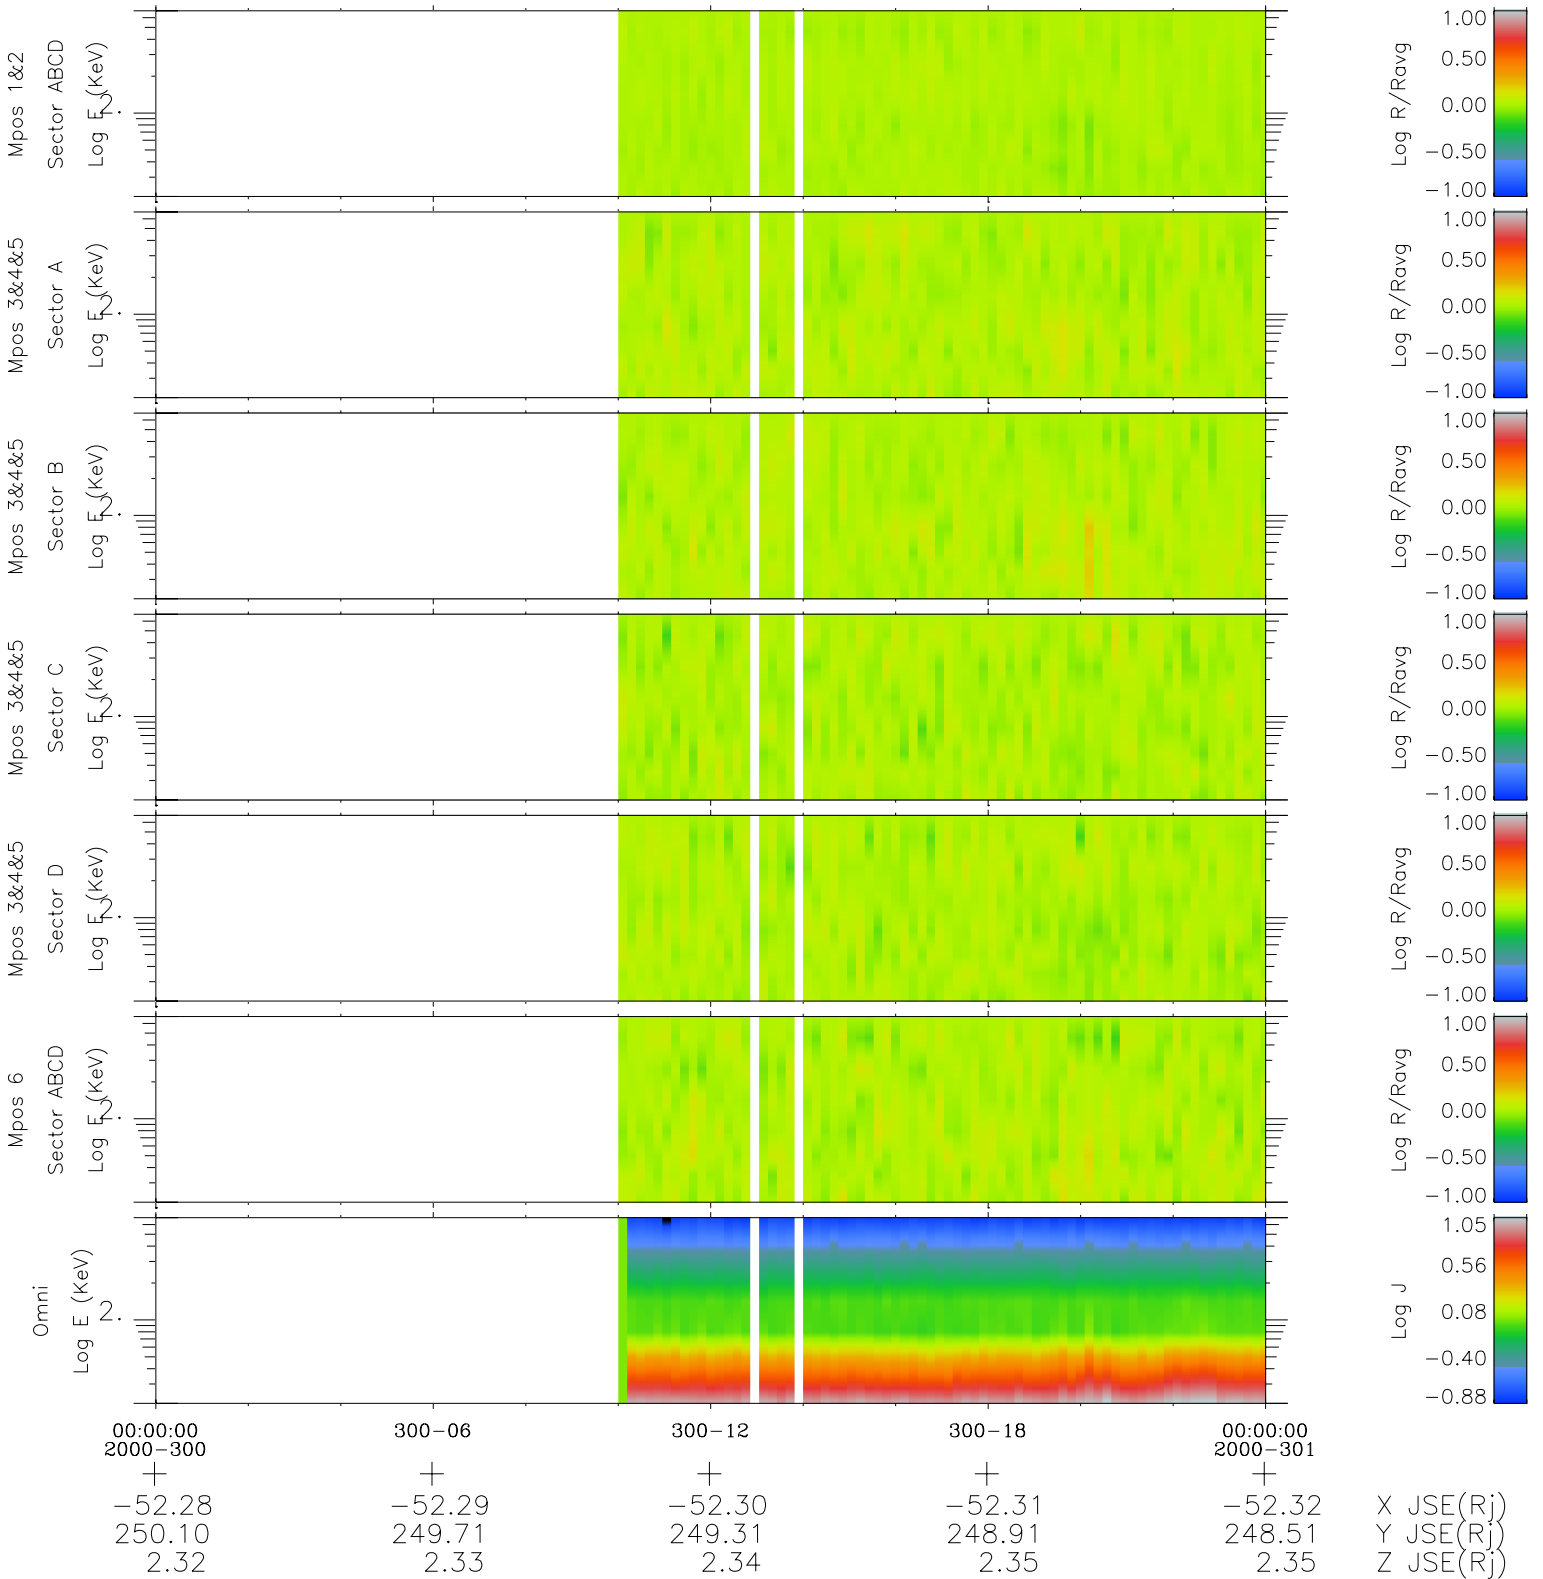

Galileo EPD Real Time R6 Electrons Spectra 00300

Software Version: RTSPEC_R6 V 1.20
 Data Production: 18-05-01
 Plot Production: Mon Sep 17 12:31:02 2001
 Color File: wondr3
 Geofactor File: 1.1

- ◇ = Jupiter look direction
- = Corotation look direction