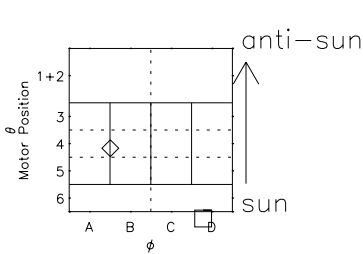

Galileo EPD Real Time R6 Electrons Spectra 00300

Software Version: RTSPEC_R6 V 1.20
 Data Production: 18-05-01
 Plot Production: Mon Sep 17 12:31:02 2001
 Color File: wondr3
 Geofactor File: 1.1

- ◇ = Jupiter look direction
- = Corotation look direction