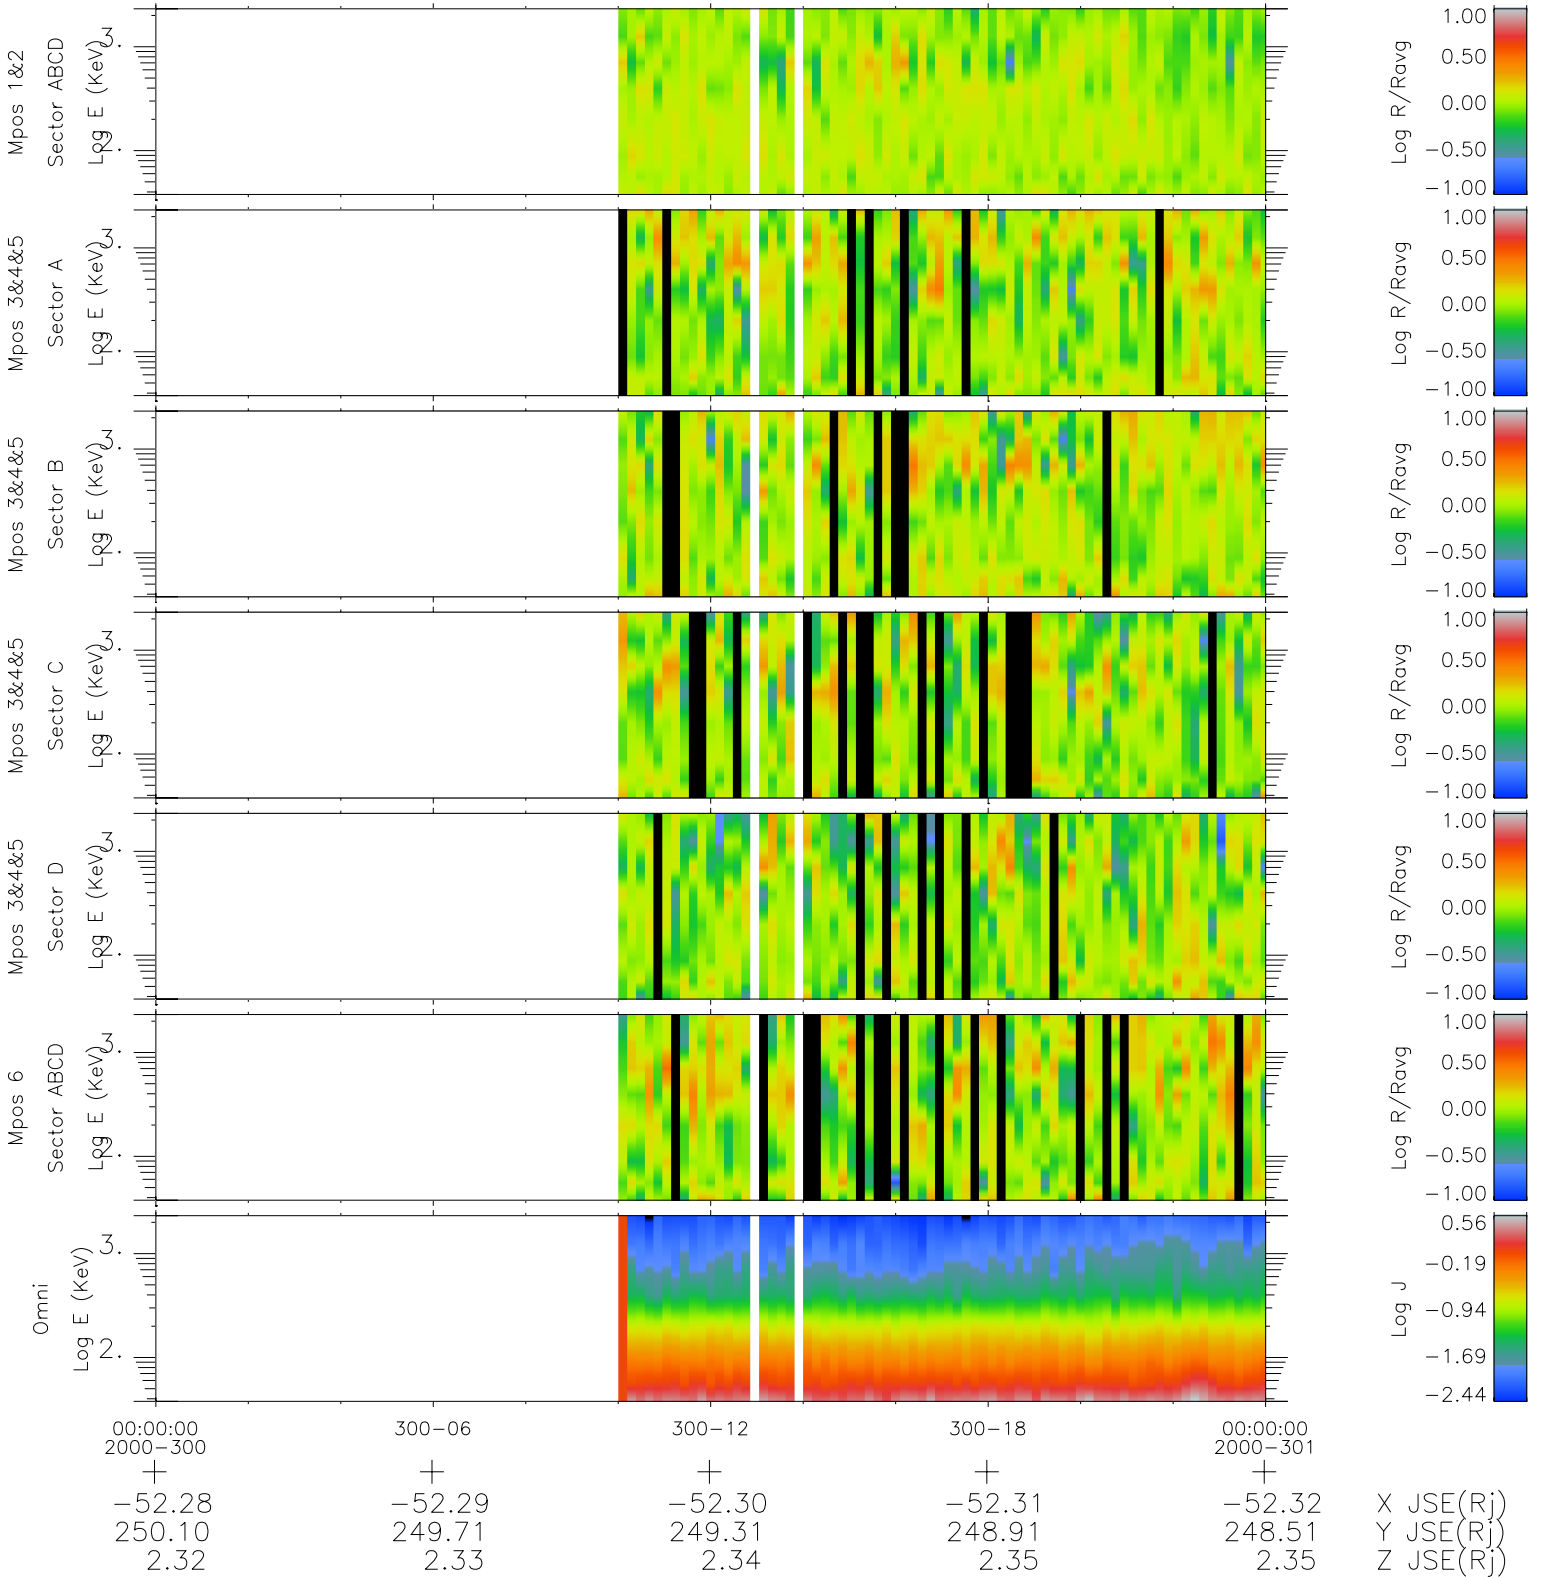

# Galileo EPD Real Time R6 Ions Spectra 00300

Software Version: RTSPEC\_R6 V 1.20  
 Data Production: 18-05-01  
 Plot Production: Mon Sep 17 12:30:57 2001  
 Color File: wondr3  
 Geofactor File: 1.1

- ◇ = Jupiter look direction
- = Corotation look direction