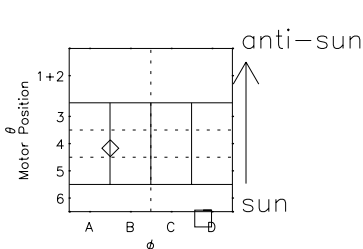

# Galileo EPD Real Time R6 Ions Spectra 00300

Software Version: RTSPEC\_R6 V 1.20  
 Data Production: 18-05-01  
 Plot Production: Mon Sep 17 12:30:57 2001  
 Color File: wondr3  
 Geofactor File: 1.1

- ◇ = Jupiter look direction
- = Corotation look direction