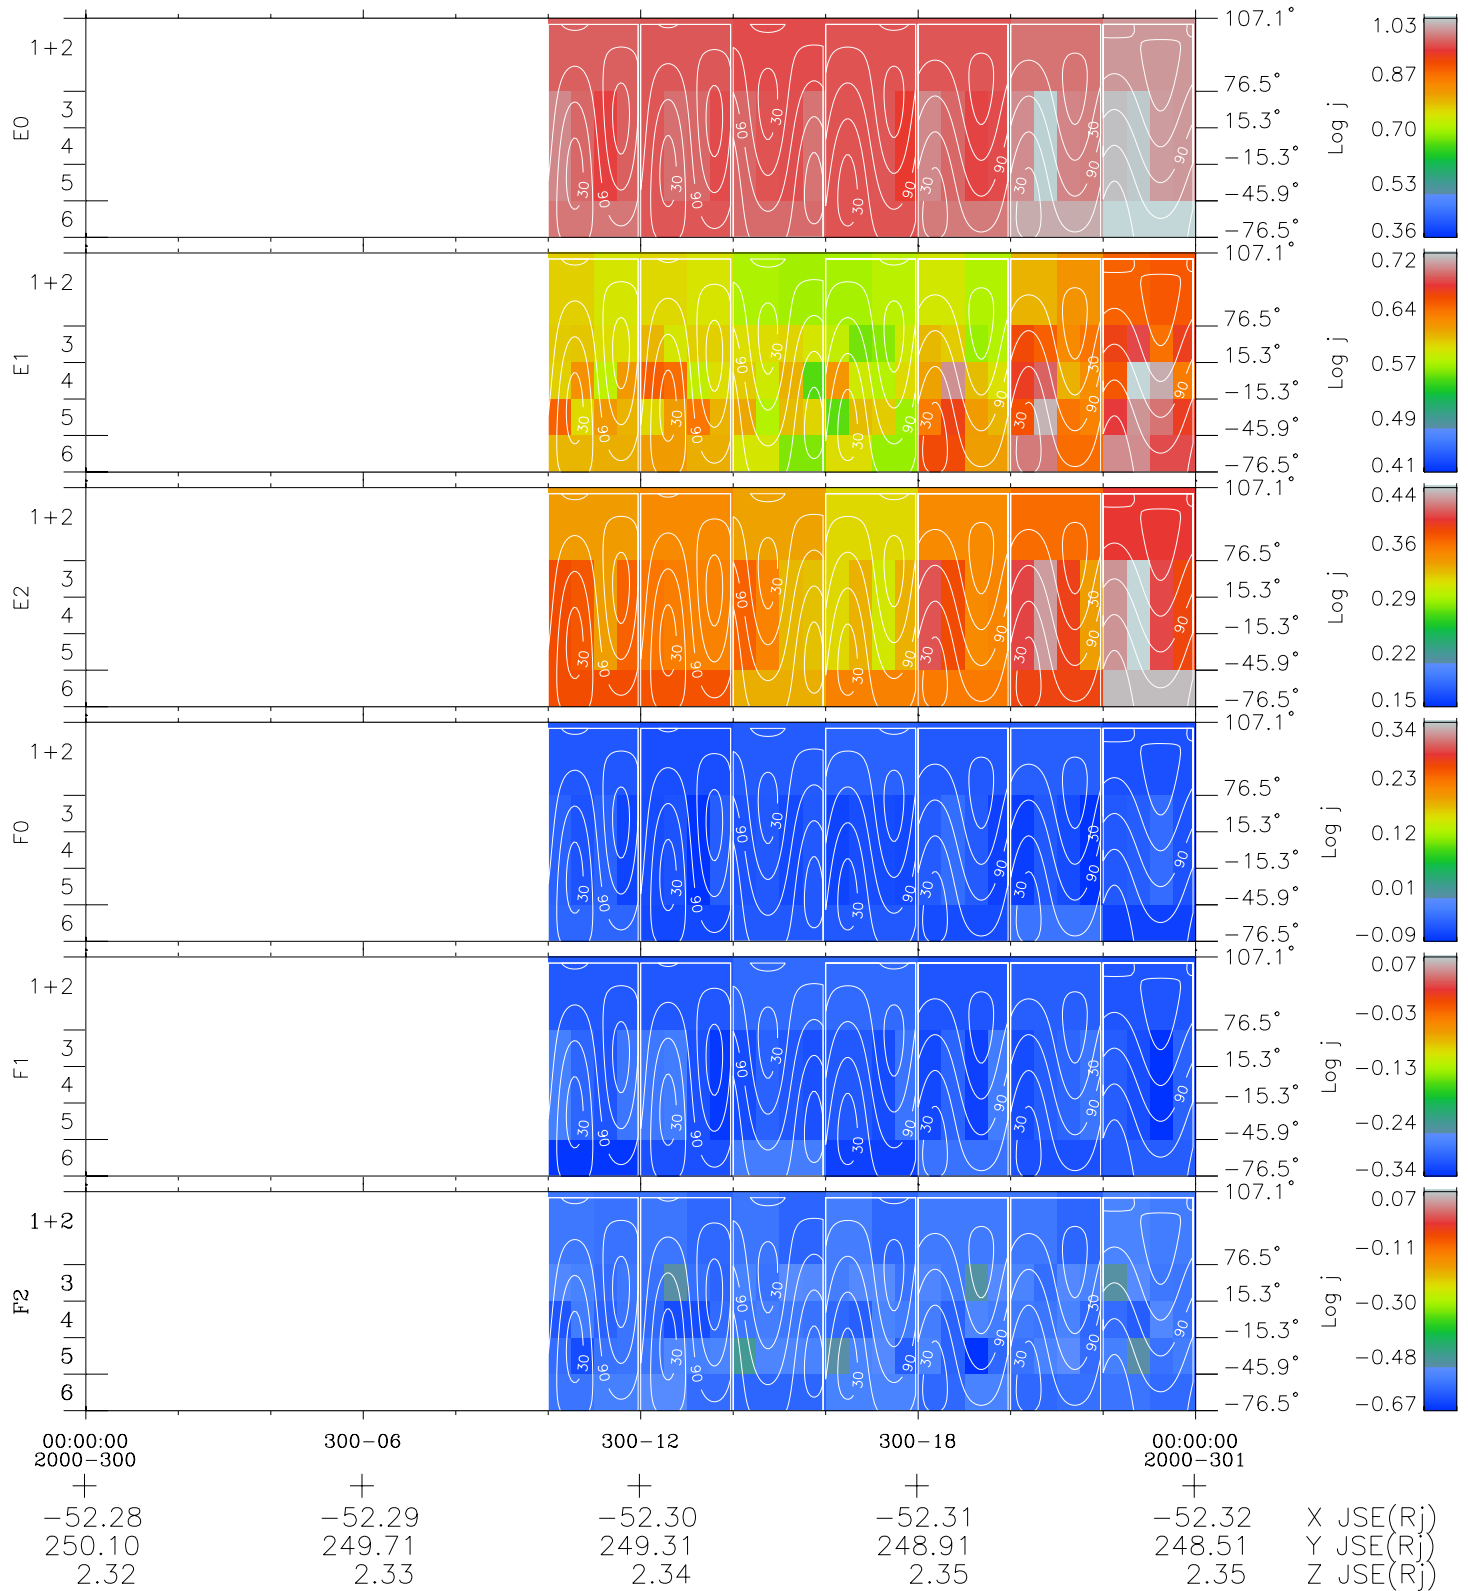

Galileo EPD Real Time All-Sky Anisotropies 00300

Software Version: RTSKY_FLUX V 1.20
 Data Production: 18-05-01
 Plot Production: Mon Sep 17 12:31:23 2001
 Color File: wondr3
 Geofactor File: 1.1

- ◇ = Jupiter look direction
- = Corotation look direction