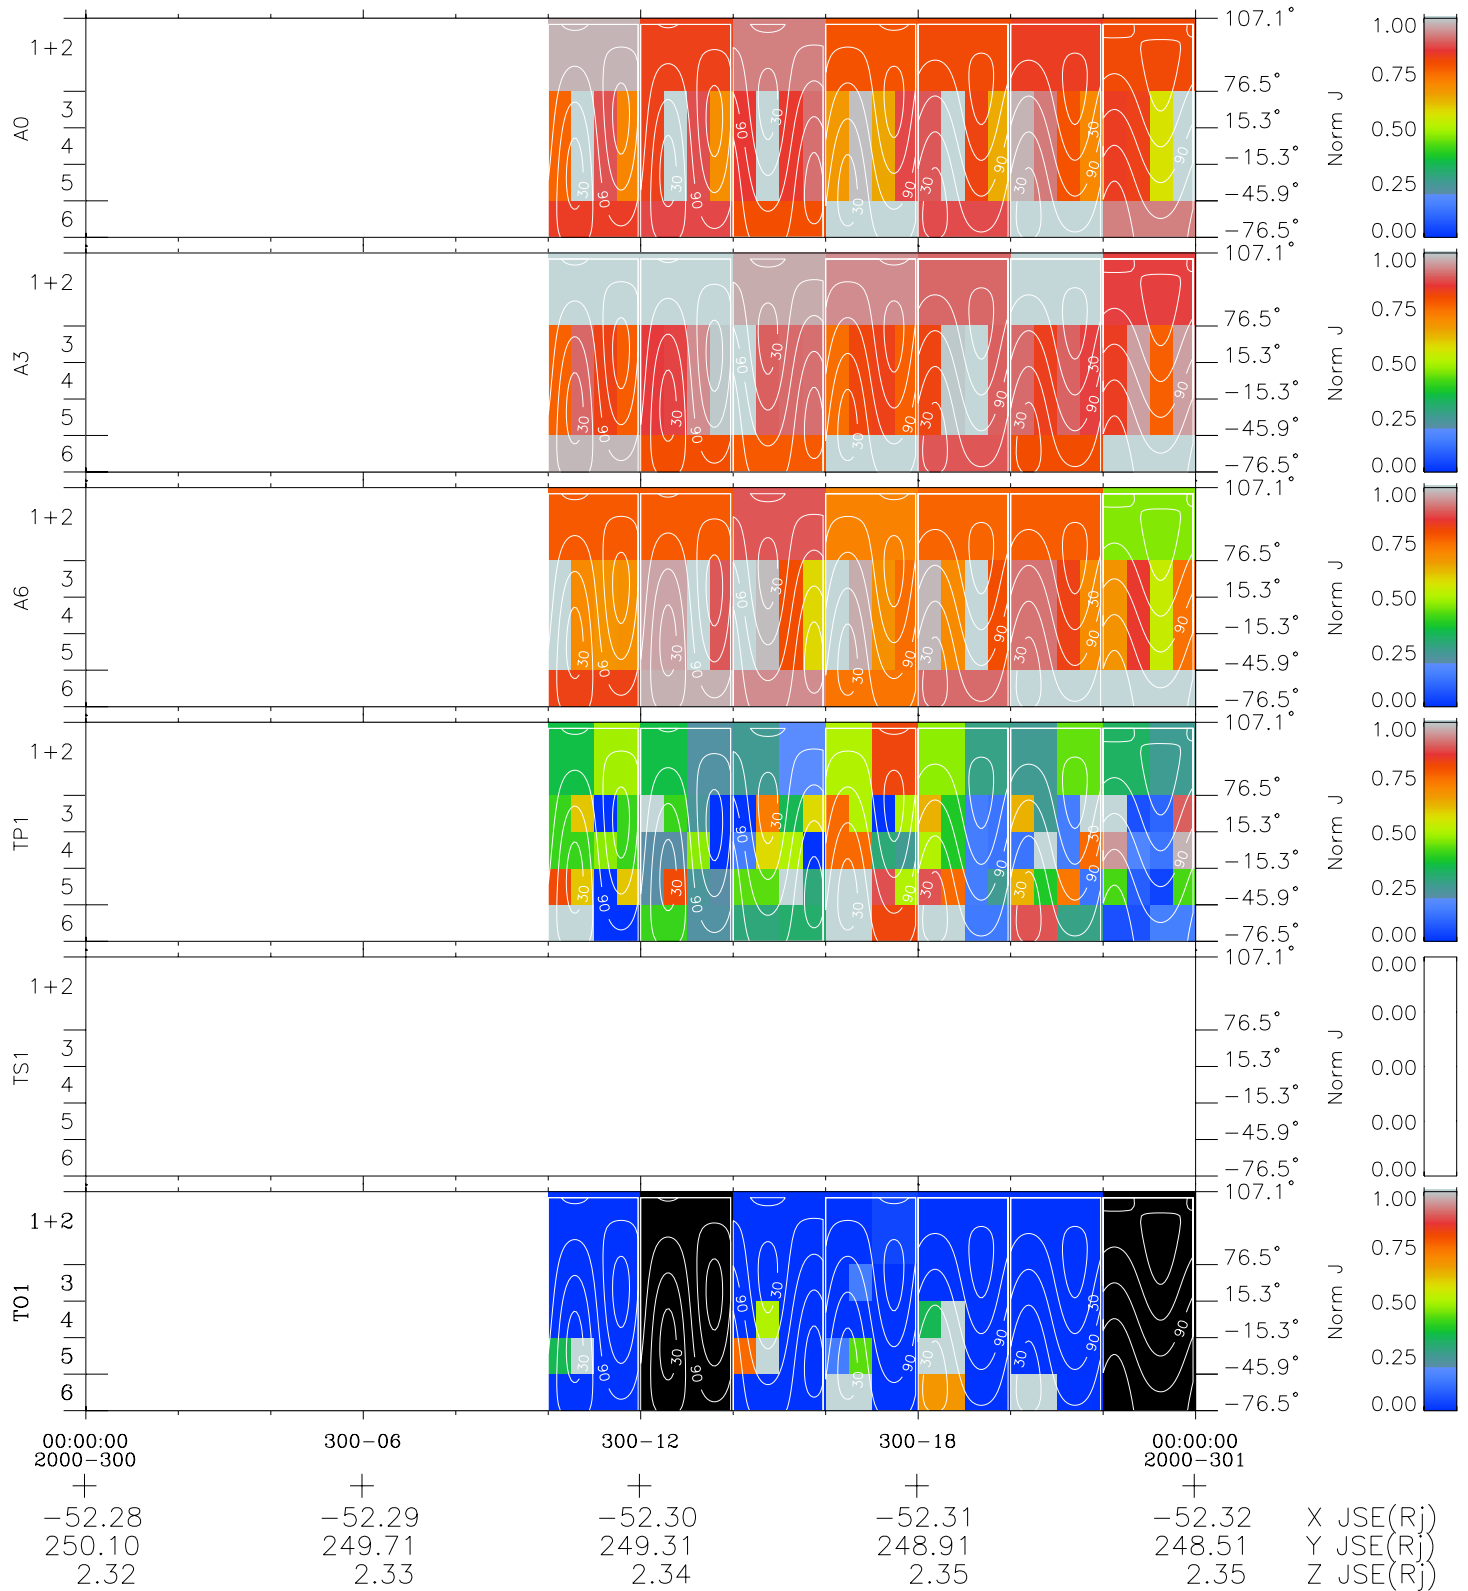

Galileo EPD Real Time All-Sky Anisotropies 00300

Software Version: RTSKY_NORM V 1.20
Data Production: 18-05-01
Plot Production: Mon Sep 17 12:31:28 2001
Color File: wondr3
Geofactor File: 1.1

- ◇ = Jupiter look direction
- = Corotation look direction