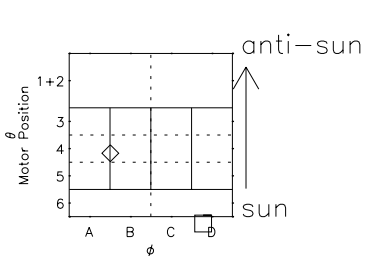

Galileo EPD Real Time All-Sky Anisotropies 00300

Software Version: RTSKY_NORM V 1.20
Data Production: 18-05-01
Plot Production: Mon Sep 17 12:31:28 2001
Color File: wondr3
Geofactor File: 1.1

- ◇ = Jupiter look direction
- = Corotation look direction