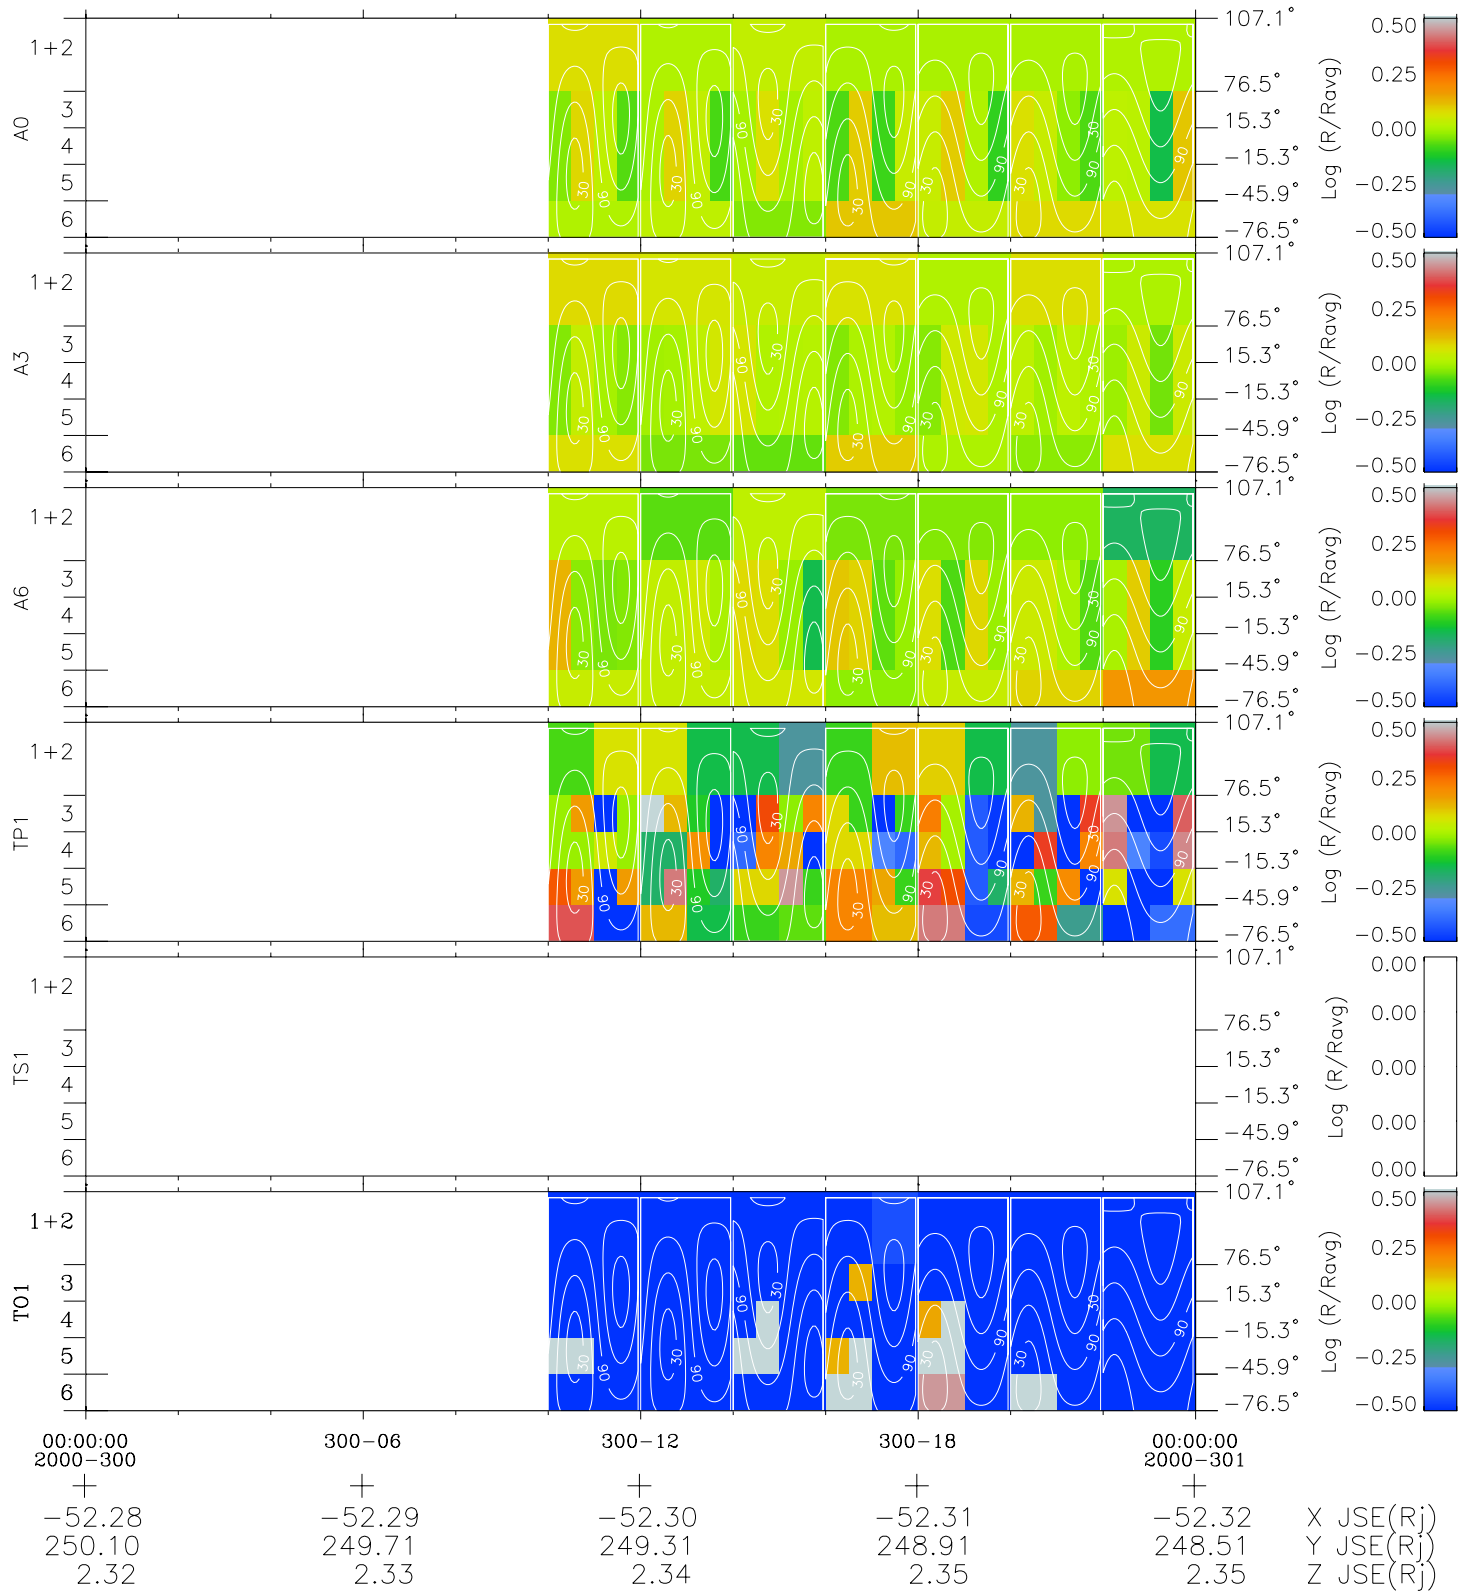

# Galileo EPD Real Time All-Sky Anisotropies 00300

Software Version: RTSKY\_MEAN V 1.20  
 Data Production: 18-05-01  
 Plot Production: Mon Sep 17 12:31:10 2001  
 Color File: wondr3  
 Geofactor File: 1.1

- ◇ = Jupiter look direction
- = Corotation look direction