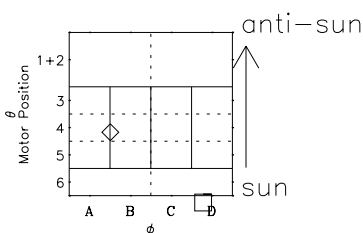

Galileo EPD Real-Time Six-Sector 00300

Software Version: RTLINE_R6 V 1.20
Data Production: 18-05-01
Plot Production: Mon Sep 17 12:32:24 2001

◇ = Jupiter look direction
□ = Corotation look direction