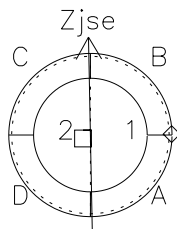

# Galileo EPD Real-Time Six-Sector 00300

Software Version: RTLINE\_R6 V 1.20  
Data Production: 18-05-01  
Plot Production: Mon Sep 17 12:32:24 2001

◇ = Jupiter look direction  
□ = Corotation look direction