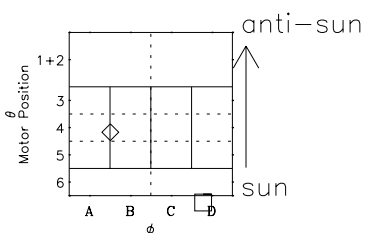

# Galileo EPD Real-Time Six-Sector 00300

Software Version: RTLINE\_R6 V 1.20  
Data Production: 18-05-01  
Plot Production: Mon Sep 17 12:32:24 2001

◇ = Jupiter look direction  
□ = Corotation look direction