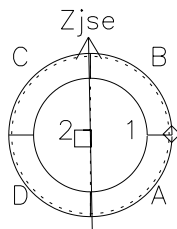

# Galileo EPD Real-Time Six-Sector 00300

Software Version: RTLINE\_R6 V 1.20  
Data Production: 18-05-01  
Plot Production: Mon Sep 17 12:32:23 2001

◇ = Jupiter look direction  
□ = Corotation look direction