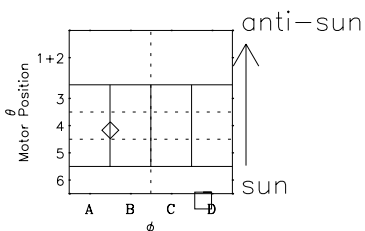

# Galileo EPD Real-Time Six-Sector 00300

Software Version: RTLINE\_R6 V 1.20  
Data Production: 18-05-01  
Plot Production: Mon Sep 17 12:32:23 2001

◇ = Jupiter look direction  
□ = Corotation look direction