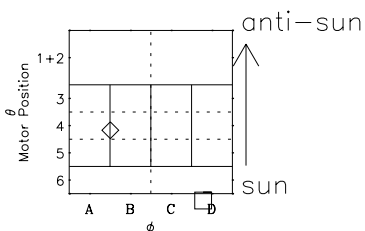

Galileo EPD Real-Time Six-Sector 00300

Software Version: RTLINE_R6 V 1.20
Data Production: 18-05-01
Plot Production: Mon Sep 17 12:32:23 2001

◇ = Jupiter look direction
□ = Corotation look direction