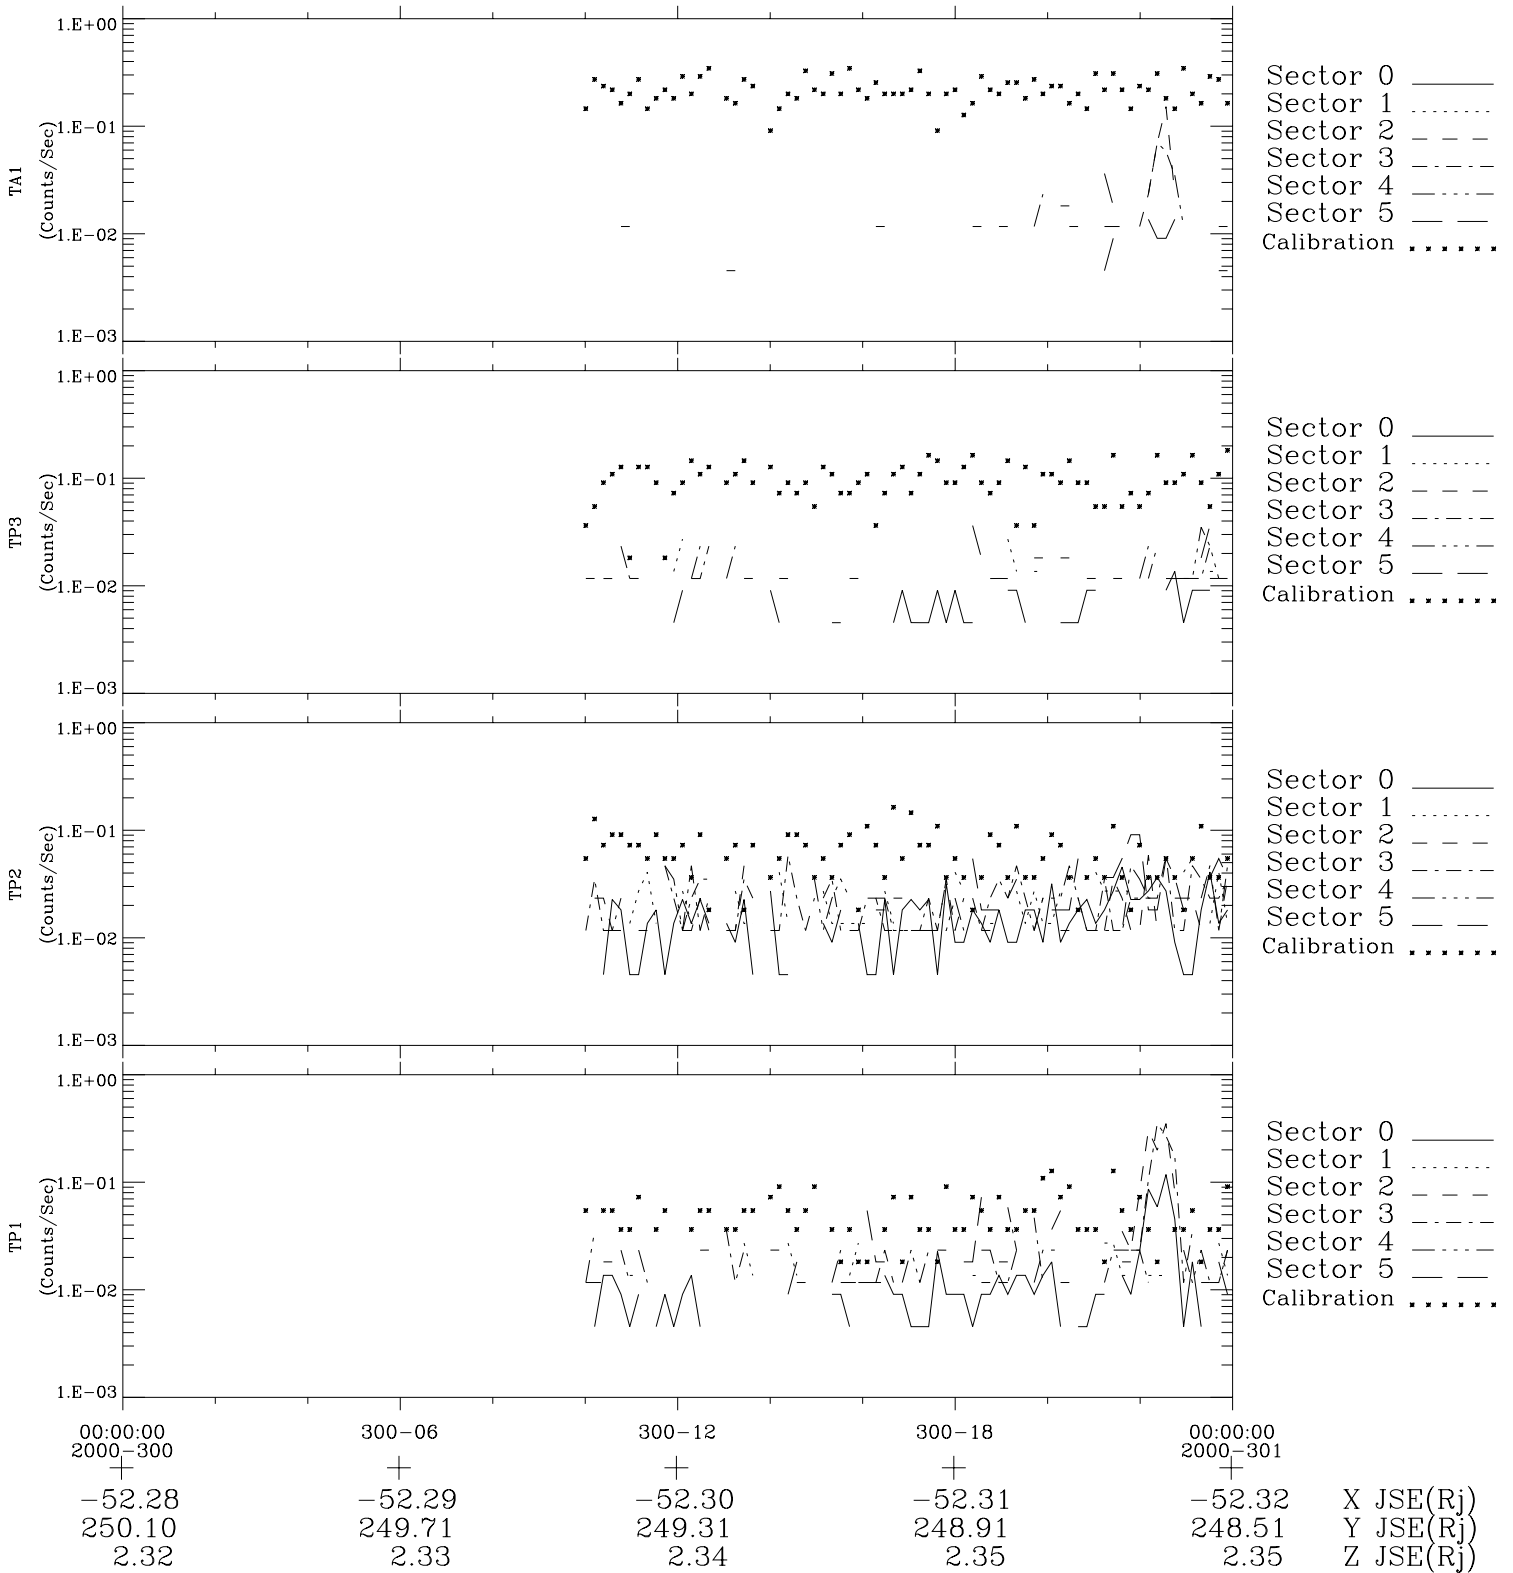

Galileo EPD Real-Time Six-Sector 00300

Software Version: RTLINE_R6 V 1.20
Data Production: 18-05-01
Plot Production: Mon Sep 17 12:32:23 2001

◇ = Jupiter look direction
□ = Corotation look direction